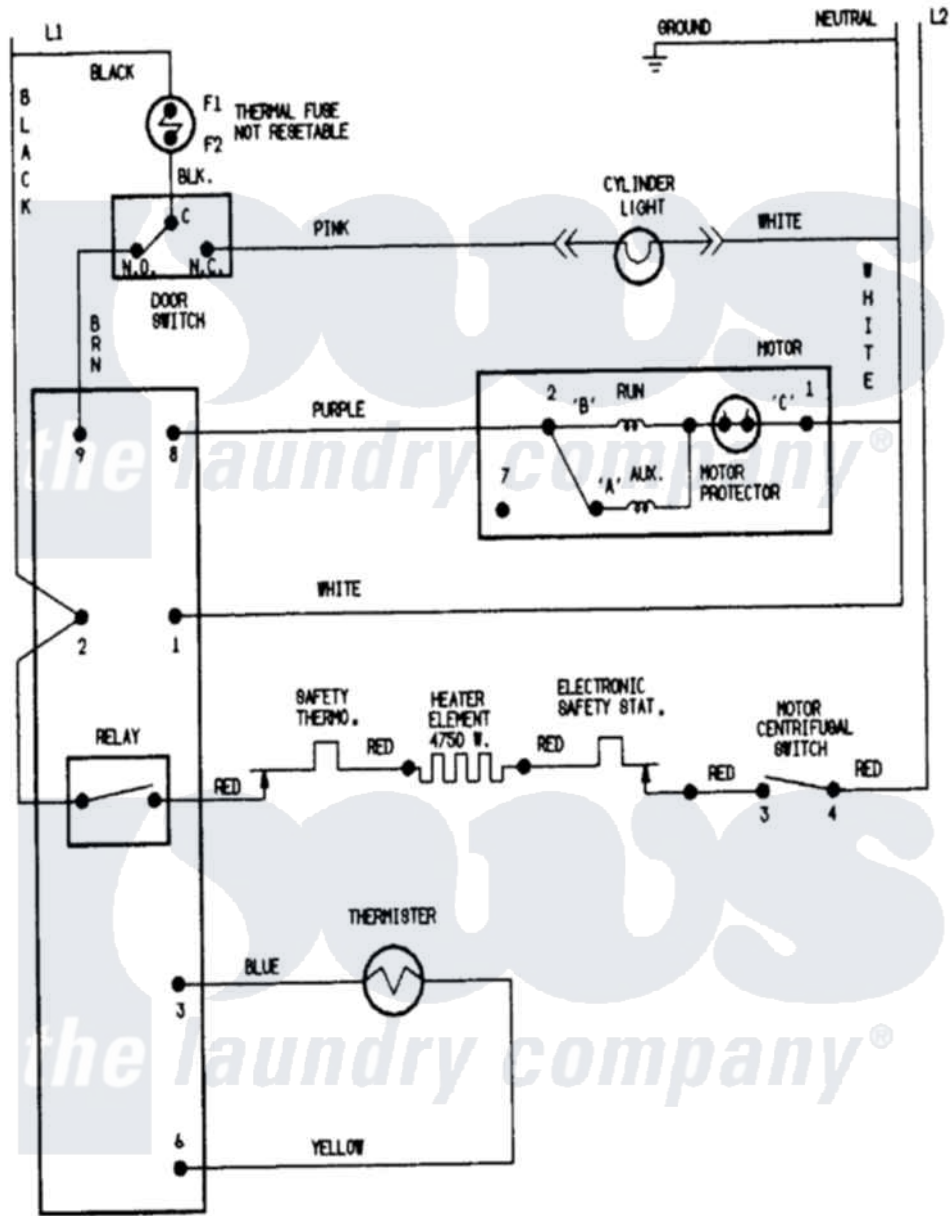

Magic Chef YE209KY 04 - WIRING INFORMATION

Magic Chef [Residential Magic Chef YE209KY Dryer Parts](#) Parts Diagram 04 - WIRING INFORMATION
 Click on the part number to view part

Item	Original Part Number	Replaced By	Status	Part Description
NI	15001223		Not Available	WIRING INFORMATION