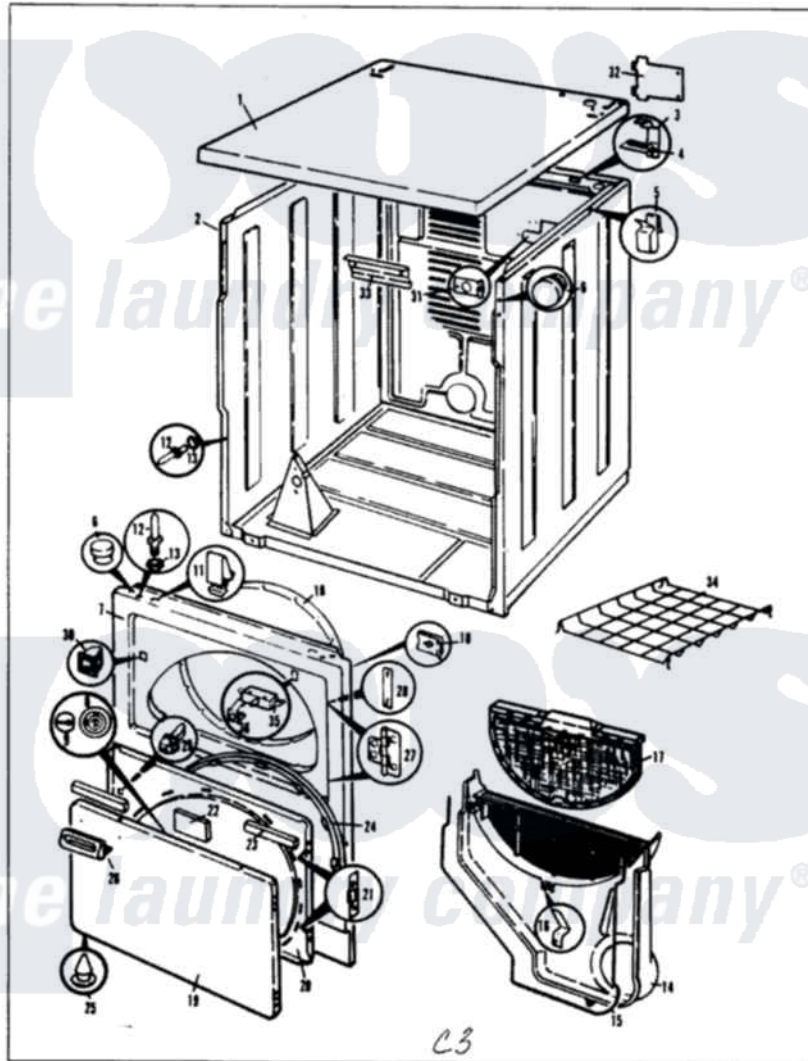

# Magic Chef YE20EA1 01 - EXTERIOR

MAGIC CHEF

YE20EA1

EXTERIOR

Magic Chef Residential Magic Chef YE20EA1 Dryer Parts Diagram 01 - EXTERIOR  
 Click on the part number to view part

Item	Original Part Number	Replaced By	Status	Part Description
1	63-5519		Not Available	LEG, LEVELING
2	<a href="#">53-0120</a>			Clip, Front Panel
3	25-7027	<a href="#">16515</a>		Clip
4	53-0153		Not Available	SHIELD, WIRING
"	25-7741	<a href="#">W10116760</a>		Screw
5	53-0691	<a href="#">LA-1054</a>		Dryer Bulkhead Kit
"	25-7733	<a href="#">681414</a>		Screw, 10AB X 1/2
6	53-0282	<a href="#">31001637</a>		Seal Assembly, Cylinder Front
7	53-0178	<a href="#">53-1250</a>		Cylinder
8	53-0117		Not Available	BAFFLE, GRAY
"	25-7759	<a href="#">3196164</a>		Screw
9	<a href="#">LA-1004</a>			Motor Mtg. Kit
"	53-0186	<a href="#">341241</a>		Belt
10	53-0189	<a href="#">LA-1004</a>		Motor Mtg. Kit
11	<a href="#">53-0332</a>			Motor Switch
"	73-0467		Not Available	MOTOR SWITCH