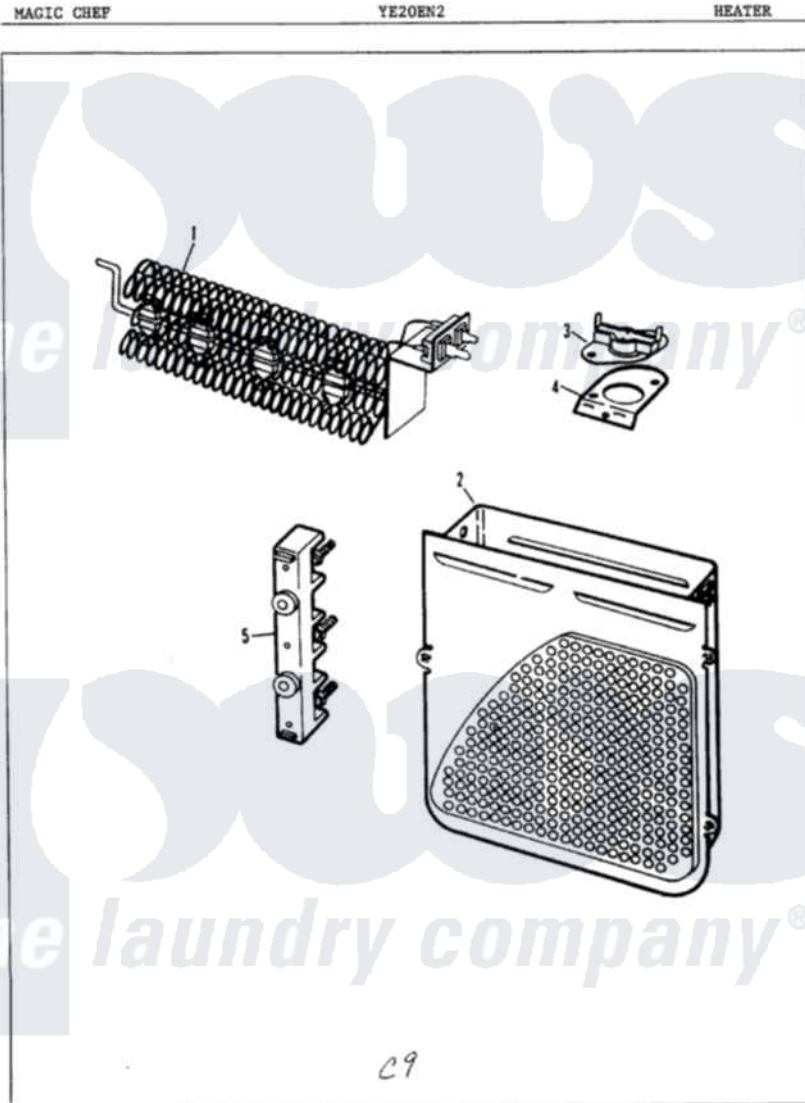

Magic Chef YE20EA1 02 - HEATER

Magic Chef [Residential Magic Chef YE20EA1 Dryer Parts](#) Parts Diagram 02 - HEATER
 Click on the part number to view part

Item	Original Part Number	Replaced By	Status	Part Description
1	25-7863			Screw
"	53-0919	LA-1044		Element
"	53-0920	LA-1044		Element
2	25-7819	M0217225		Screw
"	53-0191			Heater Housing Assembly
3	53-0306	53-0771		Thermostat, Hi-Limit
"	53-0771			Thermostat, Hi-Limit
"	W10124350		Not Available	NOT REQUIRED PART OR SEE NOTE (PURCHASE LOCALLY)
4	53-0285			Bracket, Thermostat
"	25-7741	W10116760		Screw
5	53-0166	53-1518		Block, Terminal
"	25-6124		Not Available	NUT
"	25-3123		Not Available	WASHER, CUP
"	25-3122			Washer, Flat
"	25-0027	112432		Nut