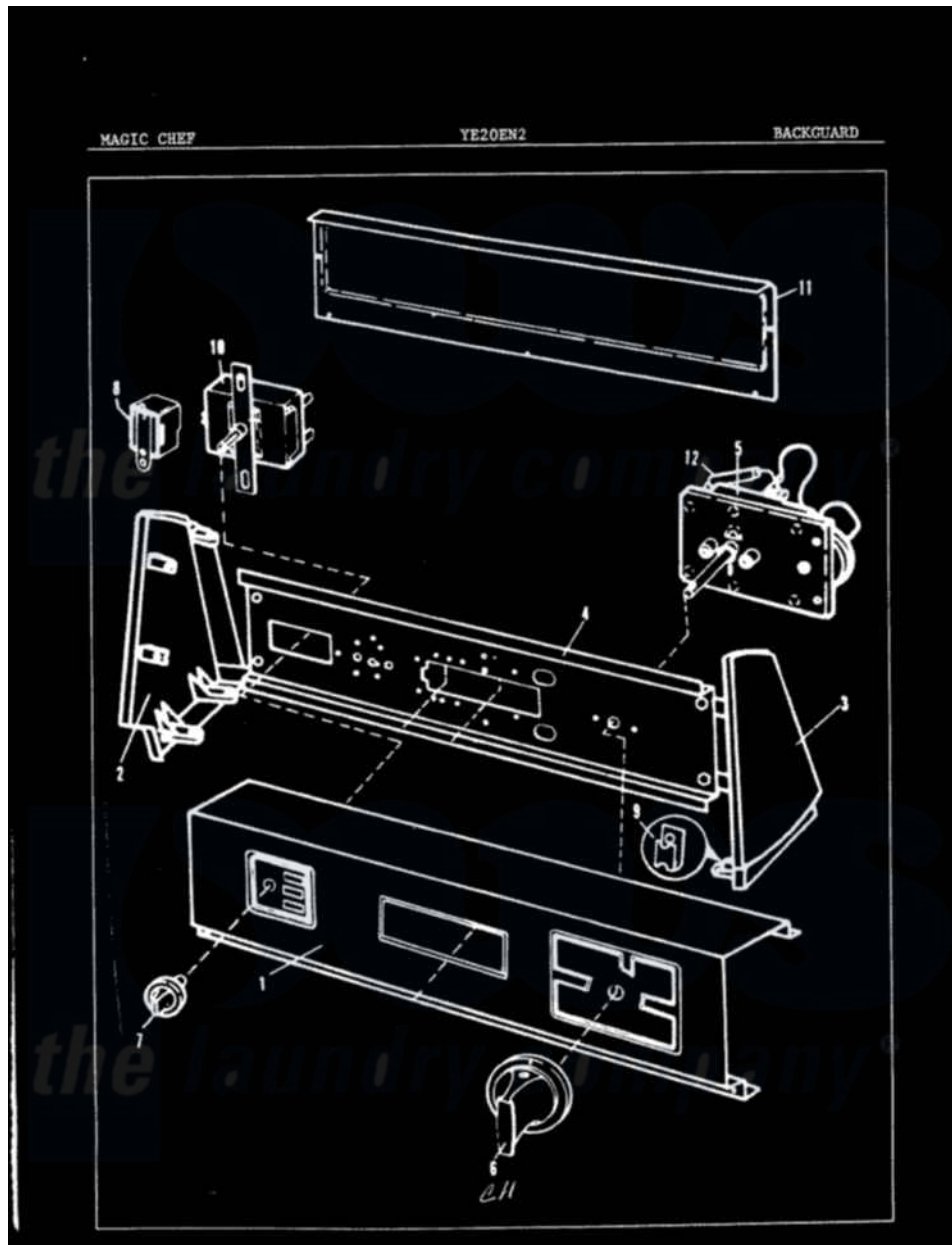

Magic Chef YE20EA2 01 - CONTROL PANEL

Magic Chef [Residential Magic Chef YE20EA2 Dryer Parts](#) Parts Diagram 01 - CONTROL PANEL
 Click on the part number to view part

Item	Original Part Number	Replaced By	Status	Part Description
1	25-7649	910187		Screw
"	25-7702			Speedclip, End Cap To Control Panel
"	53-0830		Not Available	CONTROL PANEL
2	53-0265			LH Endcap
3	25-7760			Screw
"	53-0264			RH Endcap
"	53-0277		Not Available	TRIM, END CAP (RT)
"	53-0278		Not Available	TRIM, END CAP (LT)
4	25-3092	90767		Screw, 8A X 3/8 HeX Washer Head Tapping
"	53-0365	53-1676		Shield, Control
"	25-7702			Speedclip, End Cap To Control Panel
5	25-0289		Not Available	SCREW
"	53-0497	LA-1026		Timer Kit
"	63-6752		Not Available	TIMER MOTOR

"	53-0657		Timer
6	53-0495	Not Available	TIMER KNOB
"	53-0653	31001219	Knob Ski
"	25-6044		Set Screw
7	35-0168	Not Available	SELECTOR KNOB
8	63-6731	53-1639	Buzzer Assembly
"	25-3092	90767	Screw, 8A X 3/8 HeX Washer Head Tapping
9	25-7702		Speedclip, End Cap To Control Panel
10	25-3092	90767	Screw, 8A X 3/8 HeX Washer Head Tapping
"	53-0344	Not Available	SWITCH, TEMPERATURE
11	25-3457		Screw, Sems
"	25-3092	90767	Screw, 8A X 3/8 HeX Washer Head Tapping
"	25-7435	33002917	Screw, No.10-16
"	25-7697	25-2219	Screw
"	25-7851		Speedclip, End Cap To Top
"	34-9487	Not Available	PLATE, REINFORCEMENT
"	53-0268	21001460	Shield, Rear
"	25-7852		Speedclip, Rr Shld To End Cap
12	63-6743	31001484	Resistor Assembly