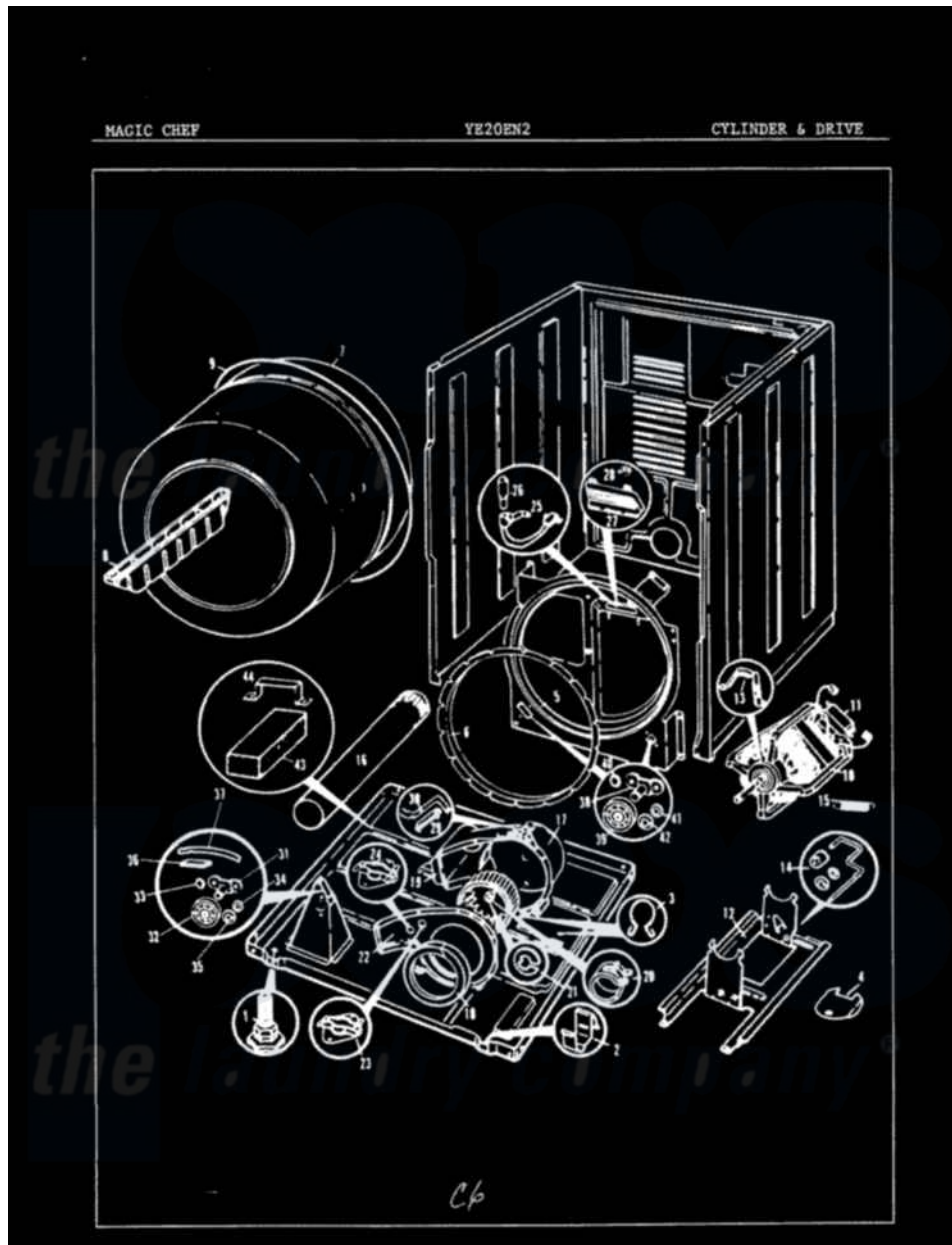

Magic Chef YE20EA2 02 - CYLINDER & DRIVE

Magic Chef [Residential Magic Chef YE20EA2 Dryer Parts](#) Parts Diagram 02 - CYLINDER & DRIVE
 Click on the part number to view part

Item	Original Part Number	Replaced By	Status	Part Description
1	63-5519		Not Available	LEG, LEVELING
2	53-0120			Clip, Front Panel
3	25-7027	16515		Clip
4	25-7741	W10116760		Screw
"	53-0153		Not Available	SHIELD, WIRING
5	25-7733	681414		Screw, 10AB X 1/2
"	53-0691	LA-1054		Dryer Bulkhead Kit
6	53-0282	31001637		Seal Assembly, Cylinder Front
7	53-0178	53-1250		Cylinder
8	25-7759	3196164		Screw
"	53-0117		Not Available	BAFFLE, GRAY
9	53-0186	341241		Belt
"	LA-1004			Motor Mtg. Kit
10	53-0189	LA-1004		Motor Mtg. Kit
11	53-0332			Motor Switch
"	73-0467		Not Available	MOTOR SWITCH