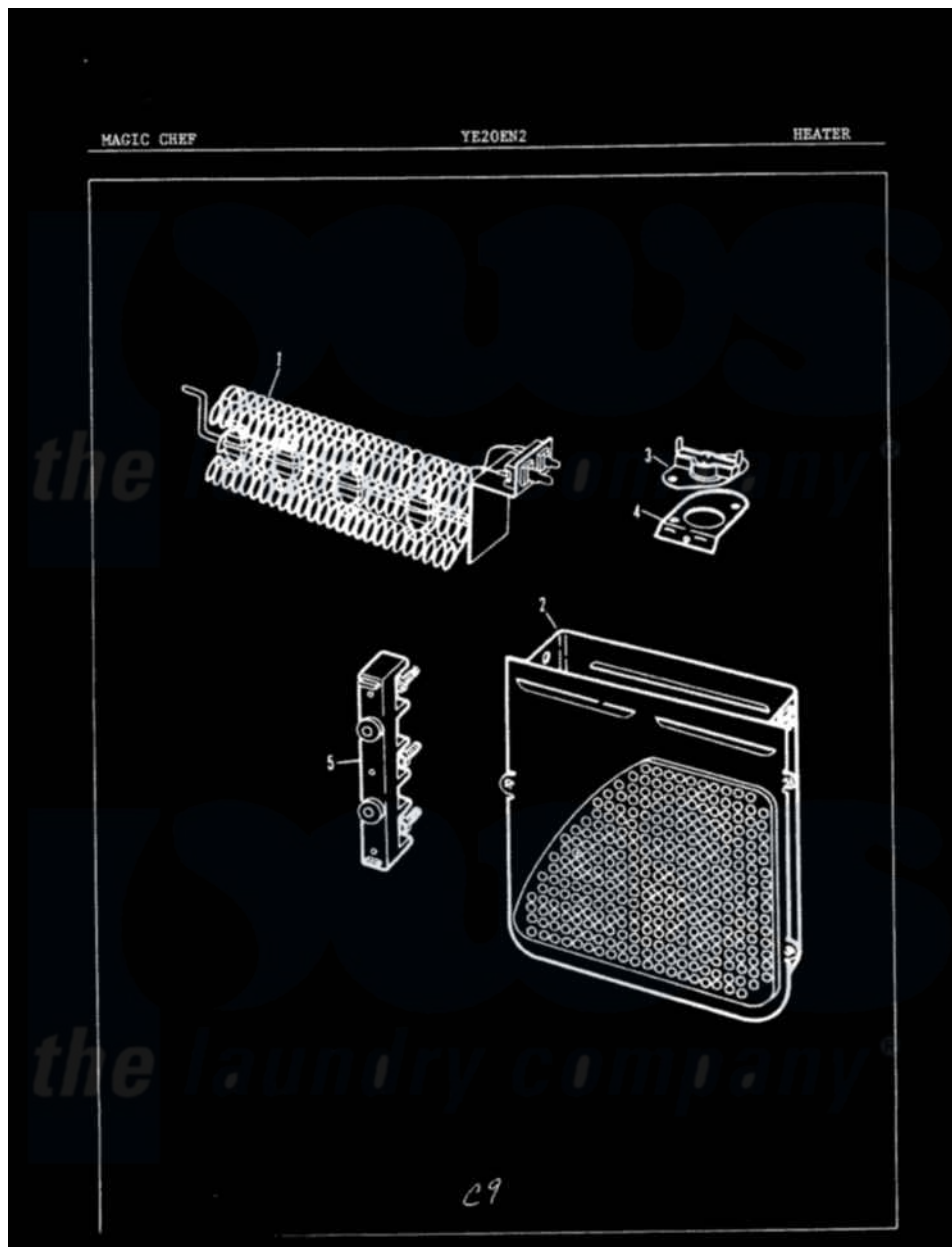

Magic Chef YE20EA2 03 - HEATER

Magic Chef [Residential Magic Chef YE20EA2 Dryer Parts](#) Parts Diagram 03 - HEATER
 Click on the part number to view part

Item	Original Part Number	Replaced By	Status	Part Description
1	25-7863			Screw
"	53-0919	LA-1044		Element
"	53-0920	LA-1044		Element
2	25-7819	M0217225		Screw
"	53-0191			Heater Housing Assembly
3	53-0306	53-0771		Thermostat, Hi-Limit
"	53-0771			Thermostat, Hi-Limit
"	W10124350		Not Available	NOT REQUIRED PART OR SEE NOTE (PURCHASE LOCALLY)
4	53-0285			Bracket, Thermostat
"	25-7741	W10116760		Screw
5	53-0166	53-1518		Block, Terminal
"	25-6124		Not Available	NUT
"	25-3123		Not Available	WASHER, CUP
"	25-3122			Washer, Flat
"	25-0027	112432		Nut