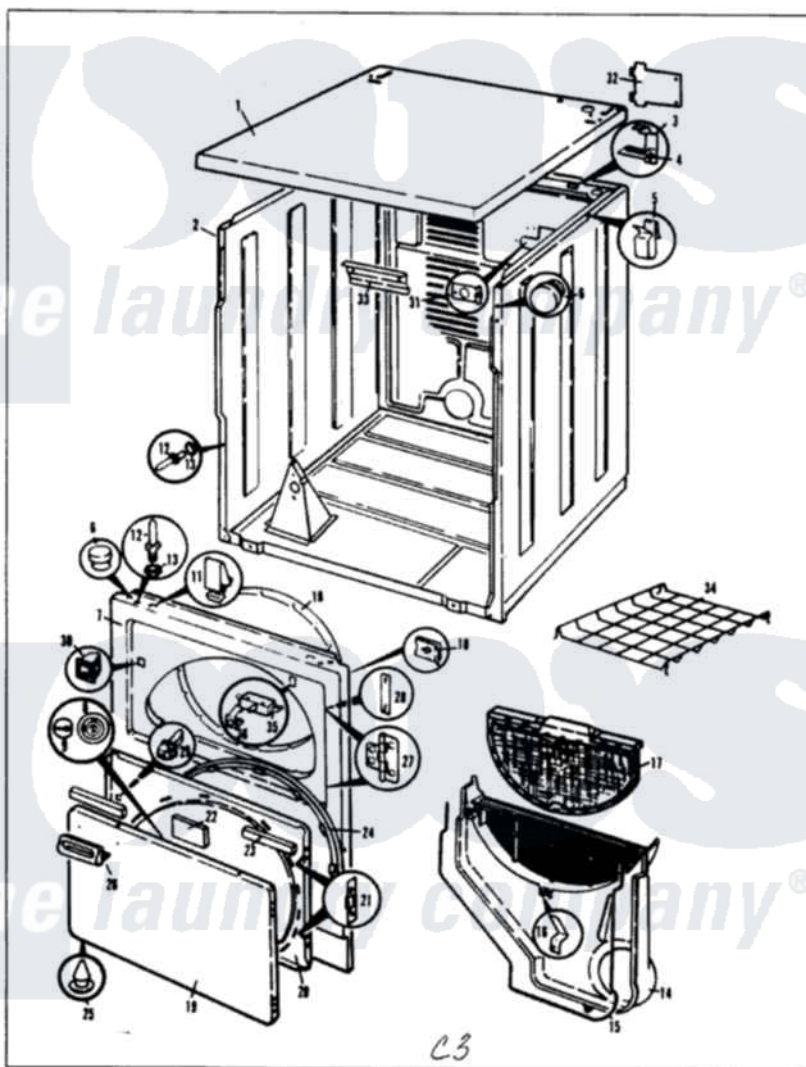

Magic Chef YE20EN1 01 - CONTROL PANEL

MAGIC CHEF

YE20EN2

EXTERIOR

Magic Chef [Residential Magic Chef YE20EN1 Dryer Parts](#) Parts Diagram 01 - CONTROL PANEL
 Click on the part number to view part

Item	Original Part Number	Replaced By	Status	Part Description
1	53-0124		Not Available	CABINET TOP
2	53-0667	31001714		Cabinet And Base Assembly
3	63-5712			Hinge, Cabinet Top
4	25-3092	90767		Screw, 8A X 3/8 HeX Washer Head Tapping
"	33-0930			Pad, Top Hinge
5	25-3034			Clip, Wiring
6	33-2653			Bumper, Cabinet
7	53-0126	31001771		Panel, Front
10	25-7820	489478		Screw, 8 X 1/2
"	25-7817		Not Available	CLIP, U-TYPE
11	25-7220			Clip, Cabinet Top
12	63-6148	53-0643		Pin, Locator
13	25-0224	3400029		Nut, Adapter Plate
"	53-0200			Sleeve, Locator Pin
14	53-0917	12001324		Duct Kit, Collector
"	25-7810	415013-35		Screw

15	53-0204		Seal
16	53-0123		Clip
17	53-0701		Lint Screen
"	53-0918		Filter, Lint
18	53-0282	31001637	Seal Assembly, Cylinder Front
19	53-0154		Panel, Outer Door
20	53-0104	LA-1024	Inner Door Kit
"	53-0740	Not Available	INNER DOOR
21	53-0119		Clip, Hinge
22	53-0251	53-1490	Door Pad
23	53-0252	53-1491	Door Pad
24	25-7770	3196169	Screw, Element
"	53-0648	31001529	Seal, Door
25	25-3534	25-7889	Plug Button
26	25-7810	415013-35	Screw
"	53-0116	53-0927	Handle, Door
27	53-0122	53-1492	Hinge, Dryer Door
28	25-7809		Screw, No.6-20 1/2 Flthd Torx
"	LA-1003		Door Catch Kit
"	53-0121	Not Available	TWIN NUT
29	73-0033	LA-1003	Door Catch Kit
30	53-0882	LA-1003	Door Catch Kit
31	53-0135	Not Available	SUPPORT, POWER CORD
"	25-7828	489483	Screw 10-32 X 1/2
32	53-0136		Cover, Supply Cord
"	W10124350	Not Available	NOT REQUIRED PART OR SEE NOTE (PURCHASE LOCALLY)
33	25-3457		Screw, Sems
"	53-0133		Shield, Heat
34	LA-1005		Switch Kit
"	W10124350	Not Available	NOT REQUIRED PART OR SEE NOTE
35	53-0148		Switch, Door
36	63-5990	31001319	Clip, Switch