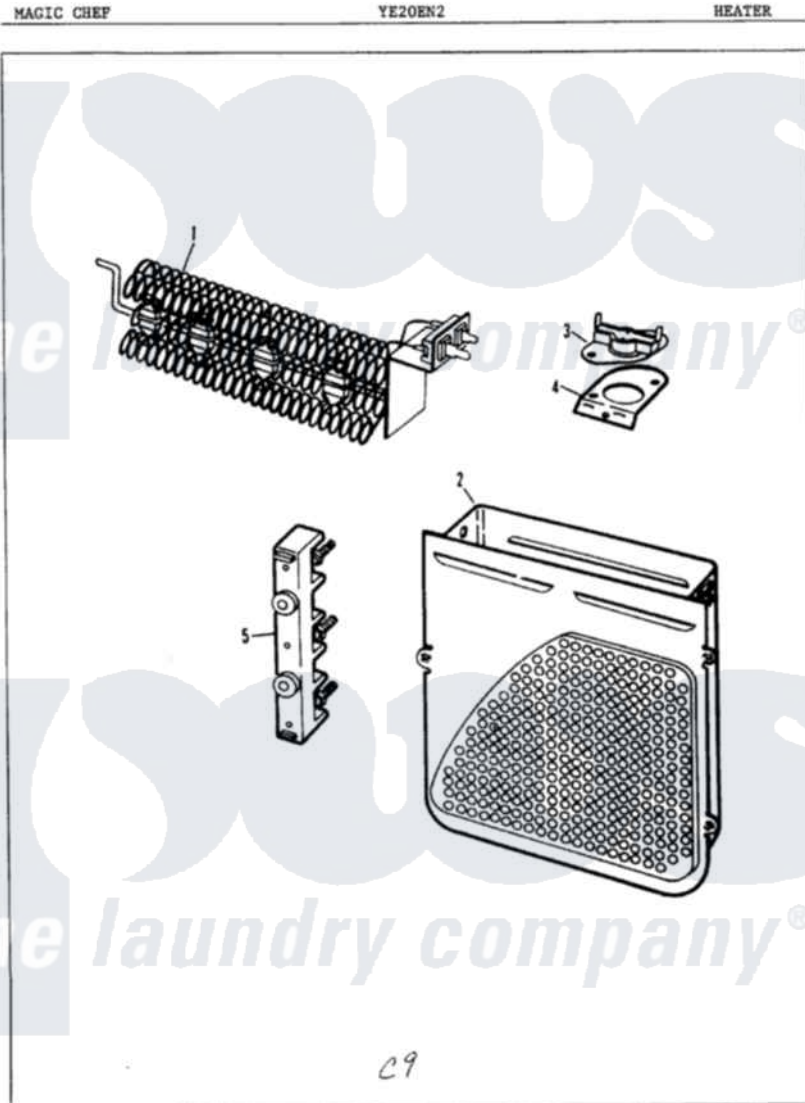

# Magic Chef YE20EN1 02 - CYLINDER & DRIVE

Magic Chef [Residential Magic Chef YE20EN1 Dryer Parts](#) Parts Diagram 02 - CYLINDER & DRIVE  
 Click on the part number to view part

Item	Original Part Number	Replaced By	Status	Part Description
1	63-5519		Not Available	LEG, LEVELING
2	<a href="#">53-0120</a>			Clip, Front Panel
3	25-7027	<a href="#">16515</a>		Clip
4	53-0153		Not Available	SHIELD, WIRING
"	25-7741	<a href="#">W10116760</a>		Screw
5	53-0691	<a href="#">LA-1054</a>		Dryer Bulkhead Kit
"	25-7733	<a href="#">681414</a>		Screw, 10AB X 1/2
6	53-0282	<a href="#">31001637</a>		Seal Assembly, Cylinder Front
7	53-0178	<a href="#">53-1250</a>		Cylinder
8	53-0117		Not Available	BAFFLE, GRAY
"	25-7759	<a href="#">3196164</a>		Screw
9	<a href="#">LA-1004</a>			Motor Mtg. Kit
"	53-0186	<a href="#">341241</a>		Belt
10	53-0189	<a href="#">LA-1004</a>		Motor Mtg. Kit
11	<a href="#">53-0332</a>			Motor Switch
"	73-0467		Not Available	MOTOR SWITCH