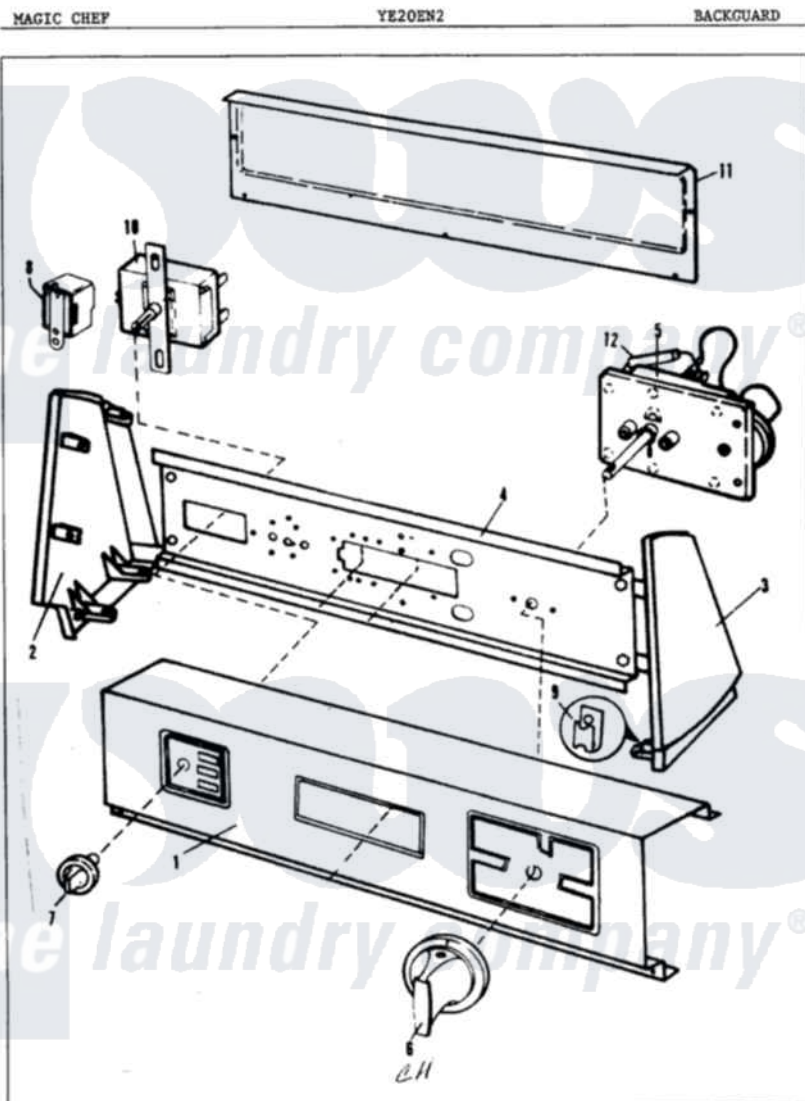

# Magic Chef YE20EN1 04 - HEATER

Magic Chef [Residential Magic Chef YE20EN1 Dryer Parts](#) Parts Diagram 04 - HEATER  
 Click on the part number to view part

Item	Original Part Number	Replaced By	Status	Part Description
1	<a href="#">25-7863</a>			Screw
"	53-0919	<a href="#">LA-1044</a>		Element
"	53-0920	<a href="#">LA-1044</a>		Element
2	25-7819	<a href="#">M0217225</a>		Screw
"	<a href="#">53-0191</a>			Heater Housing Assembly
3	53-0306	<a href="#">53-0771</a>		Thermostat, Hi-Limit
"	<a href="#">53-0771</a>			Thermostat, Hi-Limit
"	W10124350		Not Available	NOT REQUIRED PART OR SEE NOTE (PURCHASE LOCALLY)
4	<a href="#">53-0285</a>			Bracket, Thermostat
"	25-7741	<a href="#">W10116760</a>		Screw
5	53-0166	<a href="#">53-1518</a>		Block, Terminal
"	25-6124		Not Available	NUT
"	25-3123		Not Available	WASHER, CUP
"	<a href="#">25-3122</a>			Washer, Flat
"	25-0027	<a href="#">112432</a>		Nut