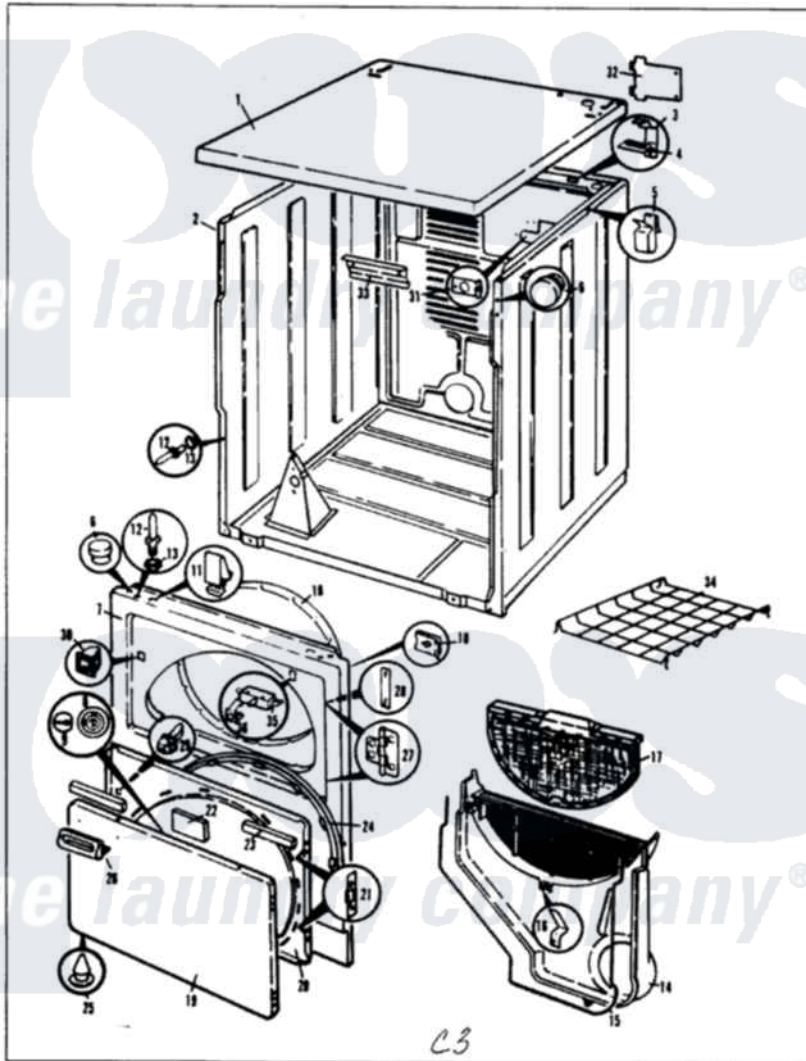

Magic Chef YE20EY1 01 - EXTERIOR

MAGIC CHEF

YE20EN2

EXTERIOR

Magic Chef Residential Magic Chef YE20EY1 Dryer Parts Diagram 01 - EXTERIOR
 Click on the part number to view part

Item	Original Part Number	Replaced By	Status	Part Description
1	63-5519		Not Available	LEG, LEVELING
2	53-0120			Clip, Front Panel
3	25-7027	16515		Clip
4	53-0153		Not Available	SHIELD, WIRING
"	25-7741	W10116760		Screw
5	53-0691	LA-1054		Dryer Bulkhead Kit
"	25-7733	681414		Screw, 10AB X 1/2
6	53-0282	31001637		Seal Assembly, Cylinder Front
7	53-0178	53-1250		Cylinder
8	53-0117		Not Available	BAFFLE, GRAY
"	25-7759	3196164		Screw
9	LA-1004			Motor Mtg. Kit
"	53-0186	341241		Belt
10	53-0189	LA-1004		Motor Mtg. Kit
11	53-0332			Motor Switch
"	73-0467		Not Available	MOTOR SWITCH