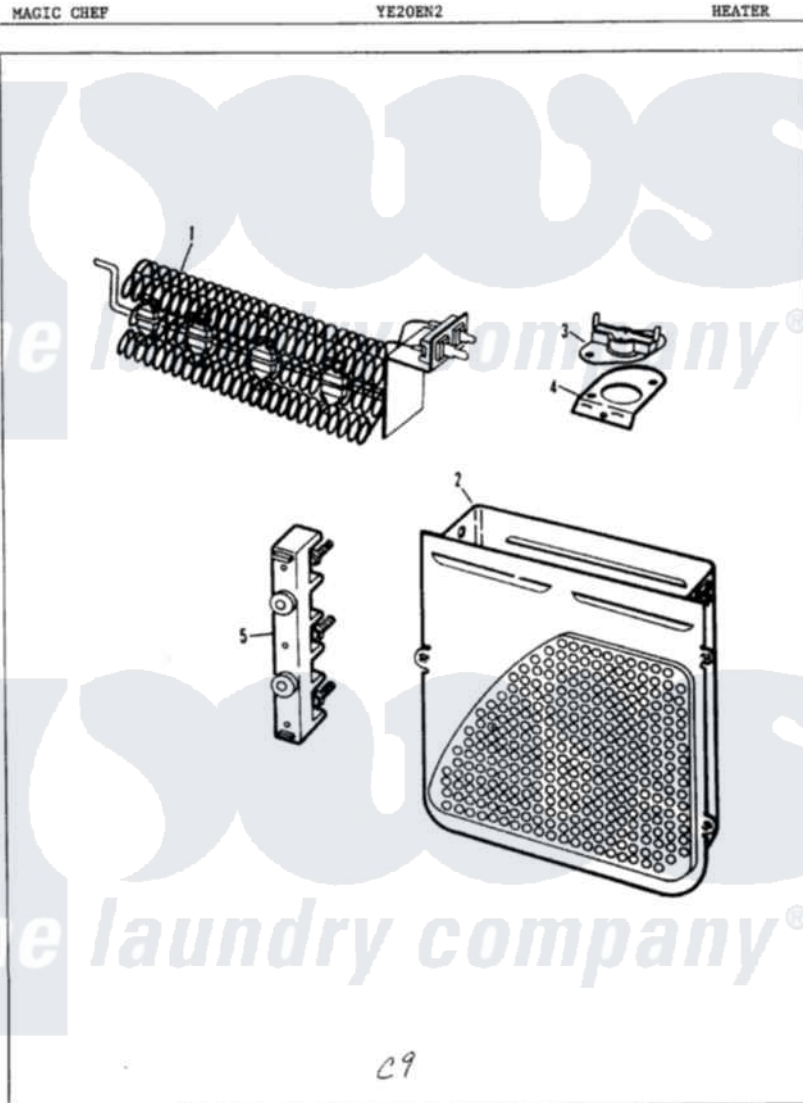

Magic Chef YE20EY1 02 - HEATER

Magic Chef [Residential Magic Chef YE20EY1 Dryer Parts](#) Parts Diagram 02 - HEATER
 Click on the part number to view part

Item	Original Part Number	Replaced By	Status	Part Description
1	25-7863			Screw
"	53-0919	LA-1044		Element
"	53-0920	LA-1044		Element
2	25-7819	M0217225		Screw
"	53-0191			Heater Housing Assembly
3	53-0306	53-0771		Thermostat, Hi-Limit
"	53-0771			Thermostat, Hi-Limit
"	W10124350		Not Available	NOT REQUIRED PART OR SEE NOTE (PURCHASE LOCALLY)
4	53-0285			Bracket, Thermostat
"	25-7741	W10116760		Screw
5	53-0166	53-1518		Block, Terminal
"	25-6124		Not Available	NUT
"	25-3123		Not Available	WASHER, CUP
"	25-3122			Washer, Flat
"	25-0027	112432		Nut