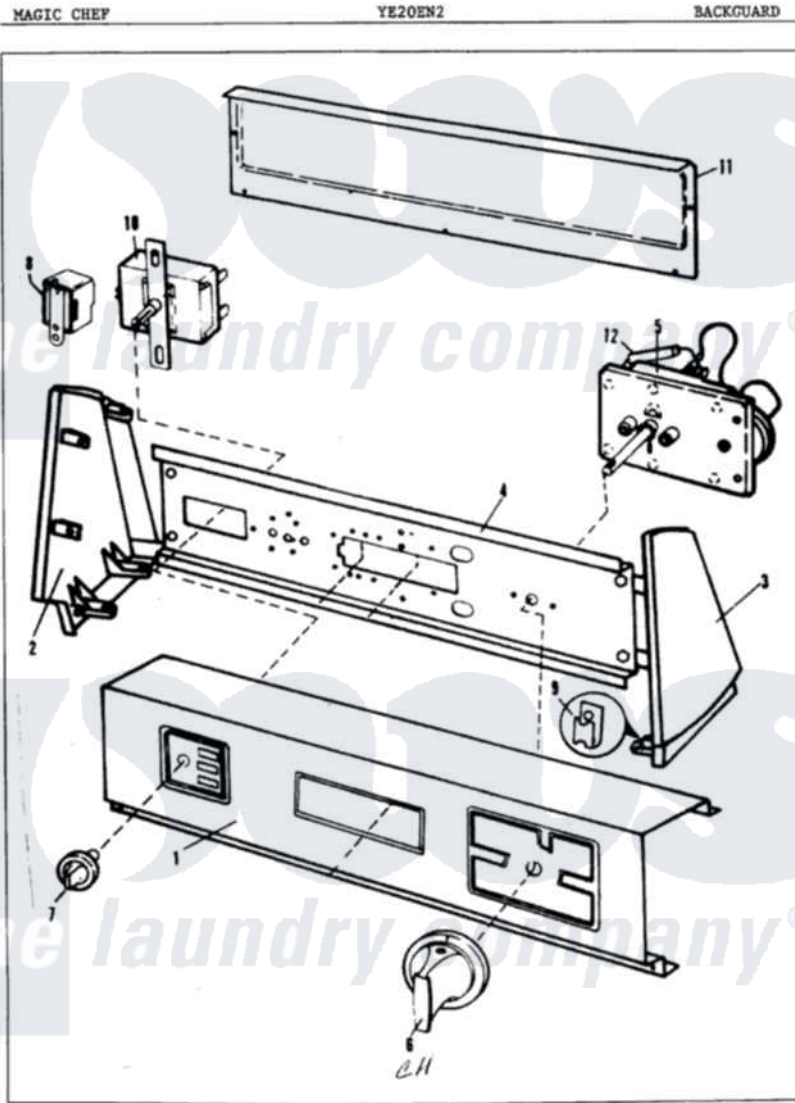

Magic Chef YE20EY1 03 - BACKGUARD

Magic Chef [Residential Magic Chef YE20EY1 Dryer Parts](#) Parts Diagram 03 - BACKGUARD
 Click on the part number to view part

Item	Original Part Number	Replaced By	Status	Part Description
1	25-7649	910187		Screw
"	25-7702			Speedclip, End Cap To Control Panel
"	53-0829		Not Available	CONTROL PANEL
2	53-0265			LH Endcap
3	25-7760			Screw
"	53-0264			RH Endcap
"	53-0277		Not Available	TRIM, END CAP (RT)
"	53-0278		Not Available	TRIM, END CAP (LT)
4	25-3092	90767		Screw, 8A X 3/8 HeX Washer Head Tapping
"	25-7702			Speedclip, End Cap To Control Panel
"	53-0365	53-1676		Shield, Control
5	25-0289		Not Available	SCREW
"	53-0662			Timer
"	53-0635		Not Available	TIMER MOTOR

"	53-0496		Not Available	TIMER
6	25-6044			Set Screw
"	53-0495		Not Available	TIMER KNOB
"	53-0653	31001219		Knob Ski
7	35-0168		Not Available	SELECTOR KNOB
8	25-7702			Speedclip, End Cap To Control Panel
9	53-0456			Switch, Selector
"	25-3092	90767		Screw, 8A X 3/8 HeX Washer Head Tapping
10	34-9487		Not Available	PLATE, REINFORCEMENT
"	25-3092	90767		Screw, 8A X 3/8 HeX Washer Head Tapping
"	25-3457			Screw, Sems
"	25-7435	33002917		Screw, No.10-16
"	25-7697	25-2219		Screw
"	25-7852			Speedclip, Rr Shld To End Cap
"	53-0268	21001460		Shield, Rear
"	25-7851			Speedclip, End Cap To Top