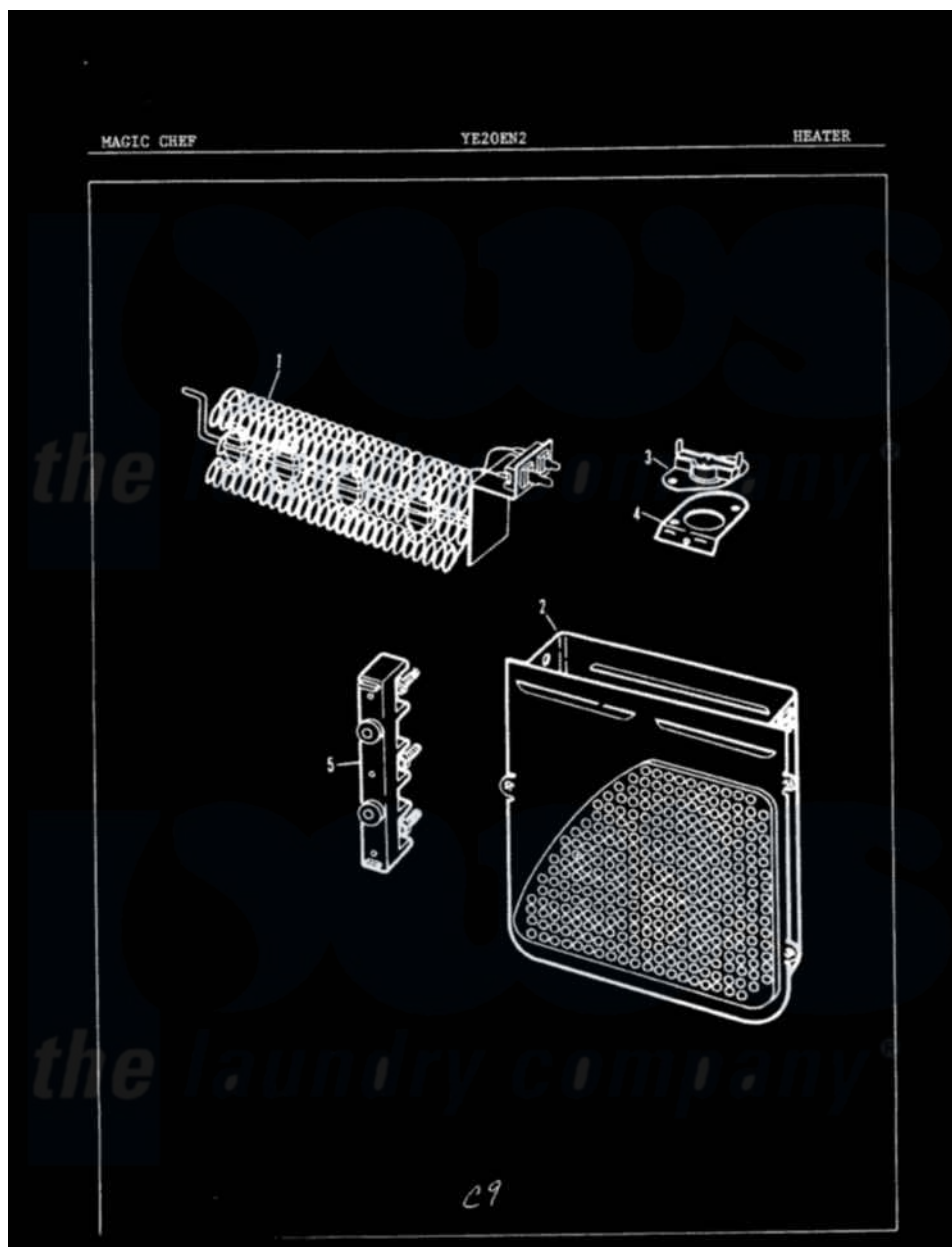

Magic Chef YE20EY2 03 - HEATER

Magic Chef [Residential Magic Chef YE20EY2 Dryer Parts](#) Parts Diagram 03 - HEATER
 Click on the part number to view part

Item	Original Part Number	Replaced By	Status	Part Description
1	25-7863			Screw
"	53-0919	LA-1044		Element
"	53-0920	LA-1044		Element
2	25-7819	M0217225		Screw
"	53-0191			Heater Housing Assembly
3	53-0306	53-0771		Thermostat, Hi-Limit
"	53-0771			Thermostat, Hi-Limit
"	W10124350		Not Available	NOT REQUIRED PART OR SEE NOTE (PURCHASE LOCALLY)
4	53-0285			Bracket, Thermostat
"	25-7741	W10116760		Screw
5	53-0166	53-1518		Block, Terminal
"	25-6124		Not Available	NUT
"	25-3123		Not Available	WASHER, CUP
"	25-3122			Washer, Flat
"	25-0027	112432		Nut