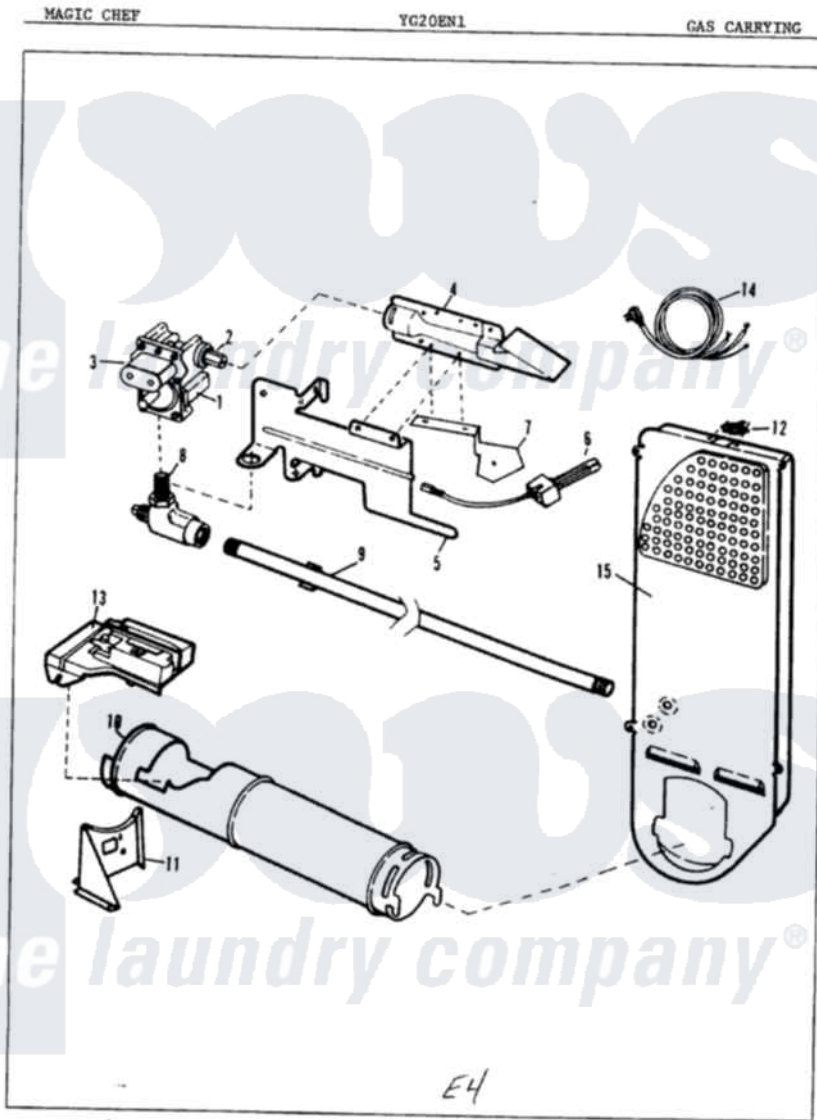

# Magic Chef YE20EY4 03 - HEATER

Magic Chef [Residential Magic Chef YE20EY4 Dryer Parts](#) Parts Diagram 03 - HEATER  
 Click on the part number to view part

Item	Original Part Number	Replaced By	Status	Part Description
1	<a href="#">25-7863</a>			Screw
"	53-0919	<a href="#">LA-1044</a>		Element
"	53-0920	<a href="#">LA-1044</a>		Element
2	25-7819	<a href="#">M0217225</a>		Screw
"	<a href="#">53-0191</a>			Heater Housing Assembly
3	53-0306	<a href="#">53-0771</a>		Thermostat, Hi-Limit
"	<a href="#">53-0771</a>			Thermostat, Hi-Limit
"	W10124350		Not Available	NOT REQUIRED PART OR SEE NOTE (PURCHASE LOCALLY)
4	<a href="#">53-0285</a>			Bracket, Thermostat
"	25-7741	<a href="#">W10116760</a>		Screw
5	53-0166	<a href="#">53-1518</a>		Block, Terminal
"	25-6124		Not Available	NUT
"	25-3123		Not Available	WASHER, CUP
"	<a href="#">25-3122</a>			Washer, Flat
"	25-0027	<a href="#">112432</a>		Nut