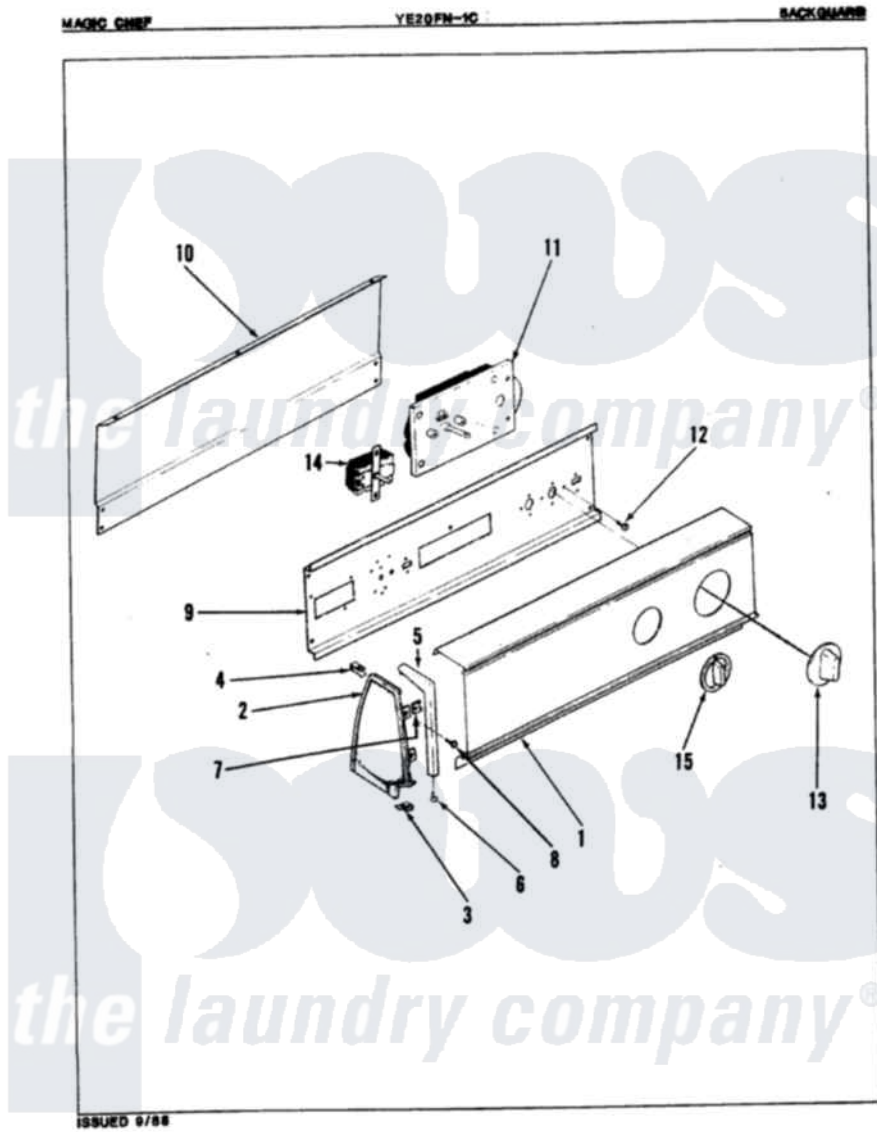

Magic Chef YE20FA1C 01 - CONTROL PANEL (REV. A-B)

Magic Chef [Residential Magic Chef YE20FA1C Dryer Parts](#) Parts Diagram 01 - CONTROL PANEL (REV. A-B)
 Click on the part number to view part

Item	Original Part Number	Replaced By	Status	Part Description
1	53-0991		Not Available	CONTROL PANEL
2	53-0265			LH Endcap
"	25-7649	910187		Screw
"	25-7702			Speedclip, End Cap To Control Panel
"	53-0264			RH Endcap
3	25-7851			Speedclip, End Cap To Top
"	25-7697	25-2219		Screw
4	25-7435	33002917		Screw, No.10-16
"	25-7852			Speedclip, Rr Shld To End Cap
5	53-0278		Not Available	TRIM, END CAP (LT)
"	53-0277		Not Available	TRIM, END CAP (RT)
6	25-7760			Screw
7	25-7702			Speedclip, End Cap To Control Panel
8	25-3092	90767		Screw, 8A X 3/8 HeX Washer Head Tapping

9	53-0365	53-1676	Shield, Control
10	53-0268	21001460	Shield, Rear
11	63-6743	31001484	Resistor Assembly
"	53-0635	Not Available	TIMER MOTOR
"	53-1135	Not Available	TIMER
12	25-0205	216412	Screw, Bracket To Timer
13	53-0653	31001219	Knob Ski
14	53-0456		Switch, Selector
"	25-3092	90767	Screw, 8A X 3/8 HeX Washer Head Tapping
15	35-0147	Not Available	SELECTOR KNOB
16	53-1040	Not Available	MANUAL, USE & CARE