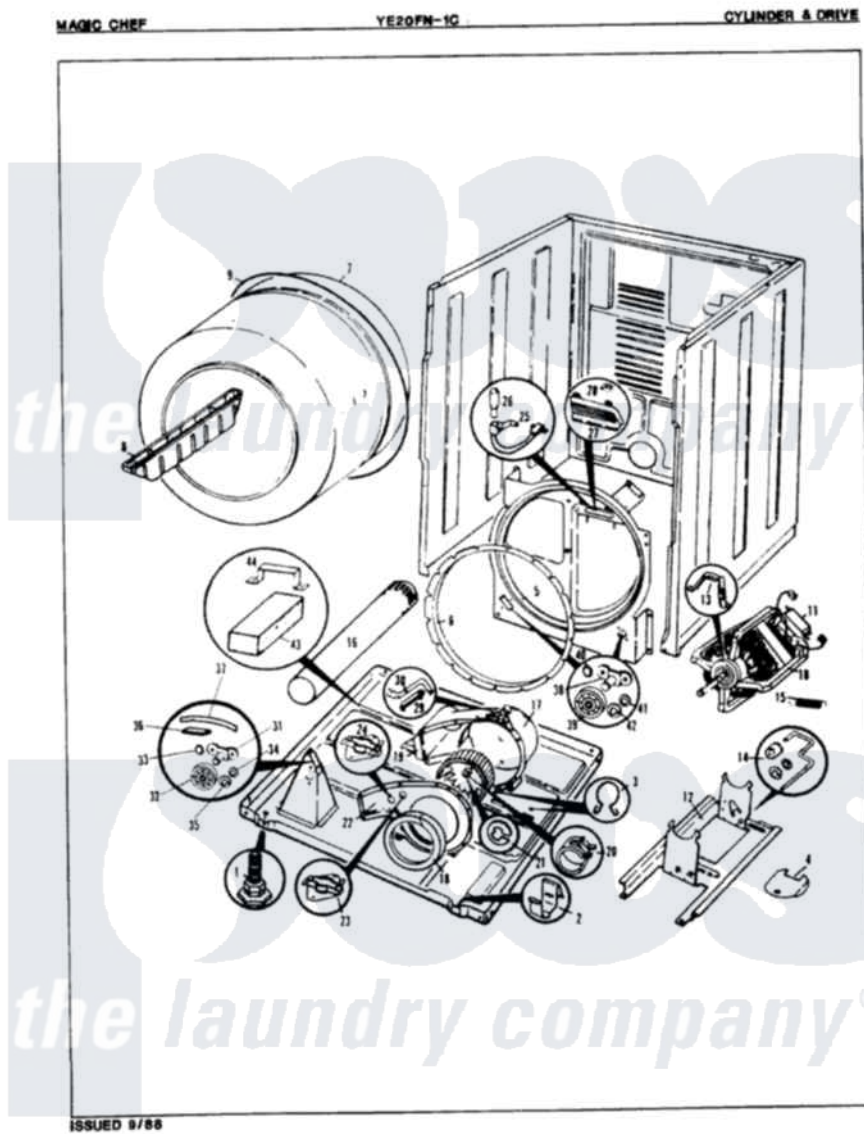

Magic Chef YE20FA1C 02 - CYLINDER & DRIVE (REV. A-B)

Magic Chef [Residential Magic Chef YE20FA1C Dryer Parts](#) Parts Diagram 02 - CYLINDER & DRIVE (REV. A-B)
 Click on the part number to view part

Item	Original Part Number	Replaced By	Status	Part Description
1	63-5519		Not Available	LEG, LEVELING
2	53-0120			Clip, Front Panel
3	25-7027	16515		Clip
4	25-7741	W10116760		Screw
"	53-0153		Not Available	SHIELD, WIRING
5	25-7733	681414		Screw, 10AB X 1/2
"	53-0131	LA-1054		Dryer Bulkhead Kit
6	53-0282	31001637		Seal Assembly, Cylinder Front
7	53-0178	53-1250		Cylinder
8	25-7759	3196164		Screw
"	53-0117		Not Available	BAFFLE, GRAY
9	LA-1004			Motor Mtg. Kit
"	53-0186	341241		Belt
10	53-1041	LA-1004		Motor Mtg. Kit
11	53-0332			Motor Switch
"	73-0467		Not Available	MOTOR SWITCH