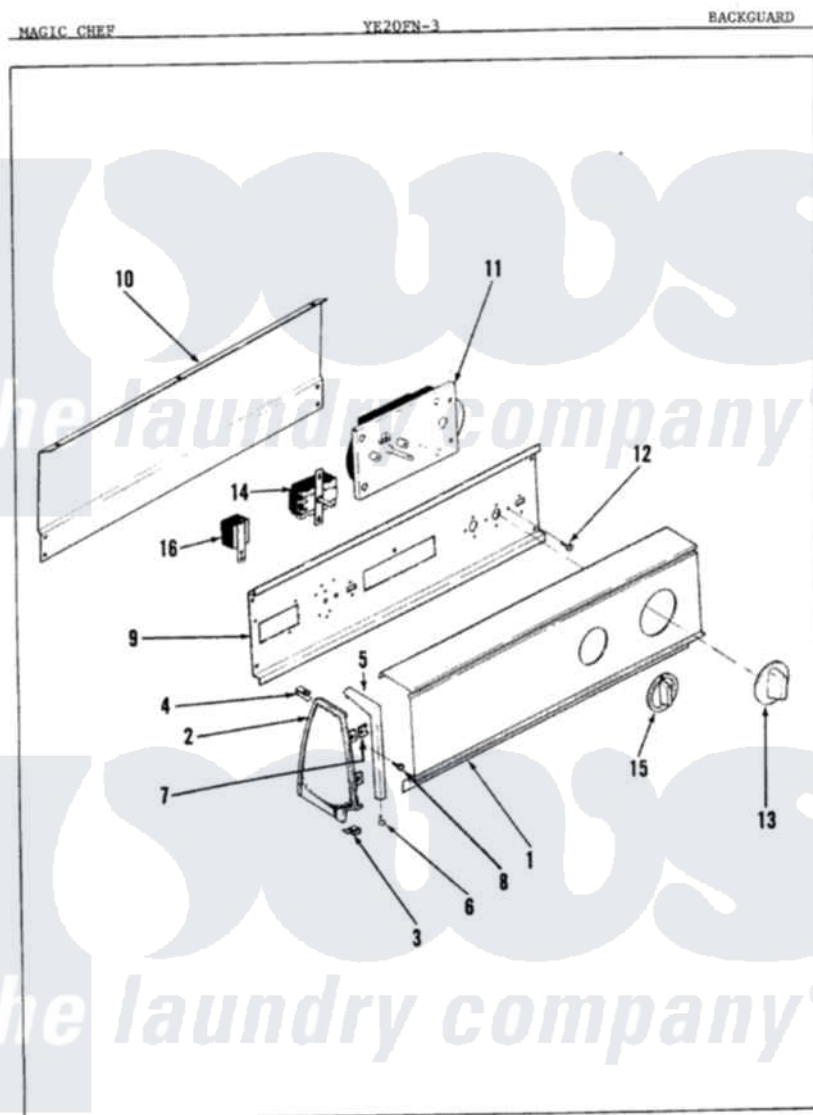

Magic Chef YE20FA3 01 - CONTROL PANEL

Magic Chef [Residential Magic Chef YE20FA3 Dryer Parts](#) Parts Diagram 01 - CONTROL PANEL
 Click on the part number to view part

Item	Original Part Number	Replaced By	Status	Part Description
1	53-1067		Not Available	CONTROL PANEL
2	25-7649	910187		Screw
"	25-7697	25-2219		Screw
"	25-7702			Speedclip, End Cap To Control Panel
"	25-7851			Speedclip, End Cap To Top
"	53-0264			RH Endcap
"	53-0265			LH Endcap
3	25-7851			Speedclip, End Cap To Top
"	25-7697	25-2219		Screw
4	25-7435	33002917		Screw, No.10-16
"	25-7852			Speedclip, Rr Shld To End Cap
5	53-0277		Not Available	TRIM, END CAP (RT)
"	53-0278		Not Available	TRIM, END CAP (LT)
6	25-7760			Screw
7	25-7702			Speedclip, End Cap To Control

7	25-1192		Panel
8	25-3092	90767	Screw, 8A X 3/8 HeX Washer Head Tapping
9	53-0365	53-1676	Shield, Control
10	53-0268	21001460	Shield, Rear
11	53-0657		Timer
"	63-6743	31001484	Resistor Assembly
"	63-6752		Not Available
			TIMER MOTOR
12	25-0205	216412	Screw, Bracket To Timer
13	53-0653	31001219	Knob Ski
14	53-0344		Not Available
			SWITCH, TEMPERATURE
"	25-3092	90767	Screw, 8A X 3/8 HeX Washer Head Tapping
15	35-0168		Not Available
			SELECTOR KNOB
16	63-6731	53-1639	Buzzer Assembly
"	25-3092	90767	Screw, 8A X 3/8 HeX Washer Head Tapping