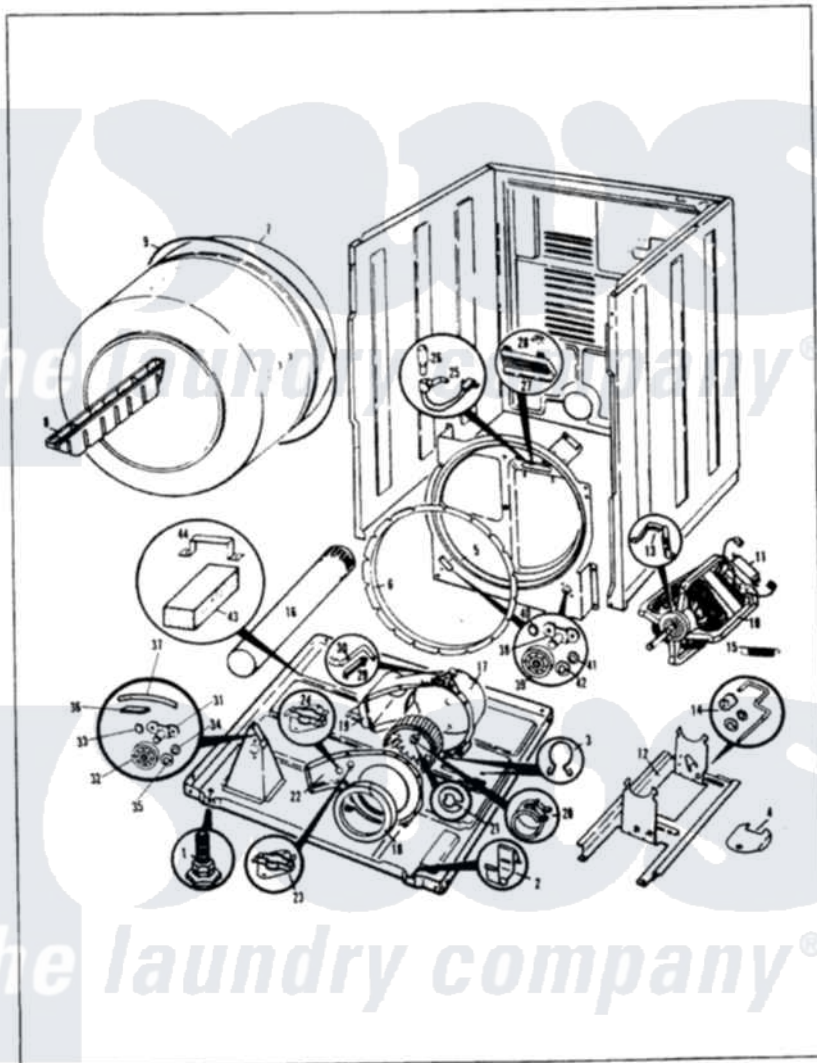

Magic Chef YE20FA3 02 - CYLINDER & DRIVE

MAGIC CHEF

YE20FN-3

CYLINDER & DRIVE

Magic Chef [Residential Magic Chef YE20FA3 Dryer Parts](#) Parts Diagram 02 - CYLINDER & DRIVE
 Click on the part number to view part

Item	Original Part Number	Replaced By	Status	Part Description
1	63-5519		Not Available	LEG, LEVELING
2	53-0120			Clip, Front Panel
3	25-7027	16515		Clip
4	53-0153		Not Available	SHIELD, WIRING
"	25-7741	W10116760		Screw
5	53-0175	LA-1054		Dryer Bulkhead Kit
"	25-7733	681414		Screw, 10AB X 1/2
6	53-0282	31001637		Seal Assembly, Cylinder Front
7	53-0178	53-1250		Cylinder
8	53-0117		Not Available	BAFFLE, GRAY
"	25-7759	3196164		Screw
9	LA-1004			Motor Mtg. Kit
"	53-0186	341241		Belt
10	53-1041	LA-1004		Motor Mtg. Kit
11	73-0467		Not Available	MOTOR SWITCH
"	53-0332			Motor Switch