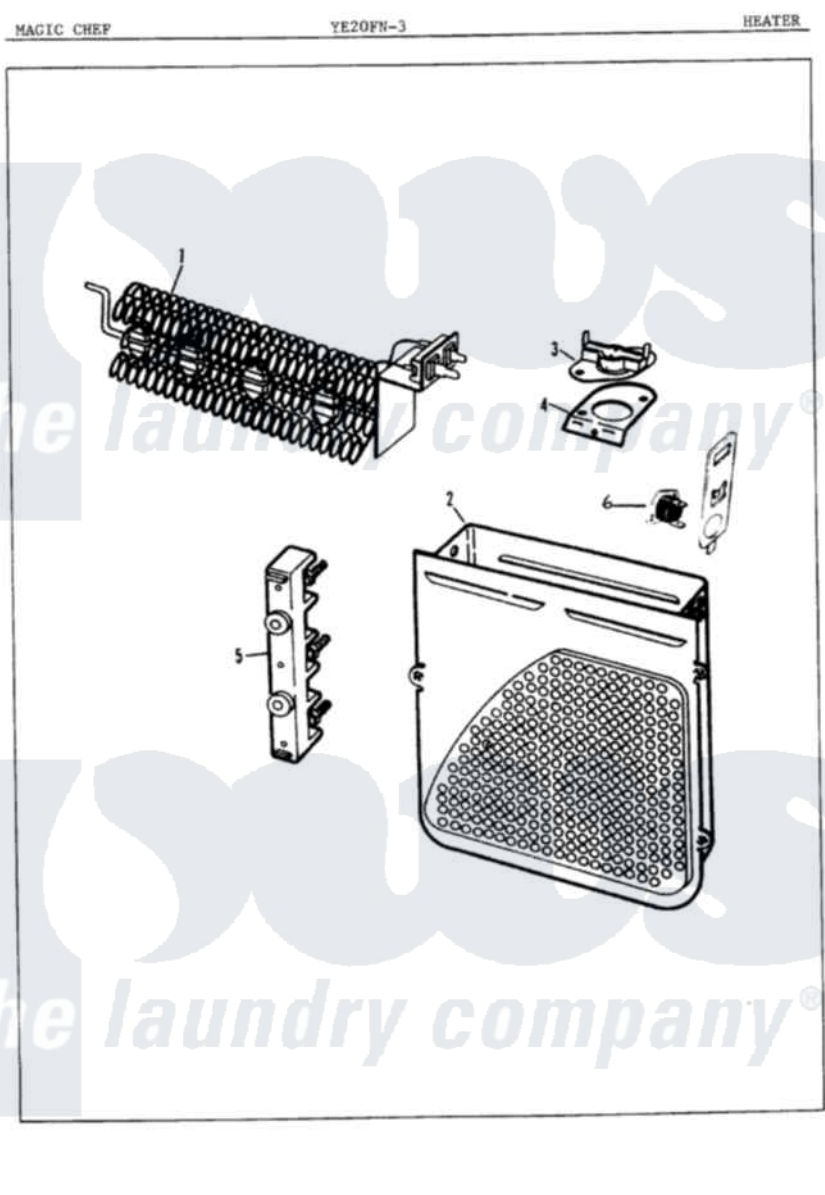

# Magic Chef YE20FA3 03 - HEATER

Magic Chef [Residential Magic Chef YE20FA3 Dryer Parts](#) Parts Diagram 03 - HEATER  
 Click on the part number to view part

Item	Original Part Number	Replaced By	Status	Part Description
1	<a href="#">25-7863</a>			Screw
"	53-0920	<a href="#">LA-1044</a>		Element
2	25-7819	<a href="#">M0217225</a>		Screw
"	<a href="#">53-1232</a>			Heater Housing Assembly
"	<a href="#">53-0191</a>			Heater Housing Assembly
3	<a href="#">53-0771</a>			Thermostat, Hi-Limit
"	25-3083	<a href="#">212951</a>		Screw, No.6-32 X 1/4 Inch
4	<a href="#">53-0285</a>			Bracket, Thermostat
"	<a href="#">53-1181</a>			Bracket, Thermal Fuse
"	25-7741	<a href="#">W10116760</a>		Screw
5	25-0027	<a href="#">112432</a>		Nut
"	25-7803	<a href="#">3400074</a>		Screw
"	25-6124		Not Available	NUT
"	25-3123		Not Available	WASHER, CUP
"	<a href="#">25-3122</a>			Washer, Flat
"	53-0166	<a href="#">53-1518</a>		Block, Terminal