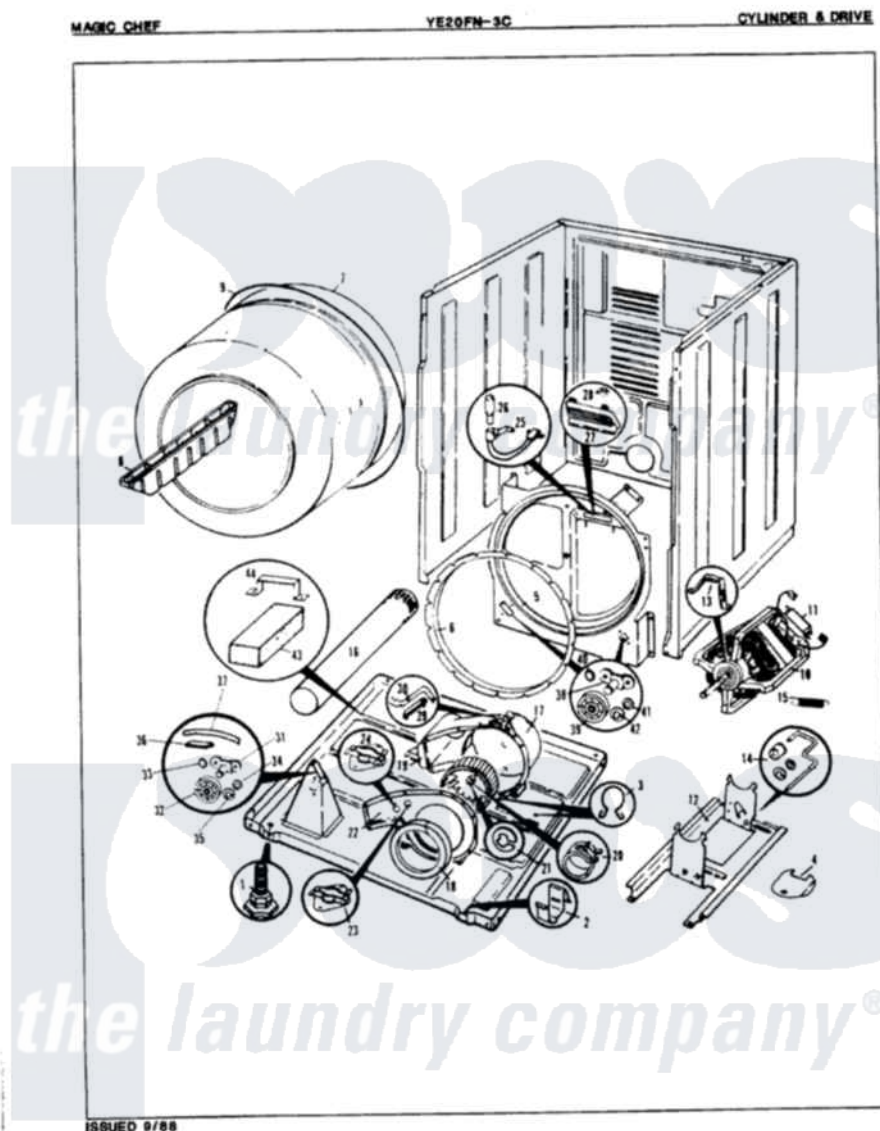

Magic Chef YE20FA3C 02 - CYLINDER & DRIVE (REV. A-B)

Magic Chef [Residential Magic Chef YE20FA3C Dryer Parts](#) Parts Diagram 02 - CYLINDER & DRIVE (REV. A-B)
 Click on the part number to view part

Item	Original Part Number	Replaced By	Status	Part Description
1	63-5519		Not Available	LEG, LEVELING
2	53-0120			Clip, Front Panel
3	25-7027	16515		Clip
4	53-0153		Not Available	SHIELD, WIRING
"	25-7741	W10116760		Screw
5	53-0175	LA-1054		Dryer Bulkhead Kit
"	25-7733	681414		Screw, 10AB X 1/2
6	53-0282	31001637		Seal Assembly, Cylinder Front
7	53-0178	53-1250		Cylinder
8	25-7759	3196164		Screw
"	53-0117		Not Available	BAFFLE, GRAY
9	53-0186	341241		Belt
"	LA-1004			Motor Mtg. Kit
10	53-1041	LA-1004		Motor Mtg. Kit
11	73-0467		Not Available	MOTOR SWITCH
"	53-0332			Motor Switch