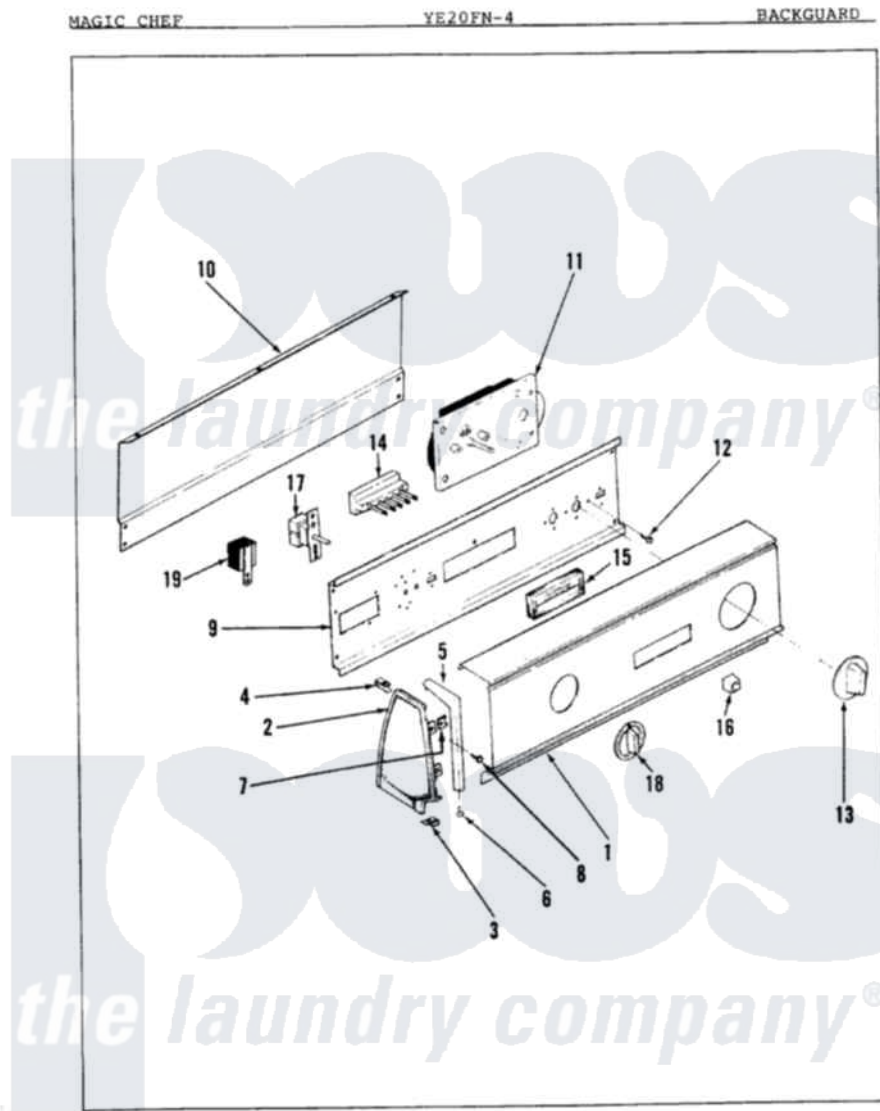

Magic Chef YE20FA4 01 - CONTROL PANEL

Issued 11/87

Magic Chef [Residential Magic Chef YE20FA4 Dryer Parts](#) Parts Diagram 01 - CONTROL PANEL
 Click on the part number to view part

Item	Original Part Number	Replaced By	Status	Part Description
1	53-0993		Not Available	CONTROL PANEL
2	53-0265			LH Endcap
"	25-7702			Speedclip, End Cap To Control Panel
"	25-7649	910187		Screw
"	53-0264			RH Endcap
3	25-7697	25-2219		Screw
"	25-7851			Speedclip, End Cap To Top
4	25-7435	33002917		Screw, No.10-16
"	25-7852			Speedclip, Rr Shld To End Cap
5	53-0278		Not Available	TRIM, END CAP (LT)
"	53-0277		Not Available	TRIM, END CAP (RT)
6	25-7760			Screw
7	25-7435	33002917		Screw, No.10-16
8	25-3092	90767		Screw, 8A X 3/8 HeX Washer Head Tapping

9	53-0323		Not Available	CONTROL SHIELD
10	53-0268	21001460		Shield, Rear
"	25-3457			Screw, Sems
11	53-0660	LA-1027		Timer Kit
"	63-6743	31001484		Resistor Assembly
12	25-0205	216412		Screw, Bracket To Timer
13	53-0653	31001219		Knob Ski
14	25-3092	90767		Screw, 8A X 3/8 HeX Washer Head Tapping
"	63-5483		Not Available	5 PB SWITCH
"	33-6621		Not Available	BRACKET, SWITCH
"	25-7712		Not Available	SCREW
15	35-0168		Not Available	SELECTOR KNOB
"	33-8541		Not Available	SWITCH PAD
16	63-6731	53-1639		Buzzer Assembly
17	53-0346	53-1263		Rotary Switch
"	25-3092	90767		Screw, 8A X 3/8 HeX Washer Head Tapping
18	35-0168		Not Available	SELECTOR KNOB
19	25-3092	90767		Screw, 8A X 3/8 HeX Washer Head Tapping
"	63-6731	53-1639		Buzzer Assembly