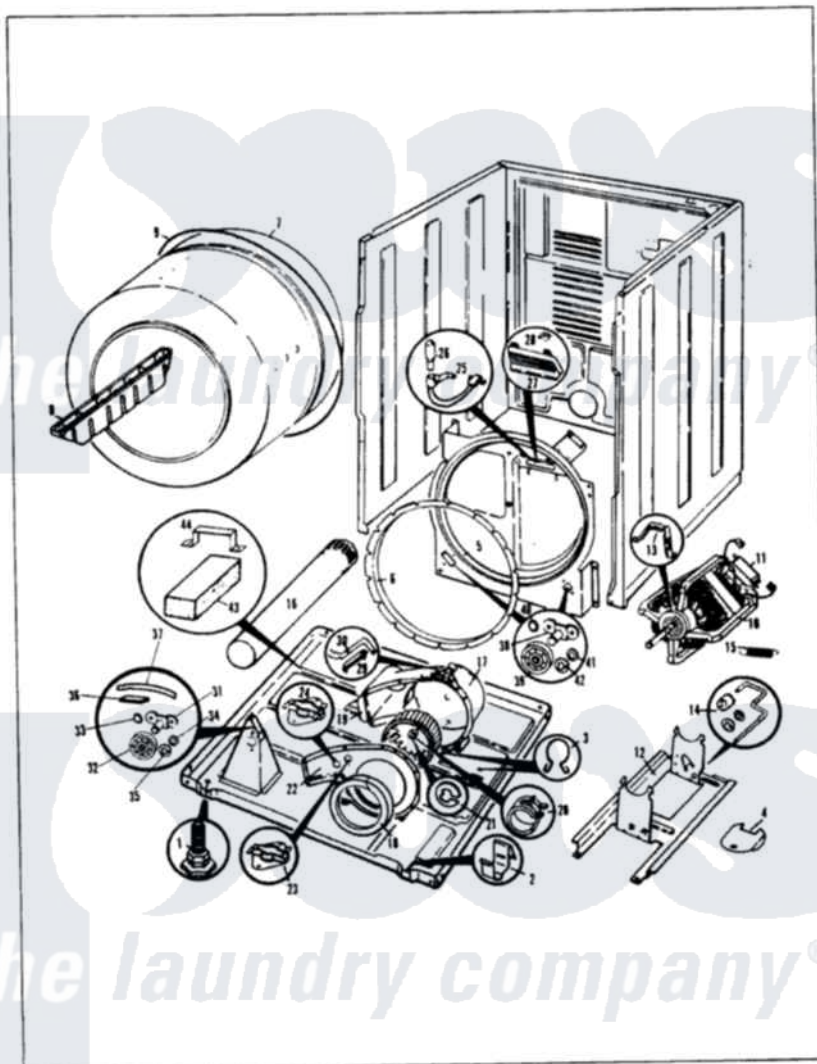

# Magic Chef YE20FA4 02 - CYLINDER & DRIVE

MAGIC CHEF YE20FN-4 CYLINDER & DRIVE

Issued 11/87

Magic Chef [Residential Magic Chef YE20FA4 Dryer Parts](#) Parts Diagram 02 - CYLINDER & DRIVE  
 Click on the part number to view part

Item	Original Part Number	Replaced By	Status	Part Description
1	63-5519		Not Available	LEG, LEVELING
2	<a href="#">53-0120</a>			Clip, Front Panel
3	25-7027	<a href="#">16515</a>		Clip
4	53-0153		Not Available	SHIELD, WIRING
"	25-7741	<a href="#">W10116760</a>		Screw
5	53-0175	<a href="#">LA-1054</a>		Dryer Bulkhead Kit
"	25-7733	<a href="#">681414</a>		Screw, 10AB X 1/2
6	53-0282	<a href="#">31001637</a>		Seal Assembly, Cylinder Front
7	53-0178	<a href="#">53-1250</a>		Cylinder
8	53-0117		Not Available	BAFFLE, GRAY
"	25-7759	<a href="#">3196164</a>		Screw
9	<a href="#">LA-1004</a>			Motor Mtg. Kit
"	53-0186	<a href="#">341241</a>		Belt
10	53-1041	<a href="#">LA-1004</a>		Motor Mtg. Kit
11	73-0467		Not Available	MOTOR SWITCH
"	<a href="#">53-0332</a>			Motor Switch