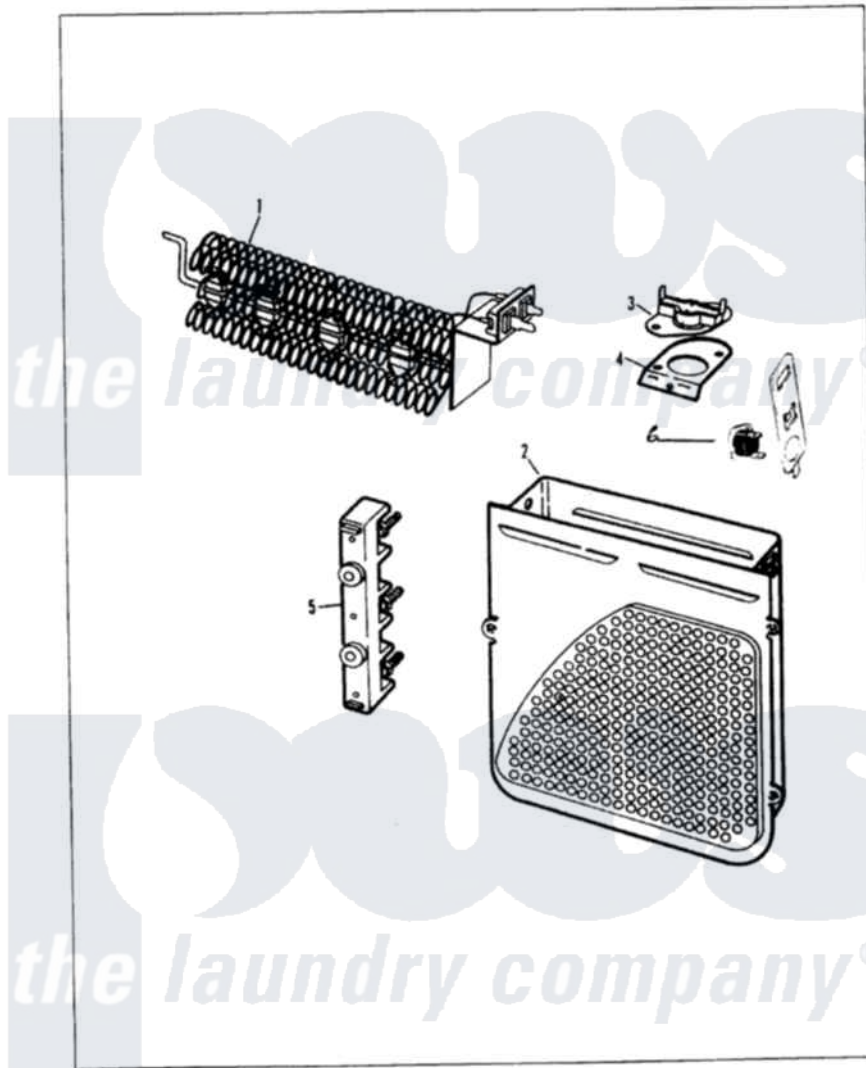

# Magic Chef YE20FA4 03 - HEATER

MAGIC CHEF

YE20FN-4

HEATER

Issued 11/87

Magic Chef [Residential Magic Chef YE20FA4 Dryer Parts](#) Parts Diagram 03 - HEATER

[Click on the part number to view part](#)

Item	Original Part Number	Replaced By	Status	Part Description
1	<a href="#">25-7863</a>			Screw
"	53-0920	<a href="#">LA-1044</a>		Element
2	25-7819	<a href="#">M0217225</a>		Screw
"	<a href="#">53-1232</a>			Heater Housing Assembly
"	<a href="#">53-0191</a>			Heater Housing Assembly
3	<a href="#">53-0771</a>			Thermostat, Hi-Limit
"	25-3083	<a href="#">212951</a>		Screw, No.6-32 X 1/4 Inch
4	<a href="#">53-0285</a>			Bracket, Thermostat
"	<a href="#">53-1182</a>			Fuse, Thermal
"	25-7741	<a href="#">W10116760</a>		Screw
5	25-0027	<a href="#">112432</a>		Nut
"	25-7803	<a href="#">3400074</a>		Screw
"	25-6124		Not Available	NUT
"	25-3123		Not Available	WASHER, CUP
"	<a href="#">25-3122</a>			Washer, Flat
"	53-0166	<a href="#">53-1518</a>		Block, Terminal