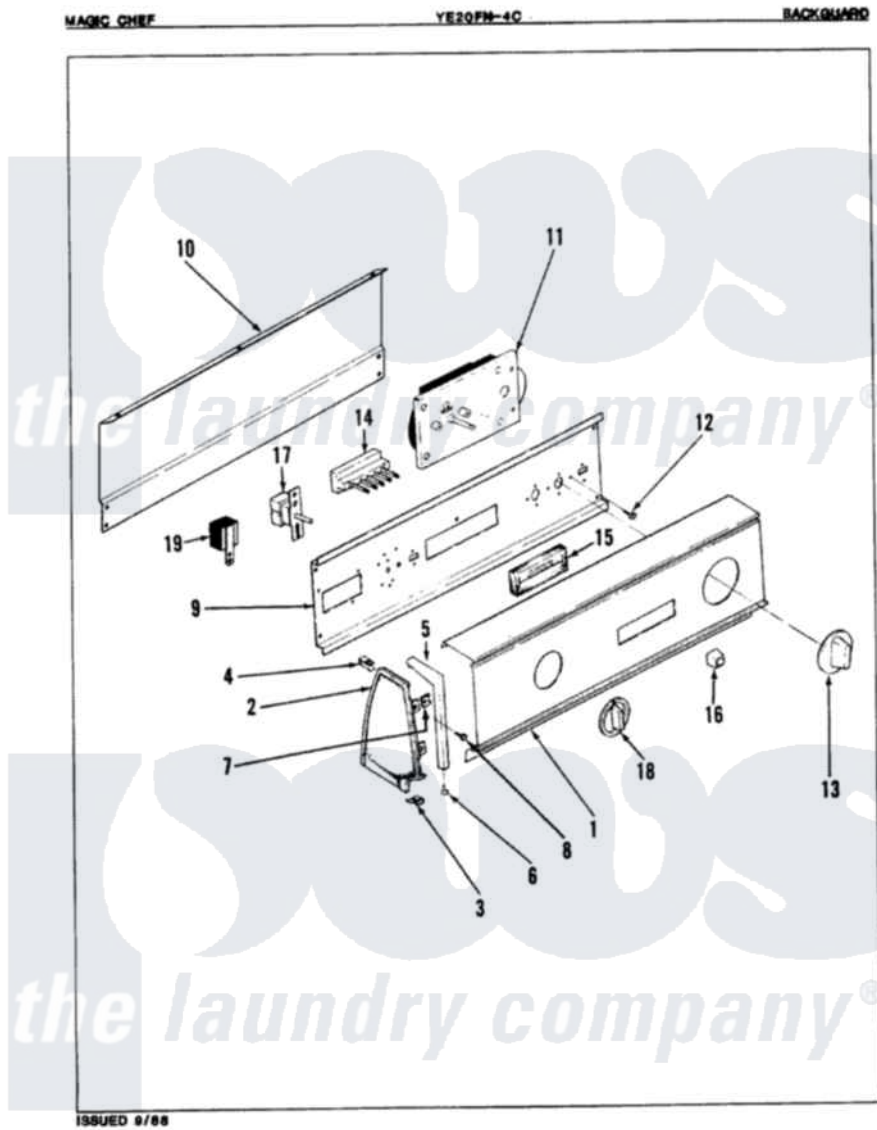

Magic Chef YE20FA4C 01 - CONTROL PANEL (REV. A-B)

Magic Chef [Residential Magic Chef YE20FA4C Dryer Parts](#) Parts Diagram 01 - CONTROL PANEL (REV. A-B)
 Click on the part number to view part

Item	Original Part Number	Replaced By	Status	Part Description
1	53-0993		Not Available	CONTROL PANEL
2	53-0265			LH Endcap
"	25-7649	910187		Screw
"	25-7702			Speedclip, End Cap To Control Panel
"	53-0264			RH Endcap
3	25-7697	25-2219		Screw
"	25-7851			Speedclip, End Cap To Top
4	25-7435	33002917		Screw, No.10-16
"	25-7852			Speedclip, Rr Shld To End Cap
5	53-0278		Not Available	TRIM, END CAP (LT)
"	53-0277		Not Available	TRIM, END CAP (RT)
6	25-7760			Screw
7	25-7435	33002917		Screw, No.10-16
8	25-3092	90767		Screw, 8A X 3/8 HeX Washer Head Tapping

9	53-0323		Not Available	CONTROL SHIELD
10	53-0268	21001460		Shield, Rear
"		25-3457		Screw, Sems
11	63-6743	31001484		Resistor Assembly
"	53-1145		Not Available	TIMER
12	25-0205	216412		Screw, Bracket To Timer
13	53-0653	31001219		Knob Ski
14	25-3092	90767		Screw, 8A X 3/8 HeX Washer Head Tapping
"	25-7712		Not Available	SCREW
"	33-6621		Not Available	BRACKET, SWITCH
"	63-5483		Not Available	5 PB SWITCH
15	33-8541		Not Available	SWITCH PAD
16	35-0385			Pushbutton
17	53-0346	53-1263		Rotary Switch
"	25-3092	90767		Screw, 8A X 3/8 HeX Washer Head Tapping
18	35-0147		Not Available	SELECTOR KNOB
19	25-3092	90767		Screw, 8A X 3/8 HeX Washer Head Tapping
"	63-6731	53-1639		Buzzer Assembly