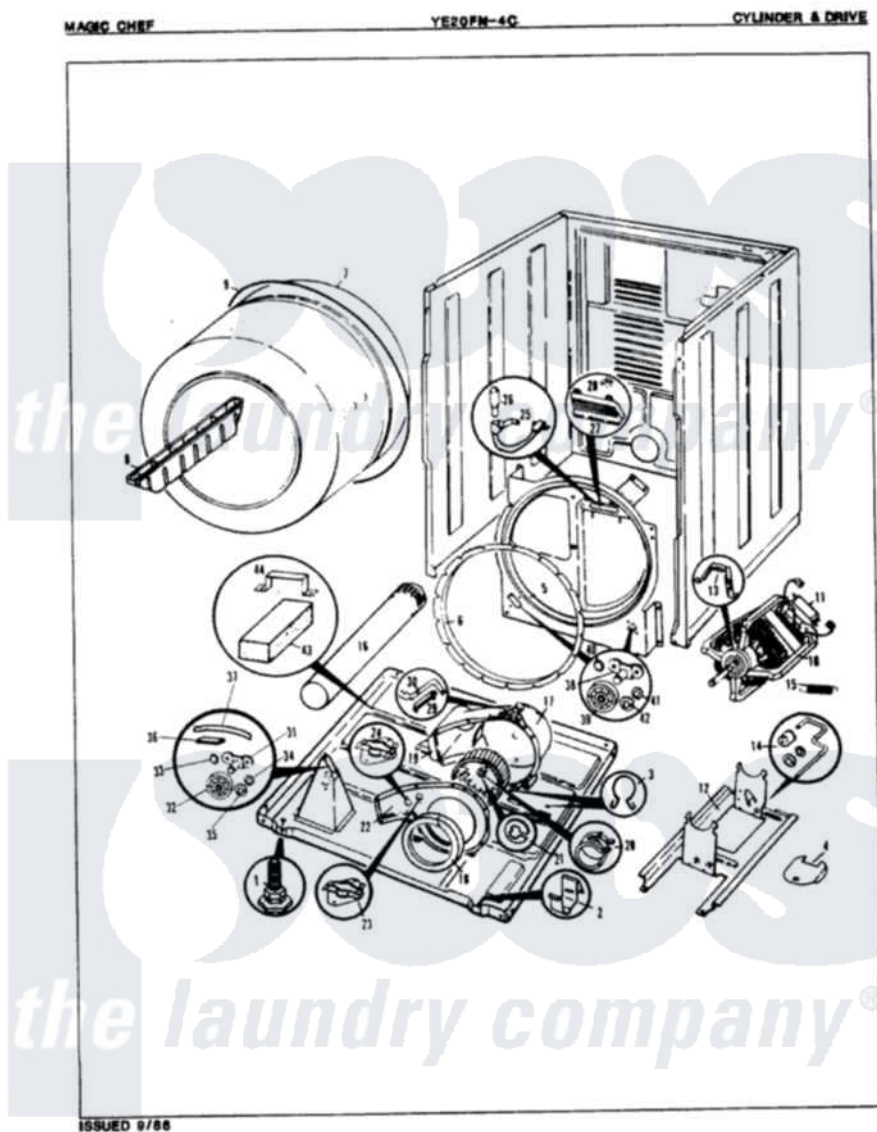

# Magic Chef YE20FA4C 02 - CYLINDER & DRIVE (REV. A-B)

Magic Chef [Residential Magic Chef YE20FA4C Dryer Parts](#) Parts Diagram 02 - CYLINDER & DRIVE (REV. A-B)  
 Click on the part number to view part

Item	Original Part Number	Replaced By	Status	Part Description
1	63-5519		Not Available	LEG, LEVELING
2	<a href="#">53-0120</a>			Clip, Front Panel
3	25-7027	<a href="#">16515</a>		Clip
4	53-0153		Not Available	SHIELD, WIRING
"	25-7741	<a href="#">W10116760</a>		Screw
5	53-0175	<a href="#">LA-1054</a>		Dryer Bulkhead Kit
"	25-7733	<a href="#">681414</a>		Screw, 10AB X 1/2
6	53-0282	<a href="#">31001637</a>		Seal Assembly, Cylinder Front
7	53-0178	<a href="#">53-1250</a>		Cylinder
8	25-7759	<a href="#">3196164</a>		Screw
"	53-0117		Not Available	BAFFLE, GRAY
9	53-0186	<a href="#">341241</a>		Belt
"	<a href="#">LA-1004</a>			Motor Mtg. Kit
10	53-1041	<a href="#">LA-1004</a>		Motor Mtg. Kit
11	73-0467		Not Available	MOTOR SWITCH
"	<a href="#">53-0332</a>			Motor Switch