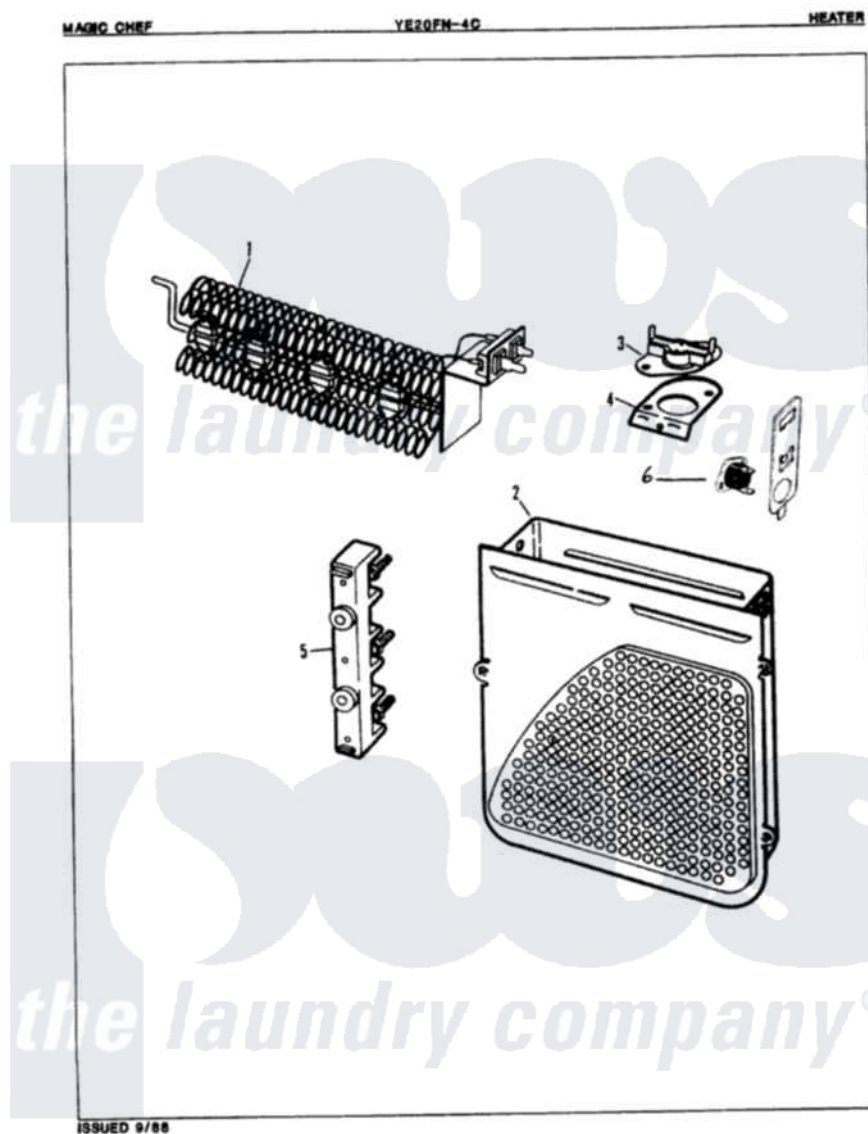

Magic Chef YE20FA4C 03 - HEATER (REV. A-B)

Magic Chef [Residential Magic Chef YE20FA4C Dryer Parts](#) Parts Diagram 03 - HEATER (REV. A-B)
 Click on the part number to view part

Item	Original Part Number	Replaced By	Status	Part Description
1	25-7863			Screw
"	53-0920	LA-1044		Element
2	25-7819	M0217225		Screw
"	53-1232			Heater Housing Assembly
"	53-0191			Heater Housing Assembly
3	53-0771			Thermostat, Hi-Limit
"	25-3083	212951		Screw, No.6-32 X 1/4 Inch
4	53-0285			Bracket, Thermostat
"	53-1181			Bracket, Thermal Fuse
"	25-7741	W10116760		Screw
5	25-0027	112432		Nut
"	25-7803	3400074		Screw
"	25-6124		Not Available	NUT
"	25-3123		Not Available	WASHER, CUP
"	25-3122			Washer, Flat
"	53-0166	53-1518		Block, Terminal