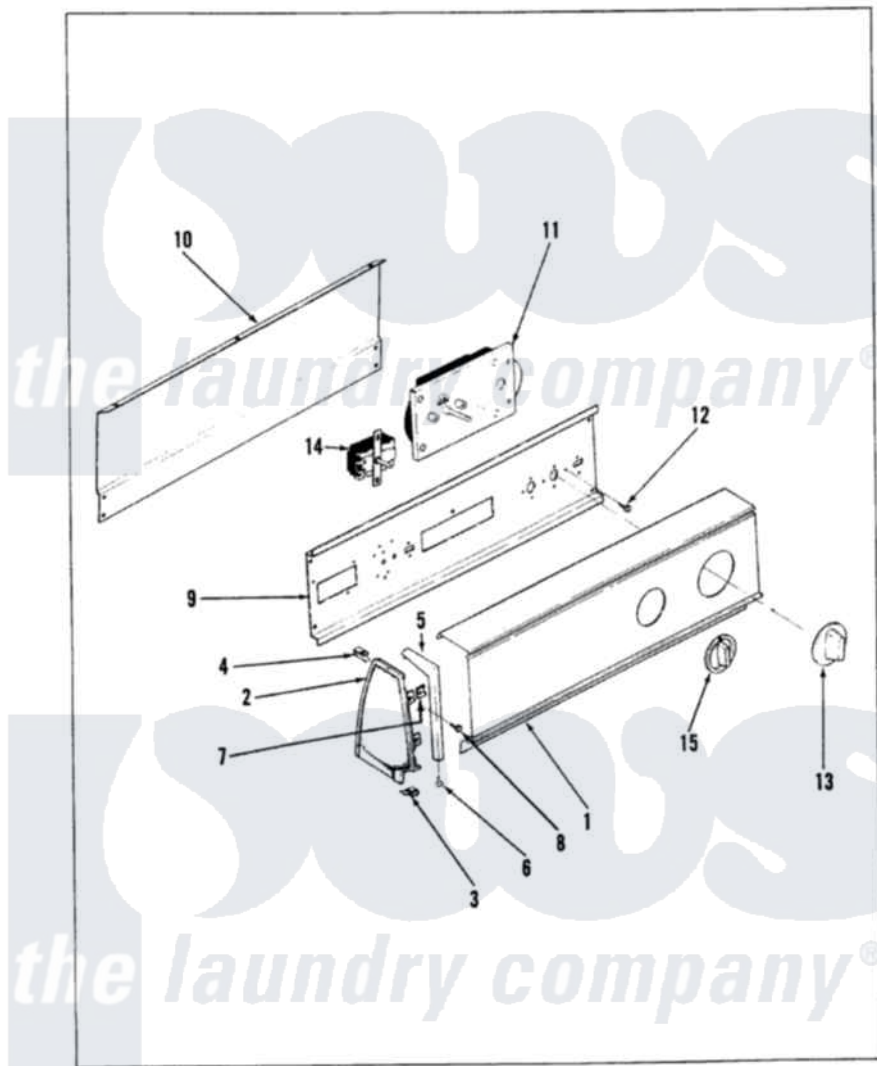

# Magic Chef YE20FN1 01 - CONTROL PANEL

MAGIC CHEF YE20FN-1 BACKGUARD

Issued 11/87

Magic Chef [Residential Magic Chef YE20FN1 Dryer Parts](#) Parts Diagram 01 - CONTROL PANEL

[Click on the part number to view part](#)

Item	Original Part Number	Replaced By	Status	Part Description
1	53-0991		Not Available	CONTROL PANEL
2	<a href="#">53-0264</a>			RH Endcap
"	25-7649	<a href="#">910187</a>		Screw
"	<a href="#">25-7702</a>			Speedclip, End Cap To Control Panel
"	<a href="#">53-0265</a>			LH Endcap
3	25-7697	<a href="#">25-2219</a>		Screw
"	<a href="#">25-7851</a>			Speedclip, End Cap To Top
4	25-7435	<a href="#">33002917</a>		Screw, No.10-16
"	<a href="#">25-7852</a>			Speedclip, Rr Shld To End Cap
5	53-0277		Not Available	TRIM, END CAP (RT)
"	53-0278		Not Available	TRIM, END CAP (LT)
6	<a href="#">25-7760</a>			Screw
7	<a href="#">25-7702</a>			Speedclip, End Cap To Control Panel
8	25-3092	<a href="#">90767</a>		Screw, 8A X 3/8 HeX Washer Head Tapping

9	53-0365	<a href="#">53-1676</a>	Shield, Control
10	53-0268	<a href="#">21001460</a>	Shield, Rear
11	63-6743	<a href="#">31001484</a>	Resistor Assembly
"	53-0635	Not Available	TIMER MOTOR
"	<a href="#">53-0662</a>		Timer
12	25-0205	<a href="#">216412</a>	Screw, Bracket To Timer
13	53-0653	<a href="#">31001219</a>	Knob Ski
14	<a href="#">53-0456</a>		Switch, Selector
"	25-3092	<a href="#">90767</a>	Screw, 8A X 3/8 HeX Washer Head Tapping
15	35-0168	Not Available	SELECTOR KNOB