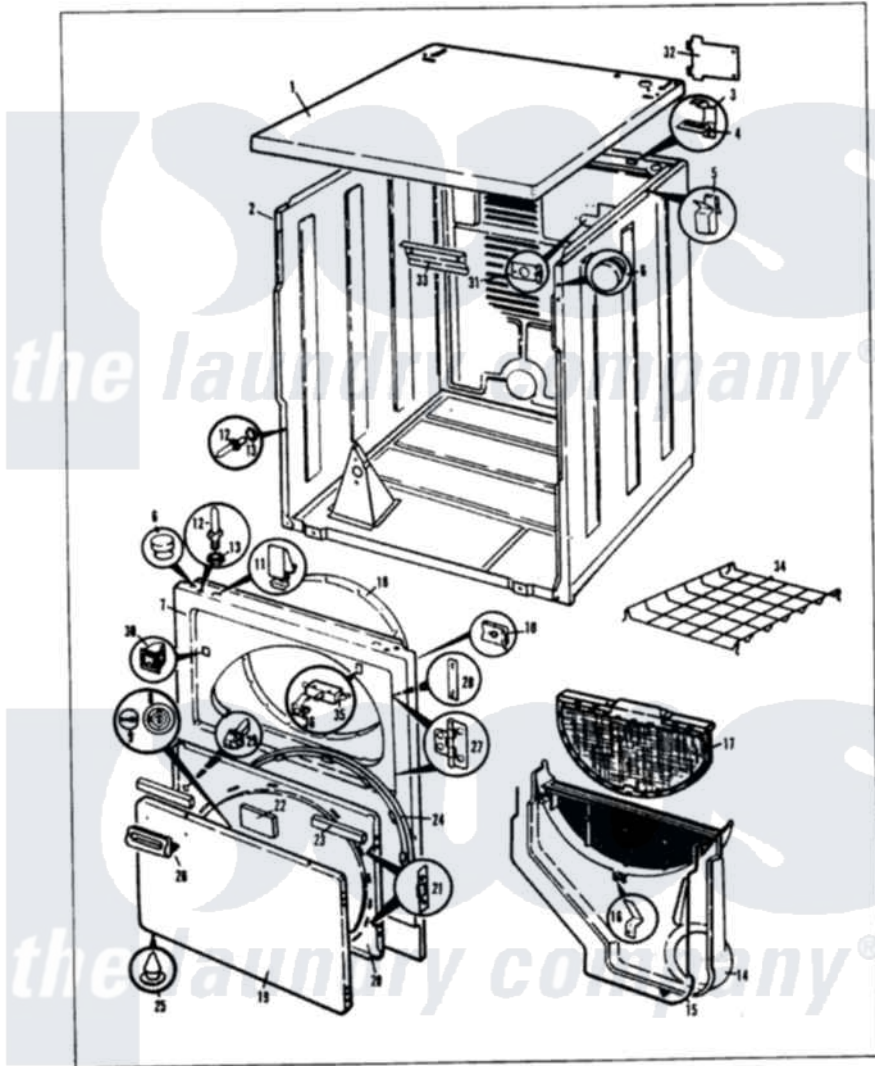

# Magic Chef YE20FN1 03 - EXTERIOR

MAGIC CHEF YE20FN-1 EXTERIOR

Issued 11/87

Magic Chef [Residential Magic Chef YE20FN1 Dryer Parts](#) Parts Diagram 03 - EXTERIOR  
 Click on the part number to view part

Item	Original Part Number	Replaced By	Status	Part Description
1	53-0314		Not Available	CABINET TOP
2	53-0160	<a href="#">31001714</a>		Cabinet And Base Assembly
3	<a href="#">63-5712</a>			Hinge, Cabinet Top
4	<a href="#">33-0930</a>			Pad, Top Hinge
"	25-3092	<a href="#">90767</a>		Screw, 8A X 3/8 HeX Washer Head Tapping
5	<a href="#">25-3034</a>			Clip, Wiring
6	<a href="#">33-2653</a>			Bumper, Cabinet
7	53-0726	<a href="#">31001771</a>		Panel, Front
10	25-7817		Not Available	CLIP, U-TYPE
"	25-7820	<a href="#">489478</a>		Screw, 8 X 1/2
11	<a href="#">25-7220</a>			Clip, Cabinet Top
12	63-6148	<a href="#">53-0643</a>		Pin, Locator
13	25-0224	<a href="#">3400029</a>		Nut, Adapter Plate
"	<a href="#">53-0200</a>			Sleeve, Locator Pin
14	53-0917	<a href="#">12001324</a>		Duct Kit, Collector
"	53-0917	<a href="#">12001324</a>		Duct Kit, Collector