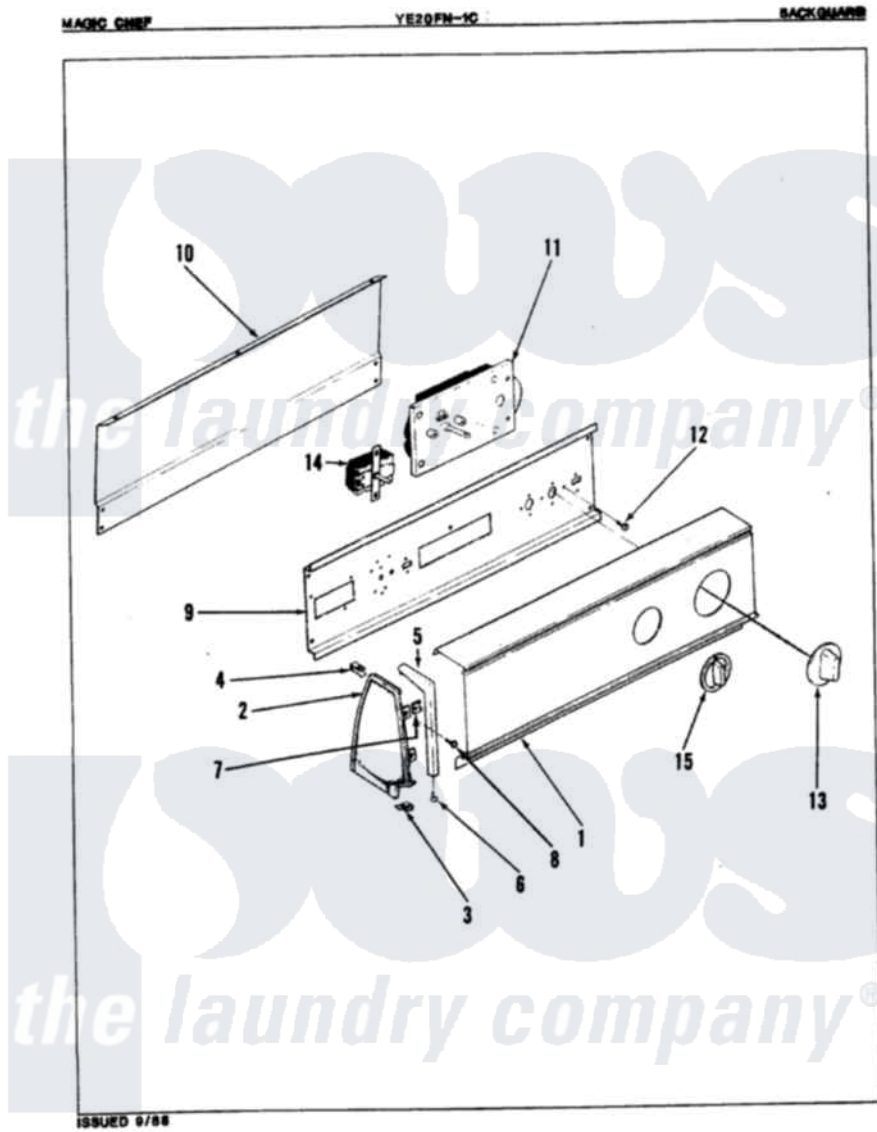

Magic Chef YE20FN1C 01 - CONTROL PANEL (REV. A-B)

Magic Chef [Residential Magic Chef YE20FN1C Dryer Parts](#) Parts Diagram 01 - CONTROL PANEL (REV. A-B)
 Click on the part number to view part

Item	Original Part Number	Replaced By	Status	Part Description
1	53-0991		Not Available	CONTROL PANEL
2	53-0265			LH Endcap
"	25-7649	910187		Screw
"	25-7702			Speedclip, End Cap To Control Panel
"	53-0264			RH Endcap
3	25-7851			Speedclip, End Cap To Top
"	25-7697	25-2219		Screw
4	25-7435	33002917		Screw, No.10-16
"	25-7852			Speedclip, Rr Shld To End Cap
5	53-0278		Not Available	TRIM, END CAP (LT)
"	53-0277		Not Available	TRIM, END CAP (RT)
6	25-7760			Screw
7	25-7702			Speedclip, End Cap To Control Panel
8	25-3092	90767		Screw, 8A X 3/8 HeX Washer Head Tapping

9	53-0365	53-1676	Shield, Control
10	53-0268	21001460	Shield, Rear
11	63-6743	31001484	Resistor Assembly
"	53-0635	Not Available	TIMER MOTOR
"	53-1135	Not Available	TIMER
12	25-0205	216412	Screw, Bracket To Timer
13	53-0653	31001219	Knob Ski
14	53-0456		Switch, Selector
"	25-3092	90767	Screw, 8A X 3/8 HeX Washer Head Tapping
15	35-0147	Not Available	SELECTOR KNOB
16	53-1040	Not Available	MANUAL, USE & CARE