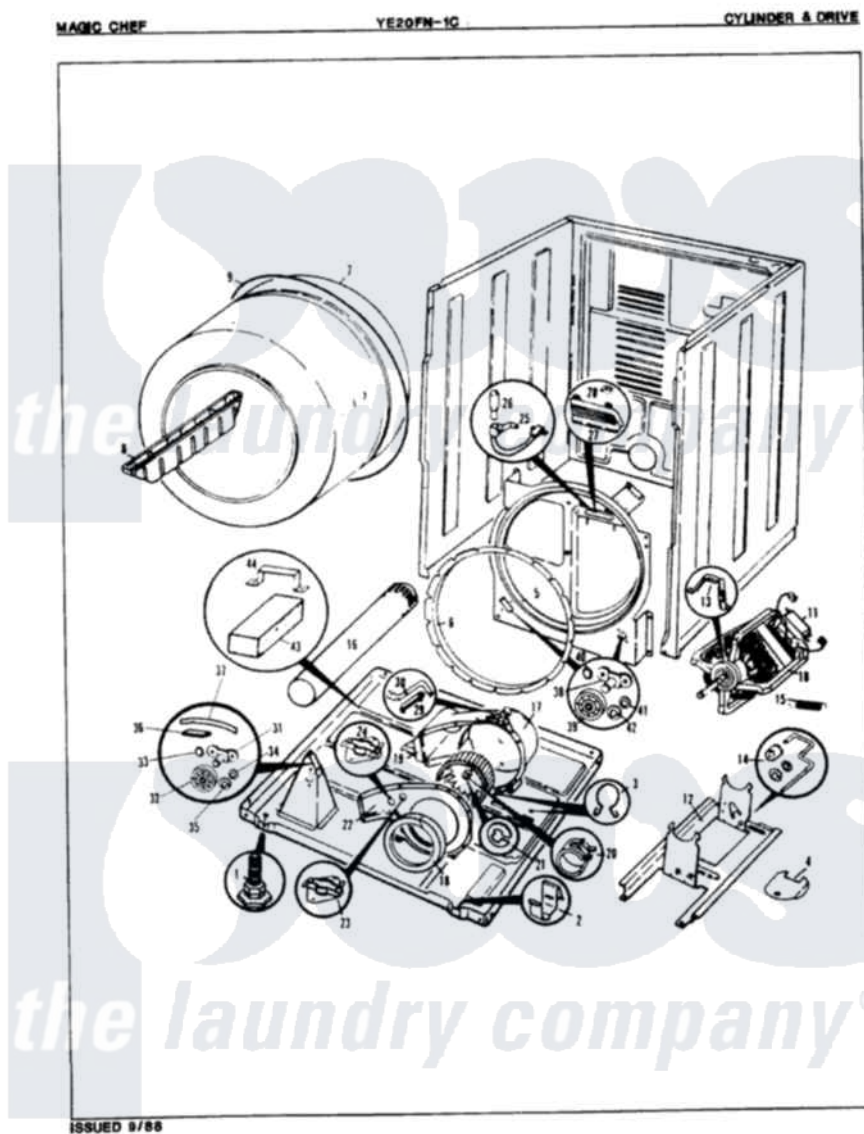

Magic Chef YE20FN1C 02 - CYLINDER & DRIVE (REV. A-B)

Magic Chef [Residential Magic Chef YE20FN1C Dryer Parts](#) Parts Diagram 02 - CYLINDER & DRIVE (REV. A-B)
 Click on the part number to view part

Item	Original Part Number	Replaced By	Status	Part Description
1	63-5519		Not Available	LEG, LEVELING
2	53-0120			Clip, Front Panel
3	25-7027	16515		Clip
4	25-7741	W10116760		Screw
"	53-0153		Not Available	SHIELD, WIRING
5	25-7733	681414		Screw, 10AB X 1/2
"	53-0131	LA-1054		Dryer Bulkhead Kit
6	53-0282	31001637		Seal Assembly, Cylinder Front
7	53-0178	53-1250		Cylinder
8	25-7759	3196164		Screw
"	53-0117		Not Available	BAFFLE, GRAY
9	LA-1004			Motor Mtg. Kit
"	53-0186	341241		Belt
10	53-1041	LA-1004		Motor Mtg. Kit
11	53-0332			Motor Switch
"	73-0467		Not Available	MOTOR SWITCH