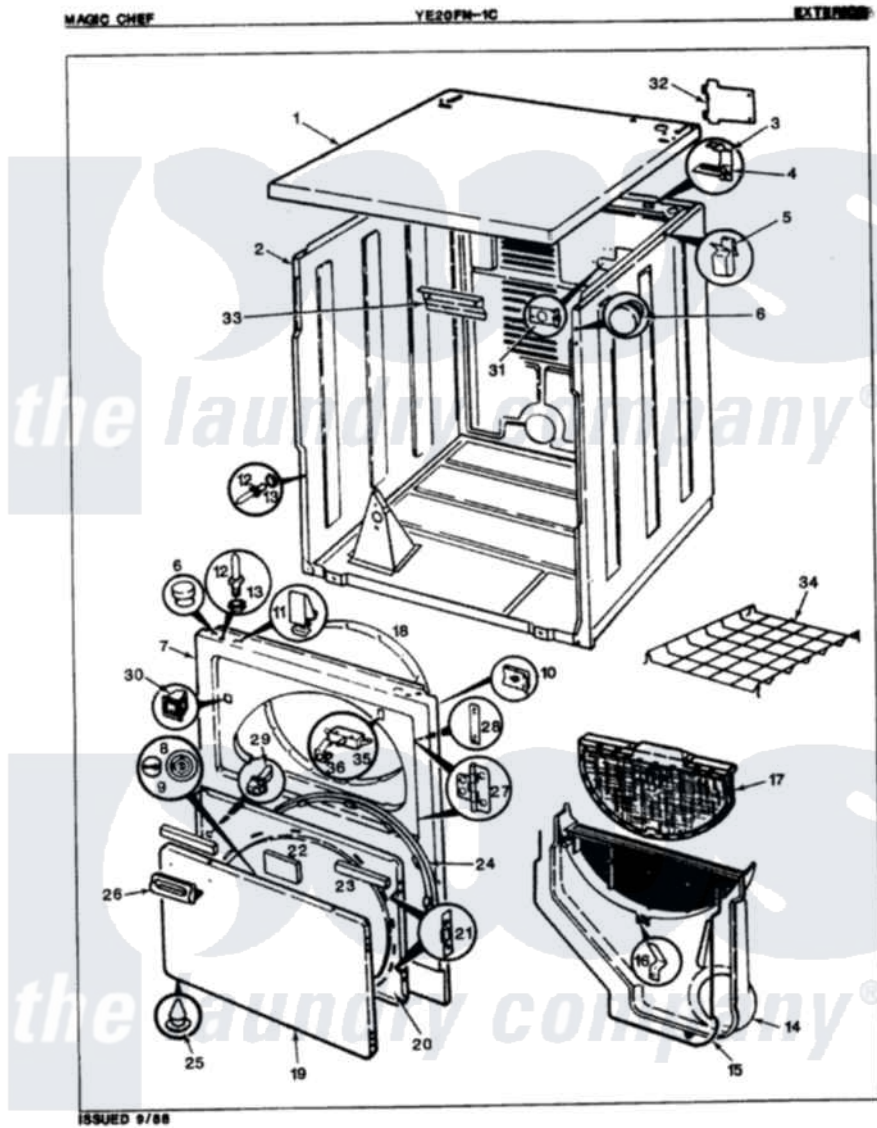

Magic Chef YE20FN1C 03 - EXTERIOR (REV. A-B)

Magic Chef [Residential Magic Chef YE20FN1C Dryer Parts](#) Parts Diagram 03 - EXTERIOR (REV. A-B)
 Click on the part number to view part

Item	Original Part Number	Replaced By	Status	Part Description
1	53-0314		Not Available	CABINET TOP
2	53-0160	31001714		Cabinet And Base Assembly
3	63-5712			Hinge, Cabinet Top
4	25-3092	90767		Screw, 8A X 3/8 HeX Washer Head Tapping
"	33-0930			Pad, Top Hinge
5	25-3034			Clip, Wiring
6	33-2653			Bumper, Cabinet
7	53-0726	31001771		Panel, Front
8	W10124350		Not Available	NOT REQUIRED PART OR SEE NOTE
9	W10124350		Not Available	NOT REQUIRED PART OR SEE NOTE
10	25-7820	489478		Screw, 8 X 1/2
"	25-7817		Not Available	CLIP, U-TYPE
11	25-7220			Clip, Cabinet Top
12	63-6148	53-0643		Pin, Locator

13	53-0200		Sleeve, Locator Pin
"	25-0224	3400029	Nut, Adapter Plate
14	25-7810	415013-35	Screw
"	53-0917	12001324	Duct Kit, Collector
15	53-0204		Seal
16	53-0123		Clip
17	53-0918		Filter, Lint
18	53-0282	31001637	Seal Assembly, Cylinder Front
19	53-0154		Panel, Outer Door
20	53-0104	LA-1024	Inner Door Kit
21	53-0119		Clip, Hinge
22	53-0251	53-1490	Door Pad
23	53-0252	53-1491	Door Pad
24	25-7770	3196169	Screw, Element
"	53-0112	31001529	Seal, Door
25	25-3534	25-7889	Plug Button
26	25-7810	415013-35	Screw
"	53-0928	53-0927	Handle, Door
27	53-0122	53-1492	Hinge, Dryer Door
28	LA-1003		Door Catch Kit
"	25-7809		Screw, No.6-20 1/2 Flthd Torx
"	53-0121	Not Available	TWIN NUT
29	73-0033	LA-1003	Door Catch Kit
30	53-0187	LA-1003	Door Catch Kit
31	53-0135	Not Available	SUPPORT, POWER CORD
"	25-7828	489483	Screw 10-32 X 1/2
32	25-7857	90767	Screw, 8A X 3/8 HeX Washer Head Tapping
"	53-0284		Cover, Terminal
33	25-3457		Screw, Sems
"	53-0133		Shield, Heat
34	W10124350	Not Available	NOT REQUIRED PART OR SEE NOTE
"	LA-1005		Switch Kit
35	53-0147	53-0148	Switch, Door
36	63-5990	31001319	Clip, Switch