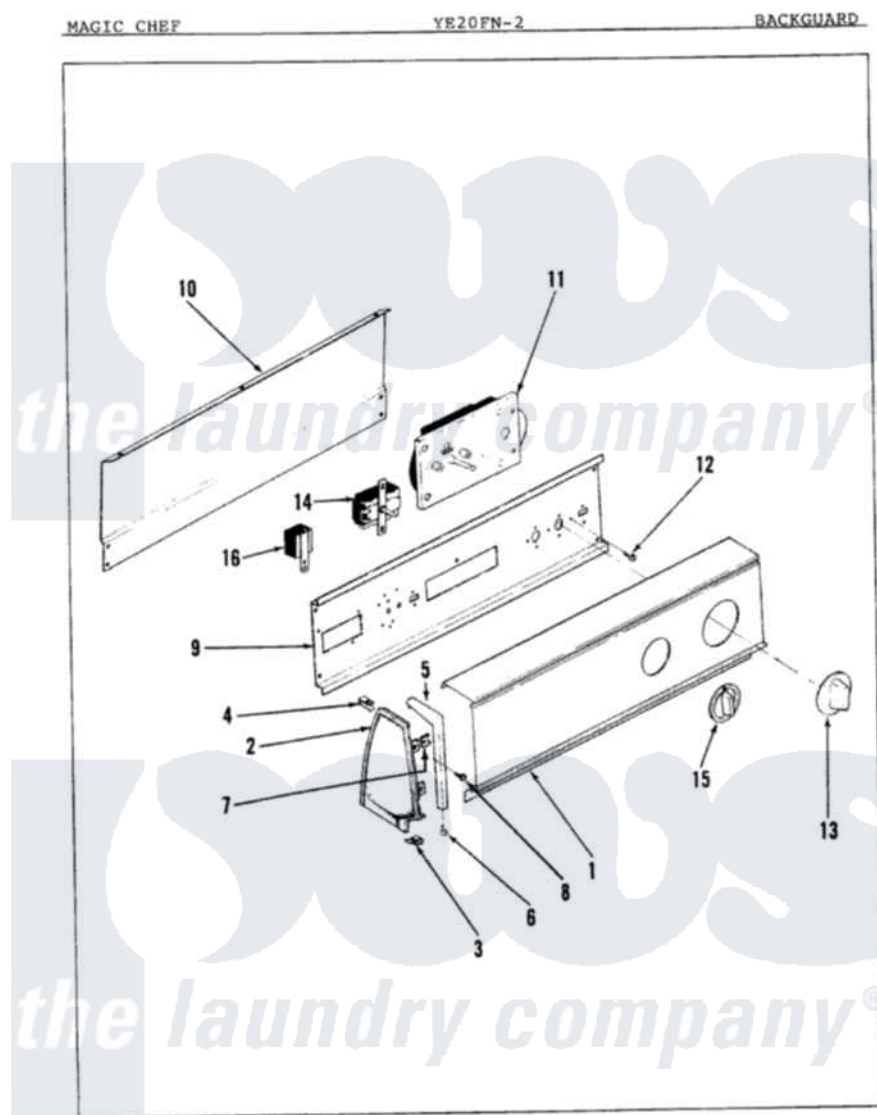

Magic Chef YE20FN2 01 - CONTROL PANEL

Issued 11/87

Magic Chef [Residential Magic Chef YE20FN2 Dryer Parts](#) Parts Diagram 01 - CONTROL PANEL

[Click on the part number to view part](#)

Item	Original Part Number	Replaced By	Status	Part Description
1	53-0992		Not Available	CONTROL PANEL
2	53-0264			RH Endcap
"	25-7649	910187		Screw
"	25-7702			Speedclip, End Cap To Control Panel
"	53-0265			LH Endcap
3	25-7697	25-2219		Screw
"	25-7851			Speedclip, End Cap To Top
4	25-7435	33002917		Screw, No.10-16
"	25-7852			Speedclip, Rr Shld To End Cap
5	53-0278		Not Available	TRIM, END CAP (LT)
"	53-0277		Not Available	TRIM, END CAP (RT)
6	25-7760			Screw
7	25-7702			Speedclip, End Cap To Control Panel
8	25-3092	90767		Screw, 8A X 3/8 HeX Washer Head Tapping

9	53-0365	53-1676	Shield, Control
10	53-0268	21001460	Shield, Rear
11	63-6752		Not Available TIMER MOTOR
"	53-0657		Timer
"	63-6743	31001484	Resistor Assembly
12	25-0205	216412	Screw, Bracket To Timer
13	53-0653	31001219	Knob Ski
14	53-0394	53-1264	Rotary Switch
"	25-3092	90767	Screw, 8A X 3/8 HeX Washer Head Tapping
15	35-0168		Not Available SELECTOR KNOB
16	63-6731	53-1639	Buzzer Assembly
"	25-3092	90767	Screw, 8A X 3/8 HeX Washer Head Tapping