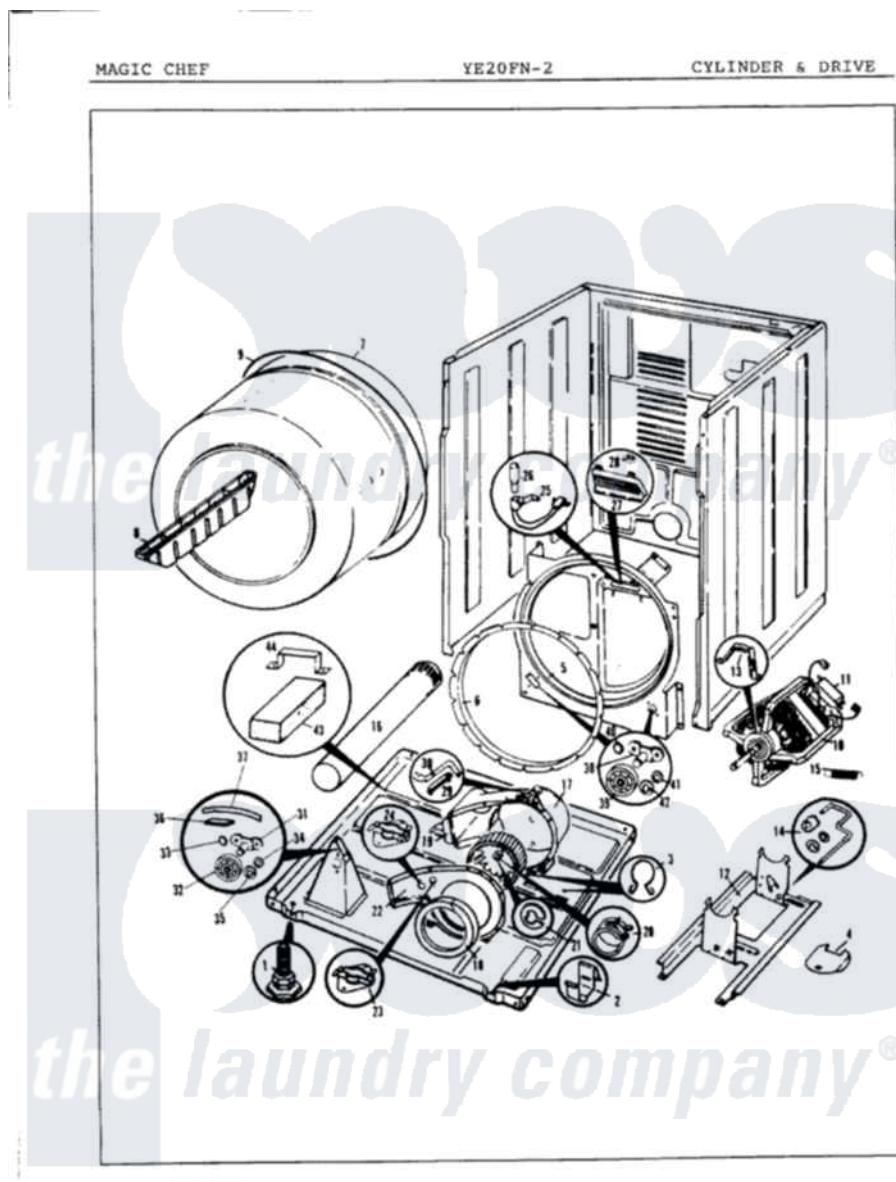

Magic Chef YE20FN2 02 - CYLINDER & DRIVE

Issued 11/87

Magic Chef [Residential Magic Chef YE20FN2 Dryer Parts](#) Parts Diagram 02 - CYLINDER & DRIVE
 Click on the part number to view part

Item	Original Part Number	Replaced By	Status	Part Description
1	63-5519		Not Available	LEG, LEVELING
2	53-0120			Clip, Front Panel
3	25-7027	16515		Clip
4	53-0153		Not Available	SHIELD, WIRING
"	25-7741	W10116760		Screw
5	53-0131	LA-1054		Dryer Bulkhead Kit
"	25-7733	681414		Screw, 10AB X 1/2
6	53-0282	31001637		Seal Assembly, Cylinder Front
7	53-0178	53-1250		Cylinder
8	53-0117		Not Available	BAFFLE, GRAY
"	25-7759	3196164		Screw
9	LA-1004			Motor Mtg. Kit
"	53-0186	341241		Belt
10	53-1041	LA-1004		Motor Mtg. Kit
11	53-0332			Motor Switch
"	73-0467		Not Available	MOTOR SWITCH