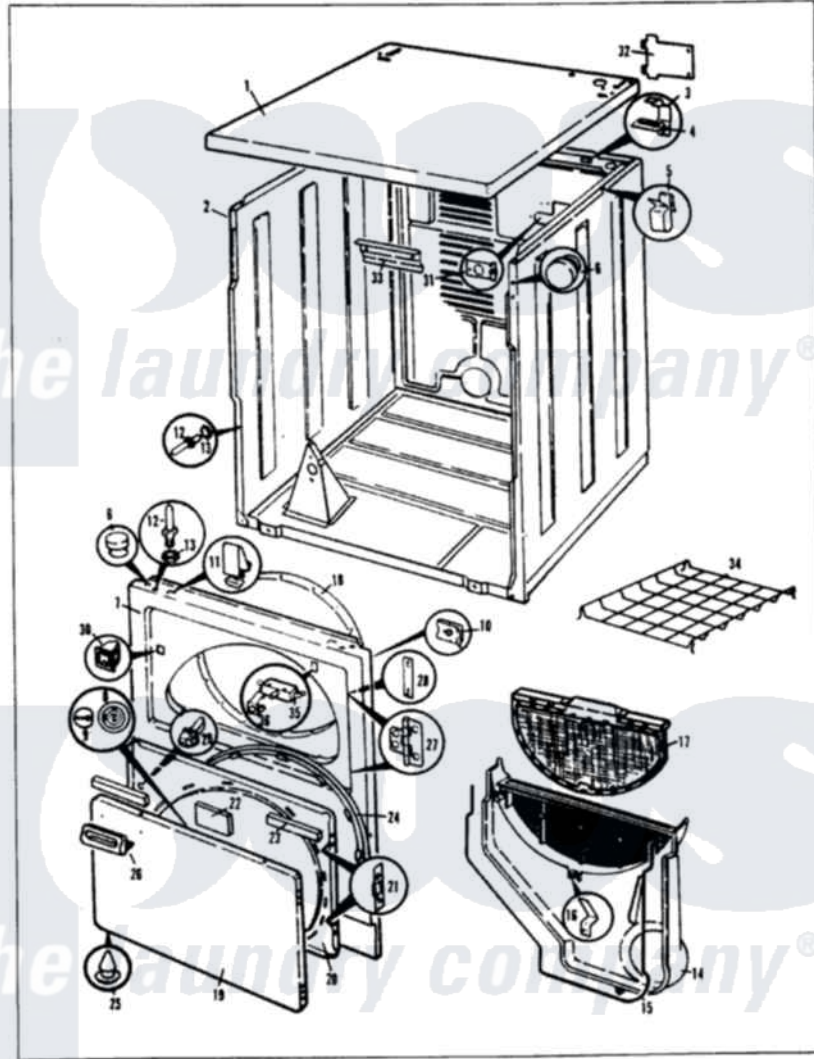

# Magic Chef YE20FN2 03 - EXTERIOR

MAGIC CHEF

YE20FN-2

EXTERIOR

Issued 11/87

Magic Chef [Residential Magic Chef YE20FN2 Dryer Parts](#) Parts Diagram 03 - EXTERIOR  
 Click on the part number to view part

Item	Original Part Number	Replaced By	Status	Part Description
1	53-0314		Not Available	CABINET TOP
2	53-0160	<a href="#">31001714</a>		Cabinet And Base Assembly
3	<a href="#">63-5712</a>			Hinge, Cabinet Top
4	<a href="#">33-0930</a>			Pad, Top Hinge
"	25-3092	<a href="#">90767</a>		Screw, 8A X 3/8 HeX Washer Head Tapping
5	<a href="#">25-3034</a>			Clip, Wiring
6	<a href="#">33-2653</a>			Bumper, Cabinet
7	53-0726	<a href="#">31001771</a>		Panel, Front
10	25-7817		Not Available	CLIP, U-TYPE
"	25-7820	<a href="#">489478</a>		Screw, 8 X 1/2
11	<a href="#">25-7220</a>			Clip, Cabinet Top
12	63-6148	<a href="#">53-0643</a>		Pin, Locator
13	25-0224	<a href="#">3400029</a>		Nut, Adapter Plate
"	<a href="#">53-0200</a>			Sleeve, Locator Pin
14	53-0917	<a href="#">12001324</a>		Duct Kit, Collector
"	53-0917	<a href="#">12001324</a>		Duct Kit, Collector