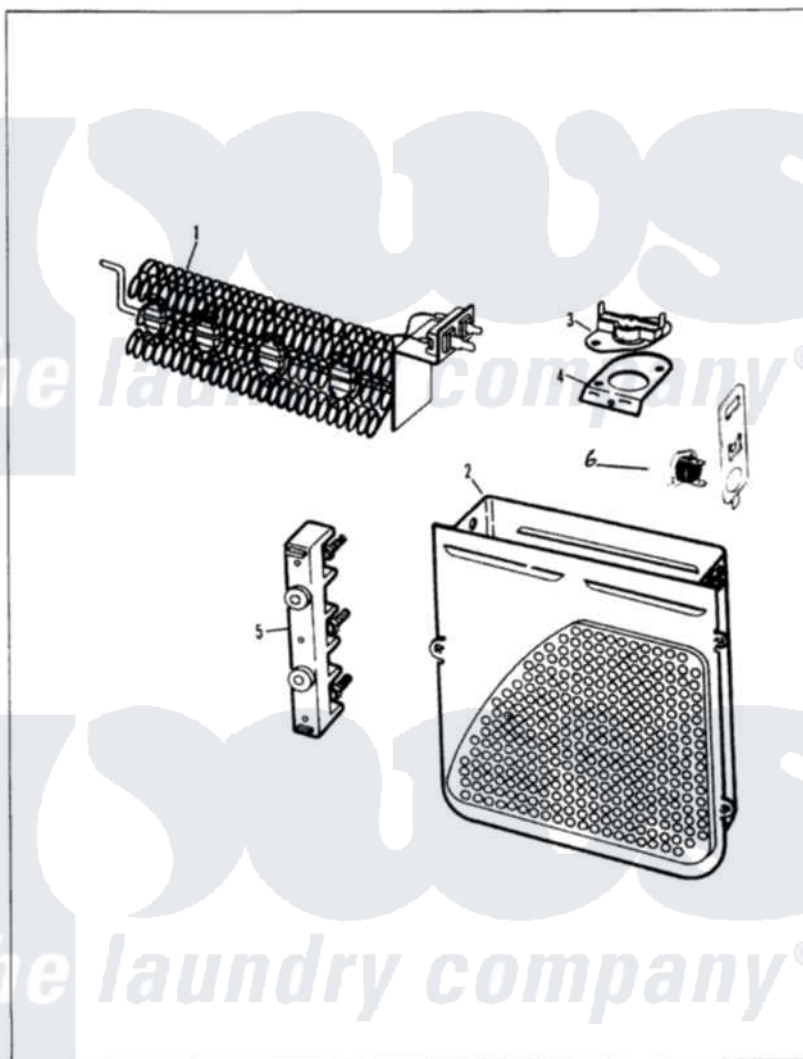

# Magic Chef YE20FN2 04 - HEATER

MAGIC CHEF

YE20FN-2

HEATER

Issued 11/87

Magic Chef [Residential Magic Chef YE20FN2 Dryer Parts](#) Parts Diagram 04 - HEATER

[Click on the part number to view part](#)

Item	Original Part Number	Replaced By	Status	Part Description
1	<a href="#">25-7863</a>			Screw
"	53-0920	<a href="#">LA-1044</a>		Element
2	25-7819	<a href="#">M0217225</a>		Screw
"	<a href="#">53-1232</a>			Heater Housing Assembly
"	<a href="#">53-0191</a>			Heater Housing Assembly
3	<a href="#">53-0771</a>			Thermostat, Hi-Limit
"	25-3083	<a href="#">212951</a>		Screw, No.6-32 X 1/4 Inch
4	<a href="#">53-0285</a>			Bracket, Thermostat
"	<a href="#">53-1181</a>			Bracket, Thermal Fuse
"	25-7741	<a href="#">W10116760</a>		Screw
5	25-0027	<a href="#">112432</a>		Nut
"	25-7803	<a href="#">3400074</a>		Screw
"	25-6124		Not Available	NUT
"	25-3123		Not Available	WASHER, CUP
"	<a href="#">25-3122</a>			Washer, Flat
"	53-0166	<a href="#">53-1518</a>		Block, Terminal