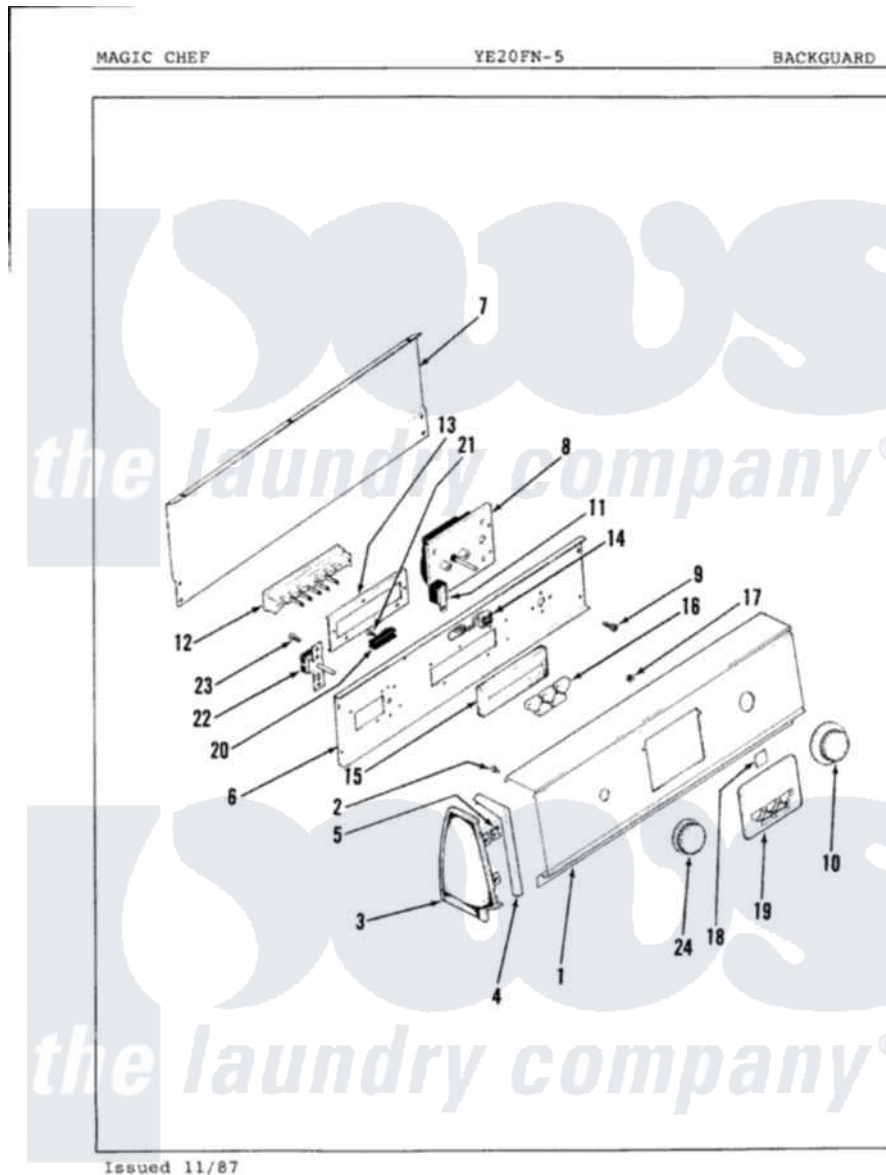

# Magic Chef YE20FN5 01 - CONTROL PANEL

Magic Chef [Residential Magic Chef YE20FN5 Dryer Parts](#) Parts Diagram 01 - CONTROL PANEL  
 Click on the part number to view part

Item	Original Part Number	Replaced By	Status	Part Description
1	53-0855		Not Available	CONTROL PANEL
2	<a href="#">25-3457</a>			Screw, Sems
"	<a href="#">25-7852</a>			Speedclip, Rr Shld To End Cap
"	25-7435	<a href="#">33002917</a>		Screw, No.10-16
3	25-7649	<a href="#">910187</a>		Screw
"	<a href="#">25-7851</a>			Speedclip, End Cap To Top
"	34-9487		Not Available	PLATE, REINFORCEMENT
"	<a href="#">25-7702</a>			Speedclip, End Cap To Control Panel
"	25-7697	<a href="#">25-2219</a>		Screw
"	<a href="#">53-0264</a>			RH Endcap
"	<a href="#">53-0265</a>			LH Endcap
4	<a href="#">25-7760</a>			Screw
"	53-0278		Not Available	TRIM, END CAP (LT)
"	53-0277		Not Available	TRIM, END CAP (RT)
5	<a href="#">25-7702</a>			Speedclip, End Cap To Control