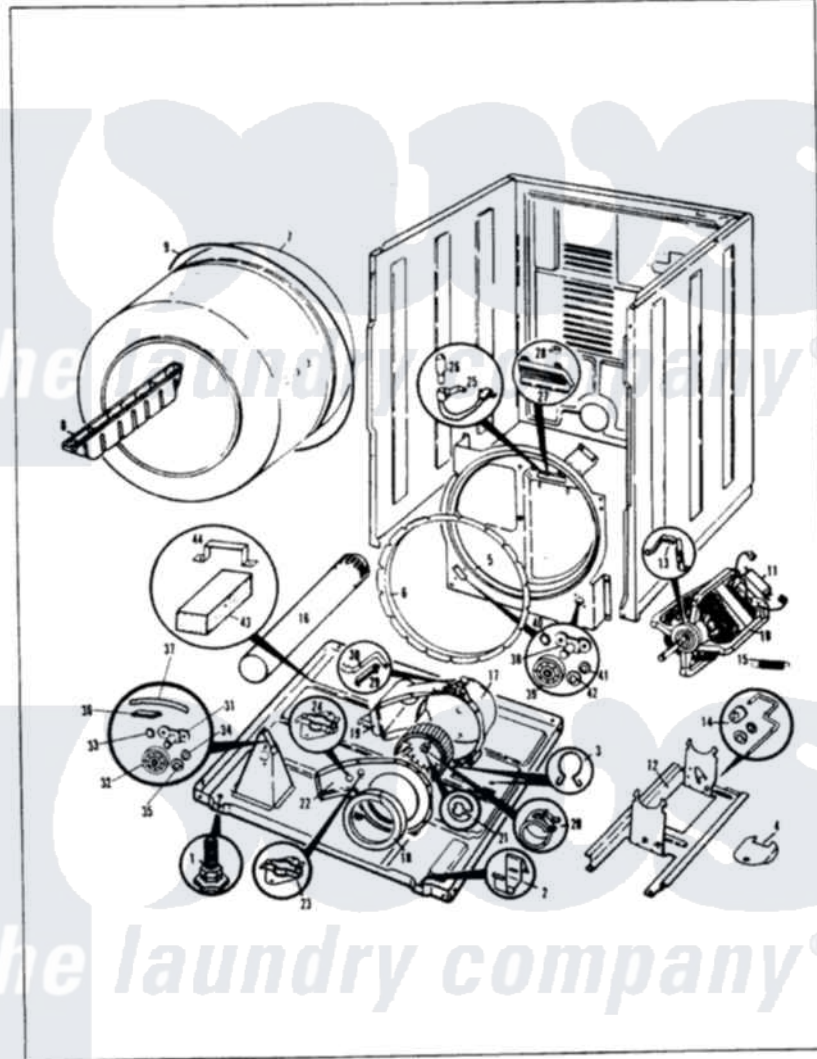

Magic Chef YE20FN5 02 - CYLINDER & DRIVE

MAGIC CHEF

YE20FN-5

CYLINDER & DRIVE

Issued 11/87

Magic Chef [Residential Magic Chef YE20FN5 Dryer Parts](#) Parts Diagram 02 - CYLINDER & DRIVE
 Click on the part number to view part

Item	Original Part Number	Replaced By	Status	Part Description
1	63-5519		Not Available	LEG, LEVELING
2	53-0120			Clip, Front Panel
3	25-7027	16515		Clip
4	53-0153		Not Available	SHIELD, WIRING
"	25-7741	W10116760		Screw
5	25-7733	681414		Screw, 10AB X 1/2
"	53-0175	LA-1054		Dryer Bulkhead Kit
6	53-0282	31001637		Seal Assembly, Cylinder Front
7	53-0178	53-1250		Cylinder
8	53-0117		Not Available	BAFFLE, GRAY
"	25-7759	3196164		Screw
9	LA-1004			Motor Mtg. Kit
"	53-0186	341241		Belt
10	53-1041	LA-1004		Motor Mtg. Kit
11	73-0467		Not Available	MOTOR SWITCH
"	53-0332			Motor Switch