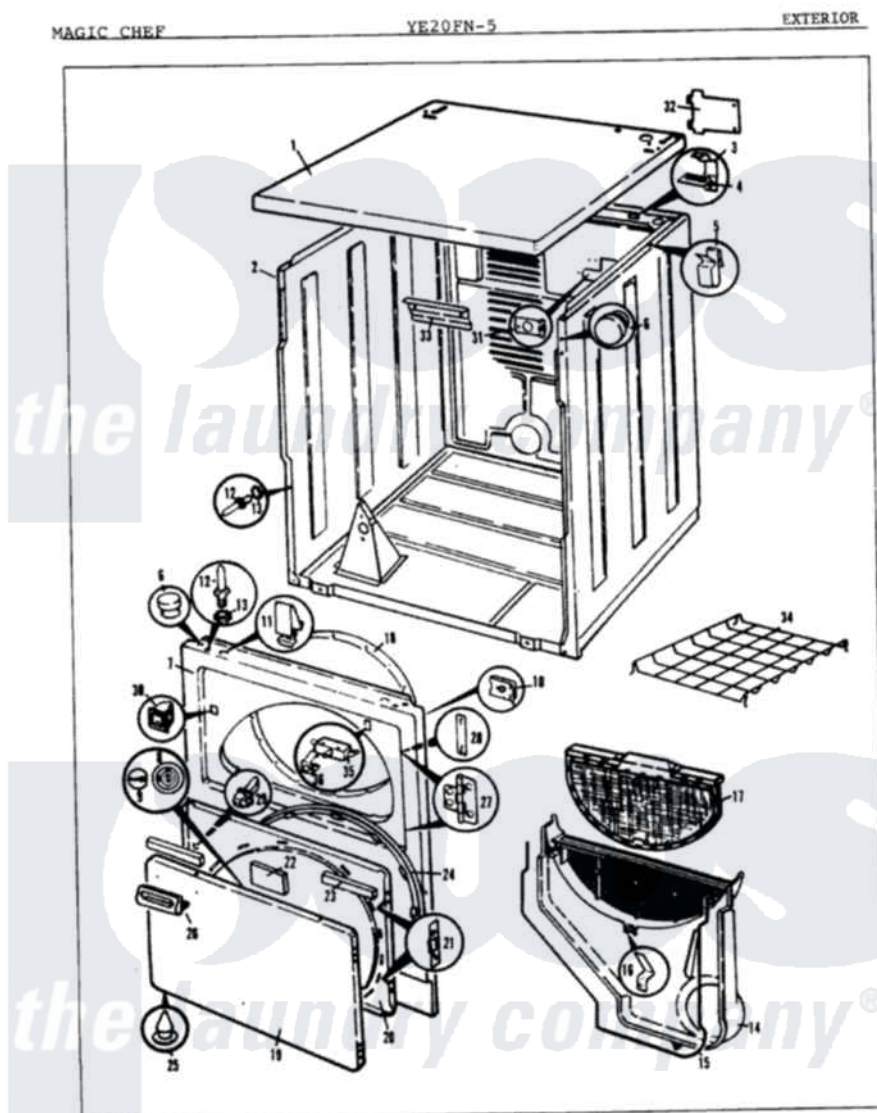

Magic Chef YE20FN5 03 - EXTERIOR

Issued 11/87

Magic Chef [Residential Magic Chef YE20FN5 Dryer Parts](#) Parts Diagram 03 - EXTERIOR
 Click on the part number to view part

Item	Original Part Number	Replaced By	Status	Part Description
1	53-0314		Not Available	CABINET TOP
2	53-0160	31001714		Cabinet And Base Assembly
3	63-5712			Hinge, Cabinet Top
4	25-3092	90767		Screw, 8A X 3/8 HeX Washer Head Tapping
"	33-0930			Pad, Top Hinge
5	25-3034			Clip, Wiring
6	33-2653			Bumper, Cabinet
7	53-0726	31001771		Panel, Front
10	25-7820	489478		Screw, 8 X 1/2
"	25-7817		Not Available	CLIP, U-TYPE
11	25-7220			Clip, Cabinet Top
12	63-6148	53-0643		Pin, Locator
13	25-0224	3400029		Nut, Adapter Plate
"	53-0200			Sleeve, Locator Pin
14	53-0917	12001324		Duct Kit, Collector
"	25-7810	415013-35		Screw

15	53-0204		Seal
16	53-0123		Clip
17	53-0918		Filter, Lint
18	53-0282	31001637	Seal Assembly, Cylinder Front
19	53-0154		Panel, Outer Door
20	53-0740	Not Available	INNER DOOR
21	53-0119		Clip, Hinge
22	53-0251	53-1490	Door Pad
23	53-0252	53-1491	Door Pad
24	25-7770	3196169	Screw, Element
"	53-0112	31001529	Seal, Door
25	25-3534	25-7889	Plug Button
26	53-0928	53-0927	Handle, Door
"	25-7810	415013-35	Screw
27	53-0122	53-1492	Hinge, Dryer Door
28	53-0121	Not Available	TWIN NUT
"	LA-1003		Door Catch Kit
"	25-7809		Screw, No.6-20 1/2 Flthd Torx
29	73-0033	LA-1003	Door Catch Kit
30	53-0187	LA-1003	Door Catch Kit
31	25-7828	489483	Screw 10-32 X 1/2
"	53-0135	Not Available	SUPPORT, POWER CORD
32	25-7857	90767	Screw, 8A X 3/8 HeX Washer Head Tapping
"	53-0284		Cover, Terminal
33	25-3457		Screw, Sems
"	53-0133		Shield, Heat
34	LA-1005		Switch Kit
"	53-0772	21001495	Rack, Drying
35	53-0147	53-0148	Switch, Door
36	63-5990	31001319	Clip, Switch