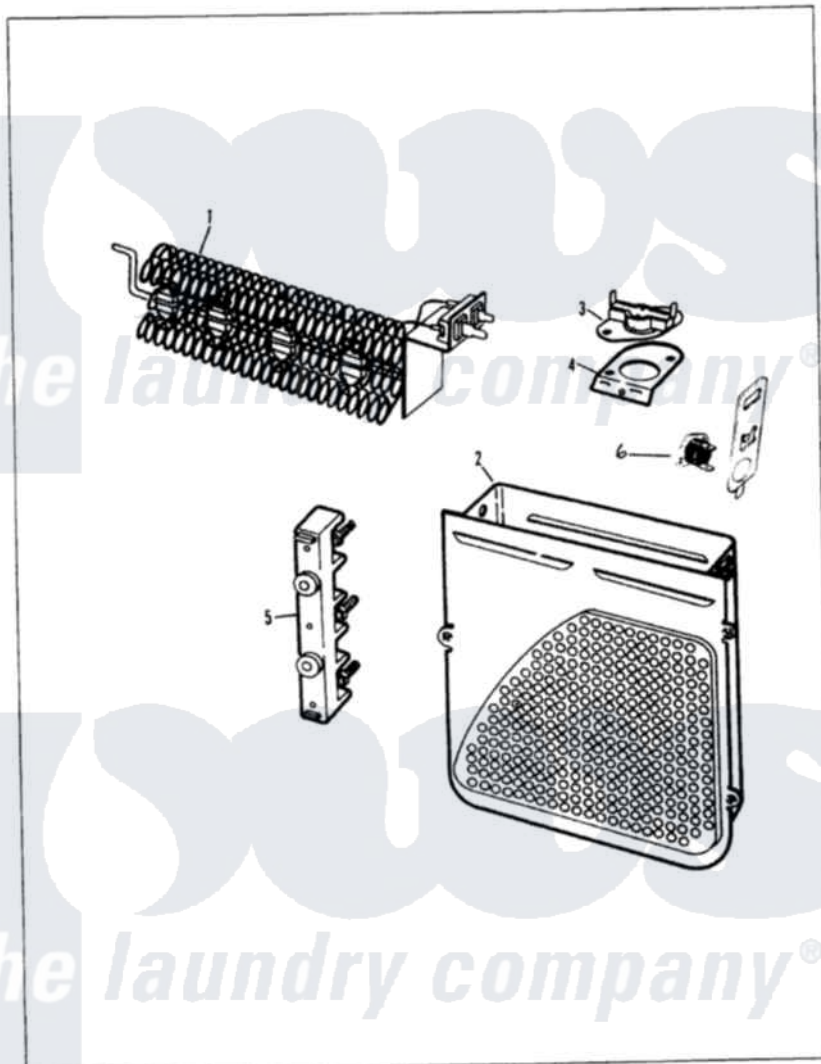

Magic Chef YE20FN5 04 - HEATER

MAGIC CHEF YE20FN-5 HEATER

Issued 11/87

Magic Chef [Residential Magic Chef YE20FN5 Dryer Parts](#) Parts Diagram 04 - HEATER
 Click on the part number to view part

Item	Original Part Number	Replaced By	Status	Part Description
1	25-7863			Screw
"	53-0920	LA-1044		Element
2	25-7819	M0217225		Screw
"	53-1232			Heater Housing Assembly
"	53-0191			Heater Housing Assembly
3	53-0771			Thermostat, Hi-Limit
"	25-3083	212951		Screw, No.6-32 X 1/4 Inch
4	53-0285			Bracket, Thermostat
"	53-1181			Bracket, Thermal Fuse
"	25-7741	W10116760		Screw
5	25-0027	112432		Nut
"	25-7803	3400074		Screw
"	25-6124		Not Available	NUT
"	25-3123		Not Available	WASHER, CUP
"	25-3122			Washer, Flat
"	53-0166	53-1518		Block, Terminal