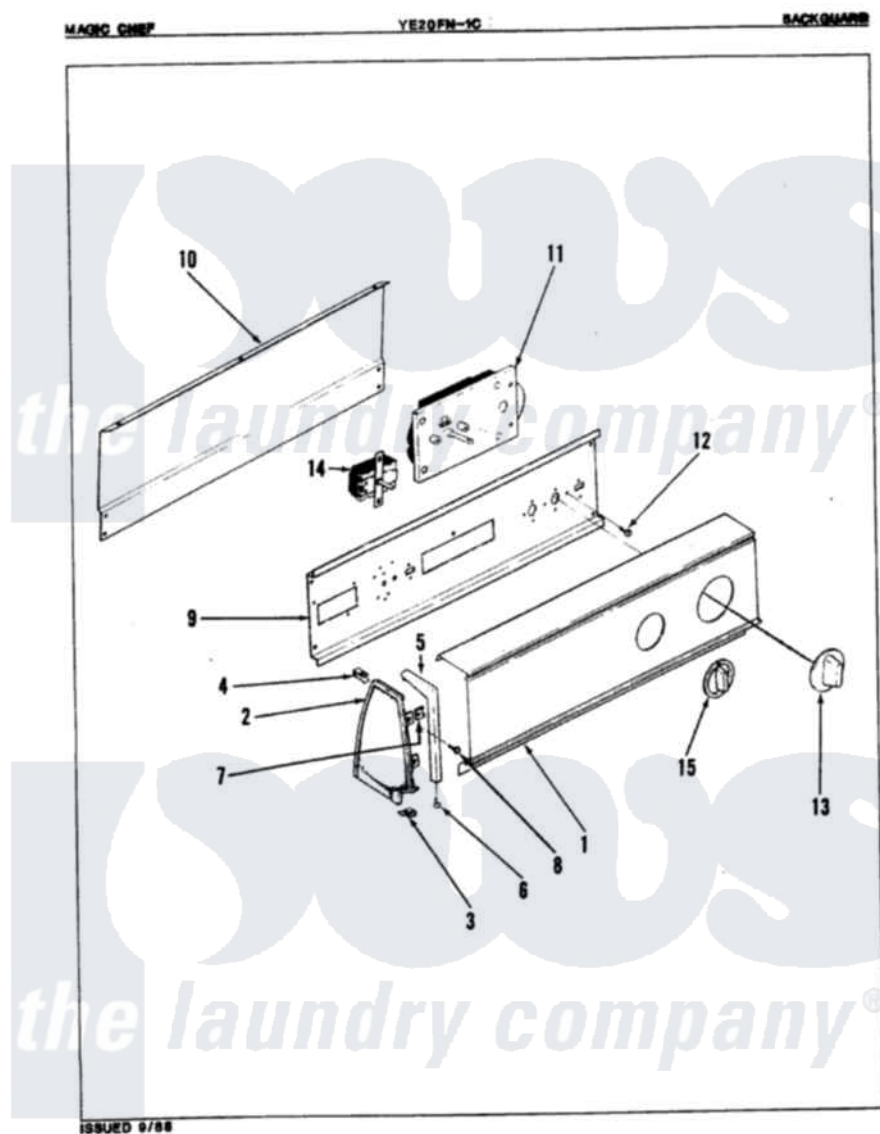

Magic Chef YE20FY1C 01 - CONTROL PANEL (REV. A-B)

Magic Chef [Residential Magic Chef YE20FY1C Dryer Parts](#) Parts Diagram 01 - CONTROL PANEL (REV. A-B)
 Click on the part number to view part

Item	Original Part Number	Replaced By	Status	Part Description
1	53-0991		Not Available	CONTROL PANEL
2	53-0265			LH Endcap
"	25-7649	910187		Screw
"	25-7702			Speedclip, End Cap To Control Panel
"	53-0264			RH Endcap
3	25-7851			Speedclip, End Cap To Top
"	25-7697	25-2219		Screw
4	25-7435	33002917		Screw, No.10-16
"	25-7852			Speedclip, Rr Shld To End Cap
5	53-0278		Not Available	TRIM, END CAP (LT)
"	53-0277		Not Available	TRIM, END CAP (RT)
6	25-7760			Screw
7	25-7702			Speedclip, End Cap To Control Panel
8	25-3092	90767		Screw, 8A X 3/8 HeX Washer Head Tapping

9	53-0365	53-1676	Shield, Control
10	53-0268	21001460	Shield, Rear
11	63-6743	31001484	Resistor Assembly
"	53-0635	Not Available	TIMER MOTOR
"	53-1135	Not Available	TIMER
12	25-0205	216412	Screw, Bracket To Timer
13	53-0653	31001219	Knob Ski
14	53-0456		Switch, Selector
"	25-3092	90767	Screw, 8A X 3/8 HeX Washer Head Tapping
15	35-0147	Not Available	SELECTOR KNOB
16	53-1040	Not Available	MANUAL, USE & CARE