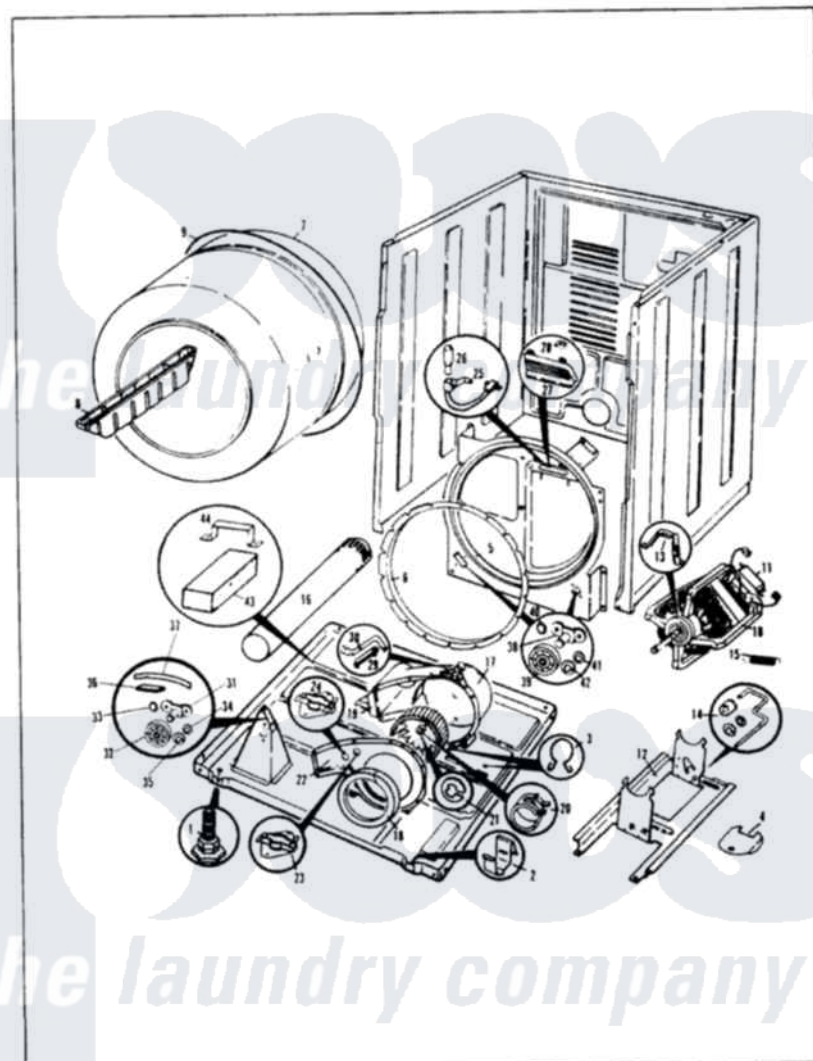

Magic Chef YE20FY1C 02 - CYLINDER & DRIVE (REV. A-B)

MAGIC CHEF YE20FY-1C CYLINDER & DRIVE

ISSUED 9/88

Magic Chef Residential Magic Chef YE20FY1C Dryer Parts Parts Diagram 02 - CYLINDER & DRIVE (REV. A-B)
 Click on the part number to view part

Item	Original Part Number	Replaced By	Status	Part Description
1	63-5519		Not Available	LEG, LEVELING
2	53-0120			Clip, Front Panel
3	25-7027	16515		Clip
4	25-7741	W10116760		Screw
"	53-0153		Not Available	SHIELD, WIRING
5	25-7733	681414		Screw, 10AB X 1/2
"	53-0131	LA-1054		Dryer Bulkhead Kit
6	53-0282	31001637		Seal Assembly, Cylinder Front
7	53-0178	53-1250		Cylinder
8	25-7759	3196164		Screw
"	53-0117		Not Available	BAFFLE, GRAY
9	LA-1004			Motor Mtg. Kit
"	53-0186	341241		Belt
10	53-1041	LA-1004		Motor Mtg. Kit
11	53-0332			Motor Switch
"	73-0467		Not Available	MOTOR SWITCH