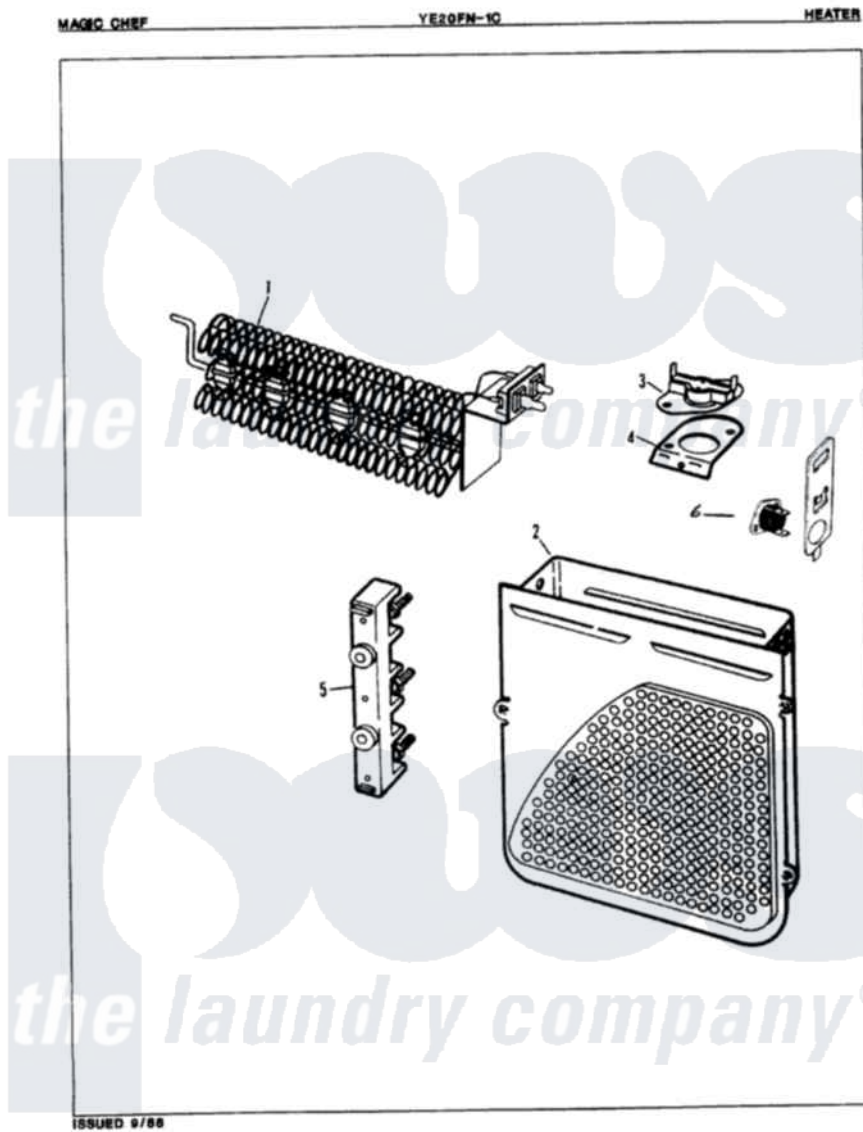

Magic Chef YE20FY1C 03 - HEATER (REV. A-B)

Magic Chef [Residential Magic Chef YE20FY1C Dryer Parts](#) Parts Diagram 03 - HEATER (REV. A-B)
 Click on the part number to view part

| Item | Original Part Number | Replaced By | Status | Part Description |
|------|-------------------------|---------------------------|---------------|---------------------------|
| 1 | 25-7863 | | | Screw |
| " | 53-0920 | LA-1044 | | Element |
| 2 | 25-7819 | M0217225 | | Screw |
| " | 53-1232 | | | Heater Housing Assembly |
| " | 53-0191 | | | Heater Housing Assembly |
| 3 | 53-0771 | | | Thermostat, Hi-Limit |
| " | 25-3083 | 212951 | | Screw, No.6-32 X 1/4 Inch |
| 4 | 53-0285 | | | Bracket, Thermostat |
| " | 53-1181 | | | Bracket, Thermal Fuse |
| " | 25-7741 | W10116760 | | Screw |
| 5 | 25-0027 | 112432 | | Nut |
| " | 25-7803 | 3400074 | | Screw |
| " | 25-6124 | | Not Available | NUT |
| " | 25-3123 | | Not Available | WASHER, CUP |
| " | 25-3122 | | | Washer, Flat |
| " | 53-0166 | 53-1518 | | Block, Terminal |