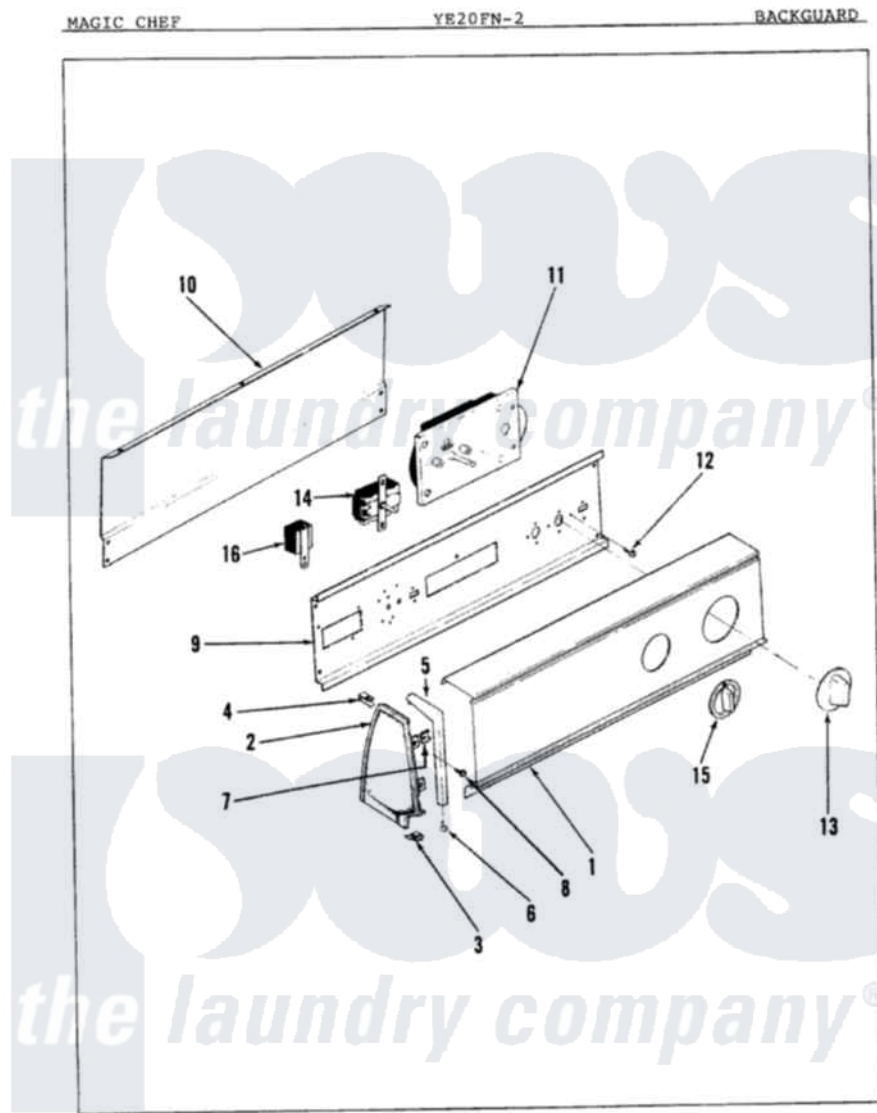

Magic Chef YE20FY2 01 - CONTROL PANEL

Issued 11/87

Magic Chef [Residential Magic Chef YE20FY2 Dryer Parts](#) Parts Diagram 01 - CONTROL PANEL
 Click on the part number to view part

Item	Original Part Number	Replaced By	Status	Part Description
1	53-0992		Not Available	CONTROL PANEL
2	53-0264			RH Endcap
"	25-7649	910187		Screw
"	25-7702			Speedclip, End Cap To Control Panel
"	53-0265			LH Endcap
3	25-7697	25-2219		Screw
"	25-7851			Speedclip, End Cap To Top
4	25-7435	33002917		Screw, No.10-16
"	25-7852			Speedclip, Rr Shld To End Cap
5	53-0278		Not Available	TRIM, END CAP (LT)
"	53-0277		Not Available	TRIM, END CAP (RT)
6	25-7760			Screw
7	25-7702			Speedclip, End Cap To Control Panel
8	25-3092	90767		Screw, 8A X 3/8 HeX Washer Head Tapping

9	53-0365	53-1676	Shield, Control
10	53-0268	21001460	Shield, Rear
11	63-6752		Not Available TIMER MOTOR
"	53-0657		Timer
"	63-6743	31001484	Resistor Assembly
12	25-0205	216412	Screw, Bracket To Timer
13	53-0653	31001219	Knob Ski
14	53-0394	53-1264	Rotary Switch
"	25-3092	90767	Screw, 8A X 3/8 HeX Washer Head Tapping
15	35-0168		Not Available SELECTOR KNOB
16	63-6731	53-1639	Buzzer Assembly
"	25-3092	90767	Screw, 8A X 3/8 HeX Washer Head Tapping