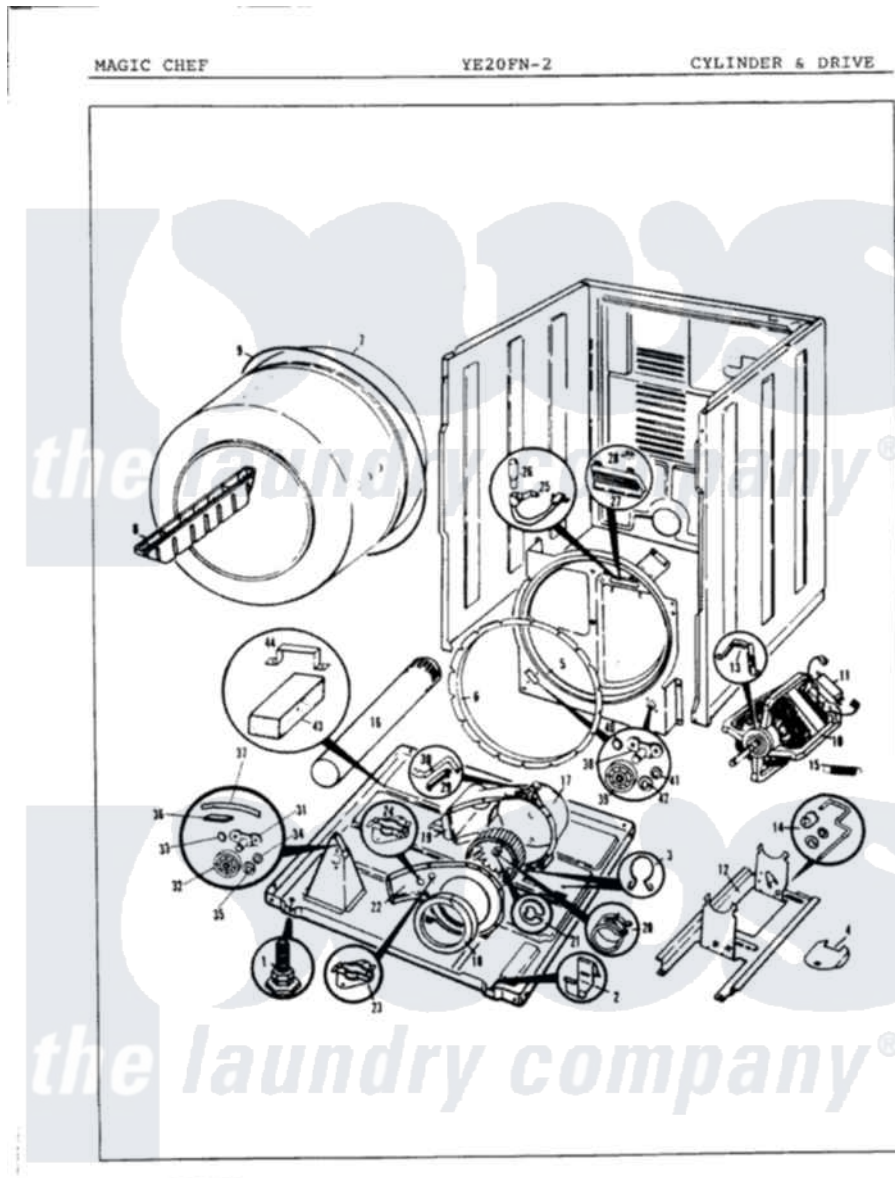

Magic Chef YE20FY2 02 - CYLINDER & DRIVE

Issued 11/87

Magic Chef [Residential Magic Chef YE20FY2 Dryer Parts](#) Parts Diagram 02 - CYLINDER & DRIVE
 Click on the part number to view part

Item	Original Part Number	Replaced By	Status	Part Description
1	63-5519		Not Available	LEG, LEVELING
2	53-0120			Clip, Front Panel
3	25-7027	16515		Clip
4	53-0153		Not Available	SHIELD, WIRING
"	25-7741	W10116760		Screw
5	53-0131	LA-1054		Dryer Bulkhead Kit
"	25-7733	681414		Screw, 10AB X 1/2
6	53-0282	31001637		Seal Assembly, Cylinder Front
7	53-0178	53-1250		Cylinder
8	53-0117		Not Available	BAFFLE, GRAY
"	25-7759	3196164		Screw
9	LA-1004			Motor Mtg. Kit
"	53-0186	341241		Belt
10	53-1041	LA-1004		Motor Mtg. Kit
11	53-0332			Motor Switch
"	73-0467		Not Available	MOTOR SWITCH