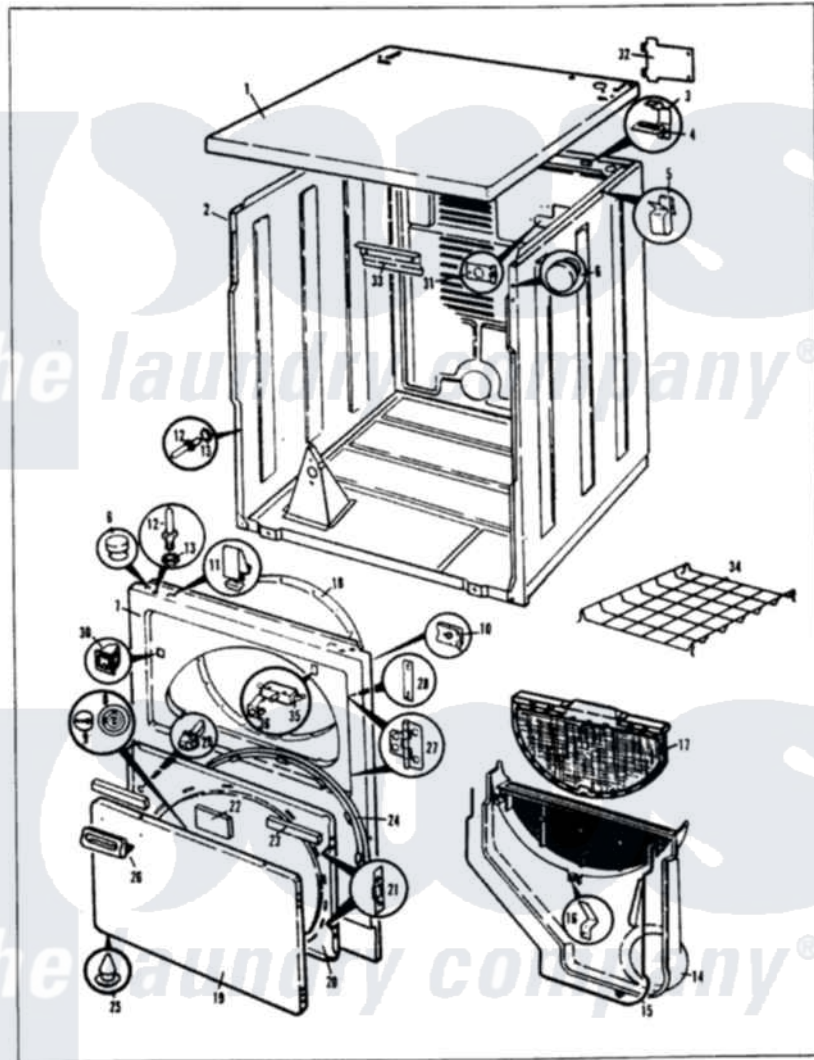

Magic Chef YE20FY2 03 - EXTERIOR

MAGIC CHEF

YE20FN-2

EXTERIOR

Issued 11/87

Magic Chef [Residential Magic Chef YE20FY2 Dryer Parts](#) Parts Diagram 03 - EXTERIOR
 Click on the part number to view part

Item	Original Part Number	Replaced By	Status	Part Description
1	53-0314-25		Not Available	CABINET TOP
2	53-0160-25		Not Available	CABINET ASM
3	63-5712			Hinge, Cabinet Top
4	33-0930			Pad, Top Hinge
"	25-3092	90767		Screw, 8A X 3/8 HeX Washer Head Tapping
5	25-3034			Clip, Wiring
6	33-2653			Bumper, Cabinet
7	53-0726-25		Not Available	PANEL, FRONT (H WHT)ELECTRIC
10	25-7817		Not Available	CLIP, U-TYPE
"	25-7820	489478		Screw, 8 X 1/2
11	25-7220			Clip, Cabinet Top
12	63-6148	53-0643		Pin, Locator
13	25-0224	3400029		Nut, Adapter Plate
"	53-0200			Sleeve, Locator Pin
14	53-0917	12001324		Duct Kit, Collector

"	53-0917	12001324	Duct Kit, Collector
15	53-0204		Seal
16	53-0123		Clip
17	53-0918		Filter, Lint
18	53-0282	31001637	Seal Assembly, Cylinder Front
19	53-0154-25	Not Available	PANEL, OUTER DOOR (H WHT)
20	53-0104	LA-1024	Inner Door Kit
21	53-0119		Clip, Hinge
22	53-0251	53-1490	Door Pad
23	53-0252	53-1491	Door Pad
24	25-7770	3196169	Screw, Element
"	53-0112	31001529	Seal, Door
25	25-3534	25-7889	Plug Button
26	25-7810	415013-35	Screw
"	53-0928	53-0927	Handle, Door
27	53-0122	53-1492	Hinge, Dryer Door
28	LA-1003		Door Catch Kit
"	25-7809		Screw, No.6-20 1/2 Flthd Torx
"	53-0121	Not Available	TWIN NUT
29	73-0033	LA-1003	Door Catch Kit
30	53-0187	LA-1003	Door Catch Kit
31	25-7828	489483	Screw 10-32 X 1/2
"	53-0135	Not Available	SUPPORT, POWER CORD
32	53-0284		Cover, Terminal
"	25-7857	90767	Screw, 8A X 3/8 HeX Washer Head Tapping
33	25-3457		Screw, Sems
"	53-0133		Shield, Heat
34	LA-1005		Switch Kit
35	53-0147	53-0148	Switch, Door
36	63-5990	31001319	Clip, Switch