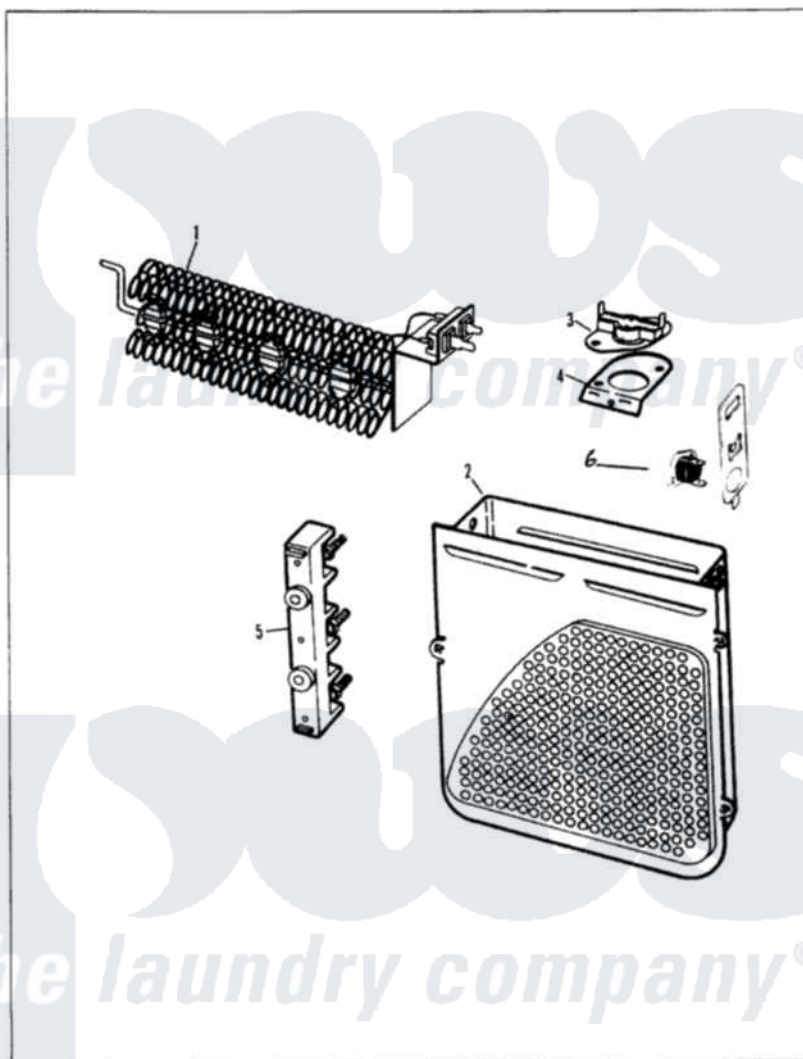

Magic Chef YE20FY2 04 - HEATER

MAGIC CHEF

YE20FN-2

HEATER

Issued 11/87

Magic Chef [Residential Magic Chef YE20FY2 Dryer Parts](#) Parts Diagram 04 - HEATER

[Click on the part number to view part](#)

Item	Original Part Number	Replaced By	Status	Part Description
1	25-7863			Screw
"	53-0920	LA-1044		Element
2	25-7819	M0217225		Screw
"	53-1232			Heater Housing Assembly
"	53-0191			Heater Housing Assembly
3	53-0771			Thermostat, Hi-Limit
"	25-3083	212951		Screw, No.6-32 X 1/4 Inch
4	53-0285			Bracket, Thermostat
"	53-1181			Bracket, Thermal Fuse
"	25-7741	W10116760		Screw
5	25-0027	112432		Nut
"	25-7803	3400074		Screw
"	25-6124		Not Available	NUT
"	25-3123		Not Available	WASHER, CUP
"	25-3122			Washer, Flat
"	53-0166	53-1518		Block, Terminal