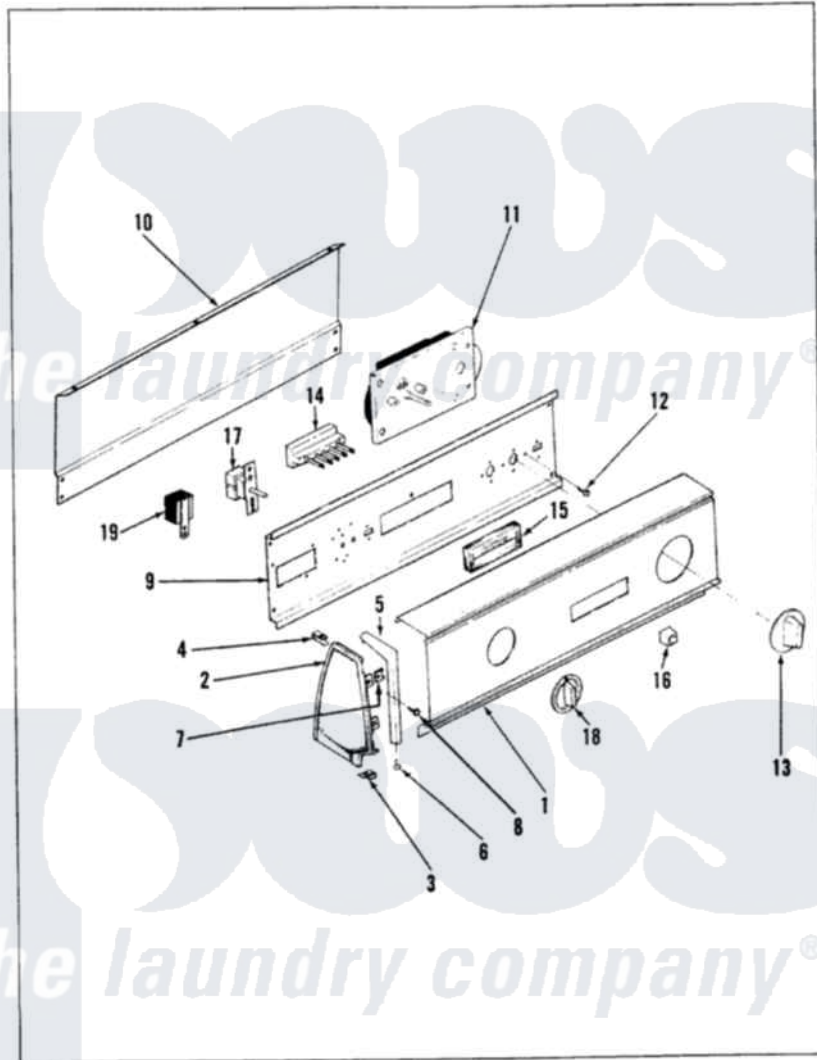

Magic Chef YE20FY4 01 - CONTROL PANEL

MAGIC CHEF YE20FN-4 BACKGUARD

Issued 11/87

Magic Chef [Residential Magic Chef YE20FY4 Dryer Parts](#) Parts Diagram 01 - CONTROL PANEL
 Click on the part number to view part

Item	Original Part Number	Replaced By	Status	Part Description
1	53-0993		Not Available	CONTROL PANEL
2	53-0265			LH Endcap
"	25-7702			Speedclip, End Cap To Control Panel
"	25-7649	910187		Screw
"	53-0264			RH Endcap
3	25-7697	25-2219		Screw
"	25-7851			Speedclip, End Cap To Top
4	25-7435	33002917		Screw, No.10-16
"	25-7852			Speedclip, Rr Shld To End Cap
5	53-0278		Not Available	TRIM, END CAP (LT)
"	53-0277		Not Available	TRIM, END CAP (RT)
6	25-7760			Screw
7	25-7435	33002917		Screw, No.10-16
8	25-3092	90767		Screw, 8A X 3/8 HeX Washer Head Tapping

9	53-0323		Not Available	CONTROL SHIELD
10	53-0268	21001460		Shield, Rear
"	25-3457			Screw, Sems
11	53-0660	LA-1027		Timer Kit
"	63-6743	31001484		Resistor Assembly
12	25-0205	216412		Screw, Bracket To Timer
13	53-0653	31001219		Knob Ski
14	25-3092	90767		Screw, 8A X 3/8 HeX Washer Head Tapping
"	63-5483		Not Available	5 PB SWITCH
"	33-6621		Not Available	BRACKET, SWITCH
"	25-7712		Not Available	SCREW
15	35-0168		Not Available	SELECTOR KNOB
"	33-8541		Not Available	SWITCH PAD
16	63-6731	53-1639		Buzzer Assembly
17	53-0346	53-1263		Rotary Switch
"	25-3092	90767		Screw, 8A X 3/8 HeX Washer Head Tapping
18	35-0168		Not Available	SELECTOR KNOB
19	25-3092	90767		Screw, 8A X 3/8 HeX Washer Head Tapping
"	63-6731	53-1639		Buzzer Assembly