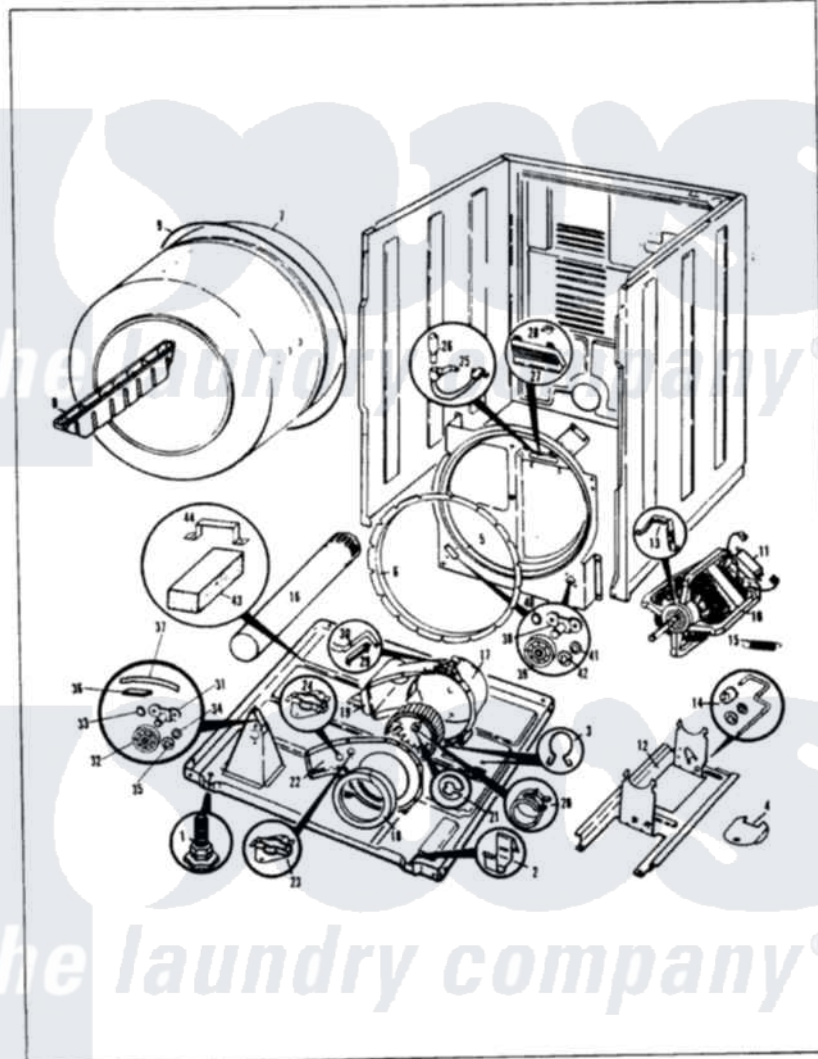

# Magic Chef YE20FY4 02 - CYLINDER & DRIVE

MAGIC CHEF YE20FN-4 CYLINDER & DRIVE

Issued 11/87

Magic Chef [Residential Magic Chef YE20FY4 Dryer Parts](#) Parts Diagram 02 - CYLINDER & DRIVE  
 Click on the part number to view part

Item	Original Part Number	Replaced By	Status	Part Description
1	63-5519		Not Available	LEG, LEVELING
2	<a href="#">53-0120</a>			Clip, Front Panel
3	25-7027	<a href="#">16515</a>		Clip
4	53-0153		Not Available	SHIELD, WIRING
"	25-7741	<a href="#">W10116760</a>		Screw
5	53-0175	<a href="#">LA-1054</a>		Dryer Bulkhead Kit
"	25-7733	<a href="#">681414</a>		Screw, 10AB X 1/2
6	53-0282	<a href="#">31001637</a>		Seal Assembly, Cylinder Front
7	53-0178	<a href="#">53-1250</a>		Cylinder
8	53-0117		Not Available	BAFFLE, GRAY
"	25-7759	<a href="#">3196164</a>		Screw
9	<a href="#">LA-1004</a>			Motor Mtg. Kit
"	53-0186	<a href="#">341241</a>		Belt
10	53-1041	<a href="#">LA-1004</a>		Motor Mtg. Kit
11	73-0467		Not Available	MOTOR SWITCH
"	<a href="#">53-0332</a>			Motor Switch