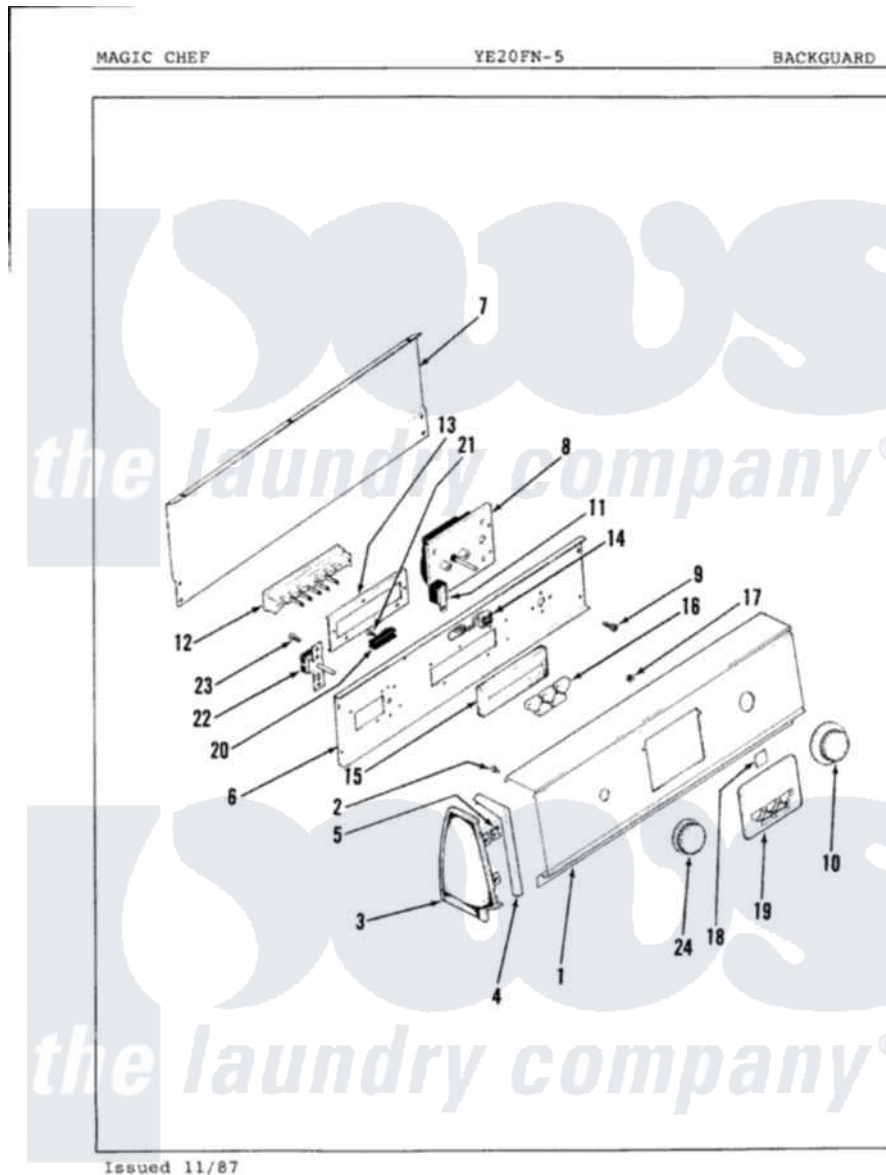

Magic Chef YE20FY5 01 - CONTROL PANEL

Magic Chef [Residential Magic Chef YE20FY5 Dryer Parts](#) Parts Diagram 01 - CONTROL PANEL
 Click on the part number to view part

Item	Original Part Number	Replaced By	Status	Part Description
1	53-0855		Not Available	CONTROL PANEL
2	25-3457			Screw, Sems
"	25-7852			Speedclip, Rr Shld To End Cap
"	25-7435	33002917		Screw, No.10-16
3	25-7649	910187		Screw
"	25-7851			Speedclip, End Cap To Top
"	34-9487		Not Available	PLATE, REINFORCEMENT
"	25-7702			Speedclip, End Cap To Control Panel
"	25-7697	25-2219		Screw
"	53-0264			RH Endcap
"	53-0265			LH Endcap
4	25-7760			Screw
"	53-0278		Not Available	TRIM, END CAP (LT)
"	53-0277		Not Available	TRIM, END CAP (RT)
5	25-7702			Speedclip, End Cap To Control