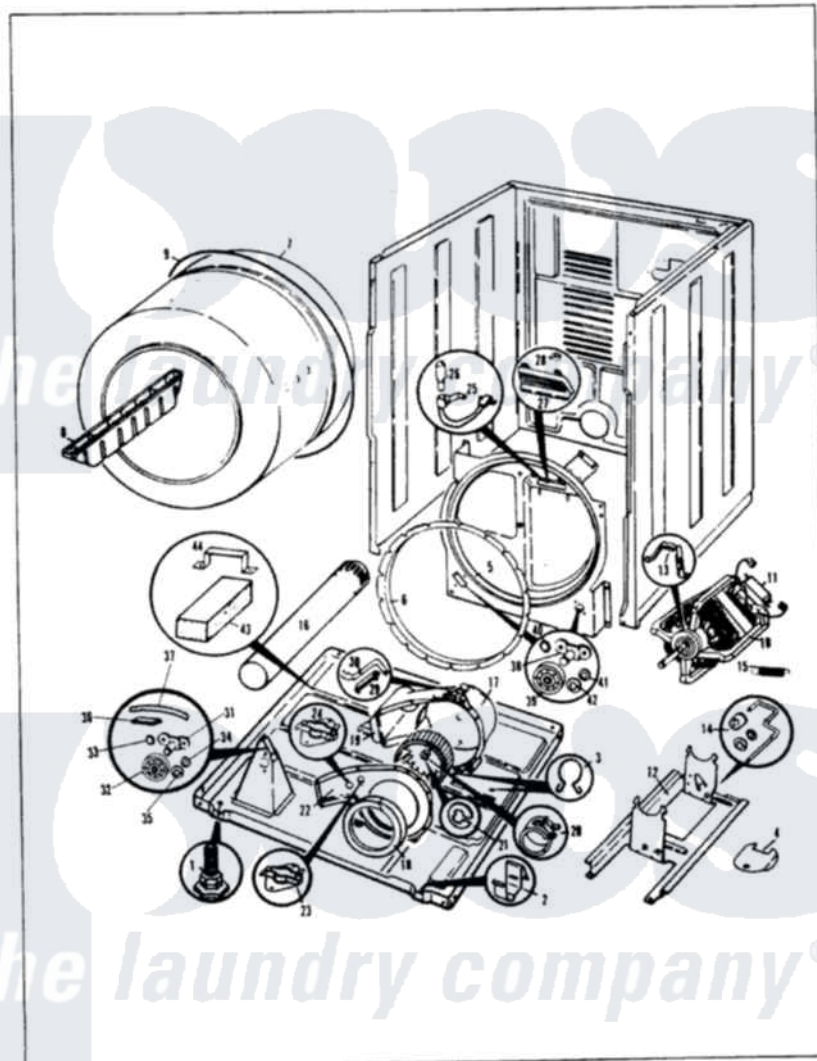

Magic Chef YE20FY5 02 - CYLINDER & DRIVE

MAGIC CHEF

YE20FN-5

CYLINDER & DRIVE

Issued 11/87

Magic Chef [Residential Magic Chef YE20FY5 Dryer Parts](#) Parts Diagram 02 - CYLINDER & DRIVE
 Click on the part number to view part

Item	Original Part Number	Replaced By	Status	Part Description
1	63-5519		Not Available	LEG, LEVELING
2	53-0120			Clip, Front Panel
3	25-7027	16515		Clip
4	53-0153		Not Available	SHIELD, WIRING
"	25-7741	W10116760		Screw
5	25-7733	681414		Screw, 10AB X 1/2
"	53-0175	LA-1054		Dryer Bulkhead Kit
6	53-0282	31001637		Seal Assembly, Cylinder Front
7	53-0178	53-1250		Cylinder
8	53-0117		Not Available	BAFFLE, GRAY
"	25-7759	3196164		Screw
9	LA-1004			Motor Mtg. Kit
"	53-0186	341241		Belt
10	53-1041	LA-1004		Motor Mtg. Kit
11	73-0467		Not Available	MOTOR SWITCH
"	53-0332			Motor Switch